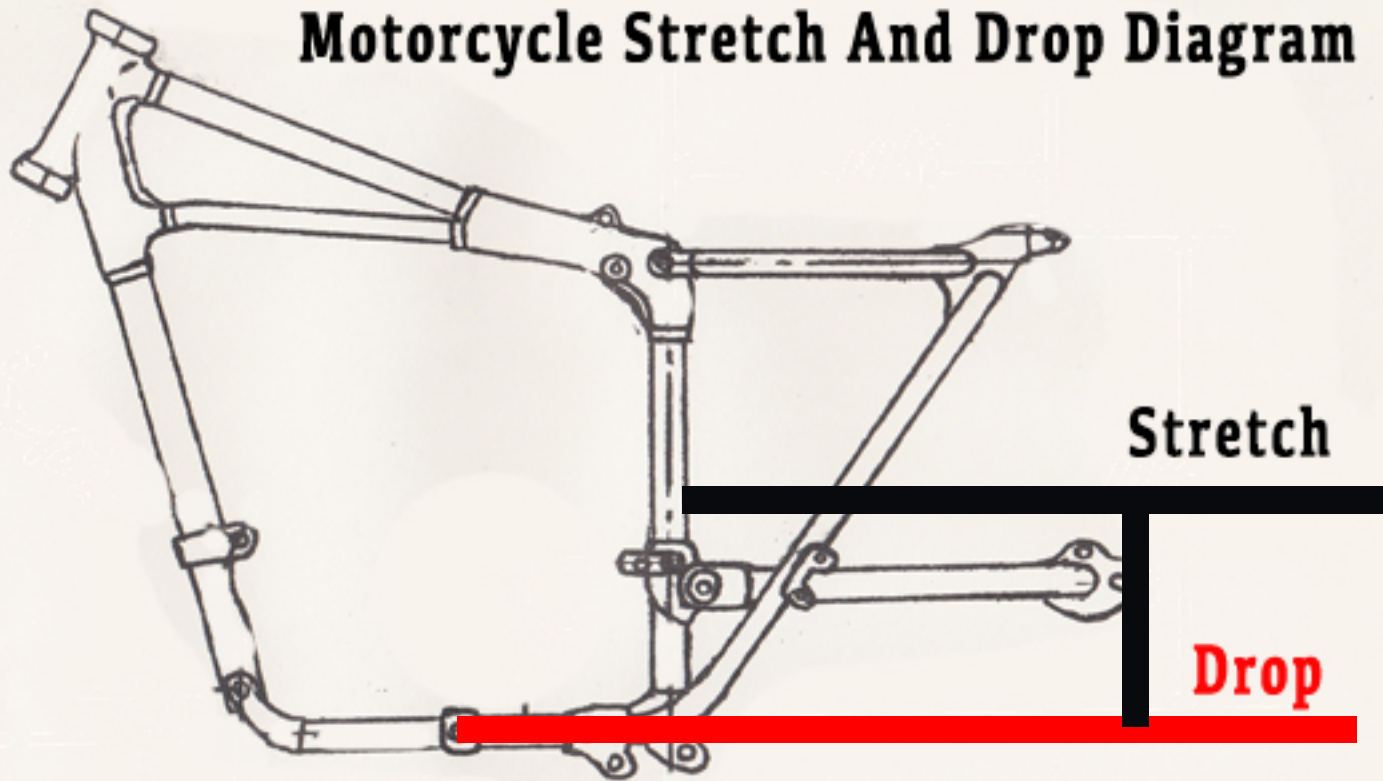

Motorcycle Stretch And Drop Diagram

Stock Bike Swingarm = 0 Stretch 6 Stretch Would Be 6" Longer Than Stock

Stock Frame To Ground Ride Height Is 0 Drop 4 Drop Would Lower The Bike 4" From Stock