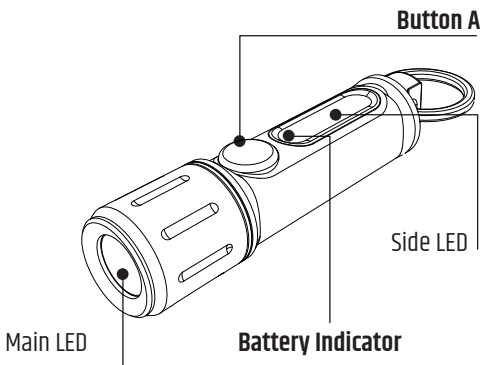

Thank you for purchasing the COMET TAIL LED flashlight.

Please read the instructions manual carefully before initial use.

Safety Warnings

Do not look directly into the light beam or shine into eyes of others. Do not attempt to remove electronics. Doing so will void the warranty.

- + Multi-functional compact flashlight
- + Powerful 400 lumen
- + Magnetic Base to stick on metal surfaces
- + 4 different lighting colors
- + 4 different lighting modes
- + Boost mode
- + Battery: 190mAh
- + USB-C Charging (cable included)
- + Charging Status Indicator
- + Ultra Long Burn Time 71 hours RED Flash mode
- + Water Resist IPX5 (can tolerate rain & inclement weather)