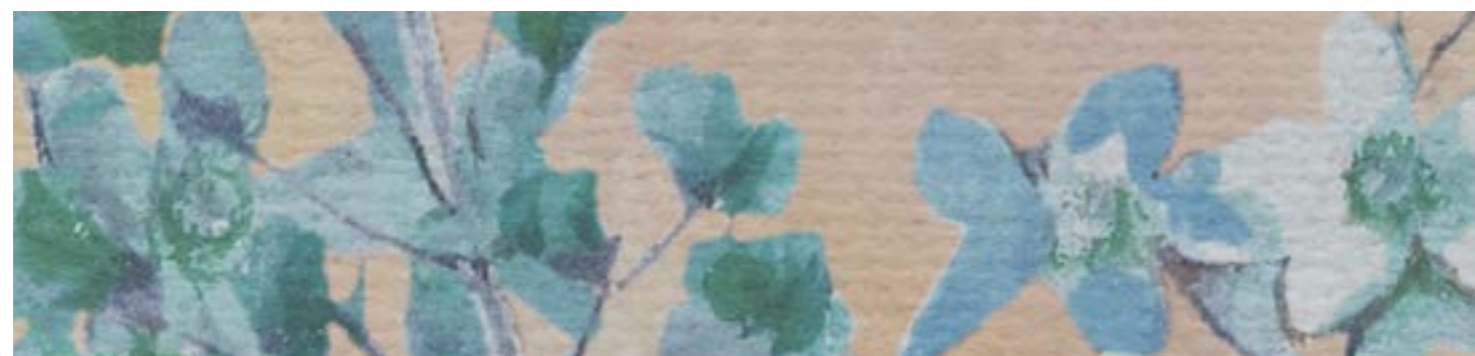

GAJA

MATERIAŁ
MATERIAL

WINYL NA FLIZELINIE STRUKTURALNY - BRUSH
VINYL ON TEXTURED NON-WOVEN FABRIC - BRUSH

*) it is possible to make wallpaper of any size / możliwość wykonania tapety na dowolny wymiar