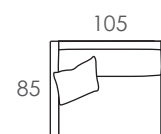

NELLIE

Sophisticated and elegant, with a minimalist look, the Scandinavian influenced Nellie sofa range is raised on slender hardwood legs for a lighter feel. Its narrow arms also give the extra sense of space. One of our most compact designs, the seat is not too deep, yet is extremely comfortable.

Proudly crafted in Melbourne, the Nellie comes with a 10 year structural warranty.

This sofa includes some scatter cushions - see in store for details.

POPULAR CONFIGURATIONS

Armchair

urbanrhythm.com.au

Richmond
544 Church St.
(03) 9421 1181

Nunawading
Floor 1, Homemaker HQ
372 Whitehorse Rd
(03) 9894 8155

urbanrhythm®
the sofa & wood story

Note: Illustrations are schematic and not to scale. All dimensions stated above are to be used as a guide only. Minor variances in dimensions may occur. Improvements or changes to this design, manufacturing techniques or dimensions may occur without notice. Please confirm details with your local Urban Rhythm store before ordering.