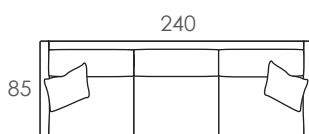

Proudly crafted in Melbourne, the Nellie comes with a 10 year structural warranty.

This sofa includes some scatter cushions - see in store for details.

POPULAR CONFIGURATIONS

3 Seater

2.5 Seater

Armchair

urbanrhythm.com.au