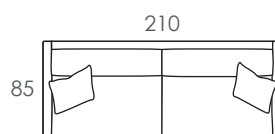

Proudly crafted in Melbourne, the Nellie comes with a 10 year structural warranty.

This sofa includes some scatter cushions - see in store for details.

POPULAR CONFIGURATIONS

3 Seater

2.5 Seater

Armchair

urbanrhythm.com.au