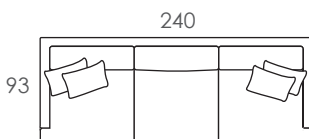

Proudly crafted in Melbourne, the Melba comes with a 10 year structural warranty.

This sofa includes some scatter cushions - see in store for details.

POPULAR CONFIGURATIONS

3 Seater

2.5 Seater

Armchair

urbanrhythm.com.au