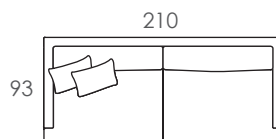

Proudly crafted in Melbourne, the Melba comes with a 10 year structural warranty.

This sofa includes some scatter cushions - see in store for details.

POPULAR CONFIGURATIONS

3 Seater

2.5 Seater

Armchair

urbanrhythm.com.au