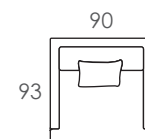

Proudly crafted in Melbourne, the Melba comes with a 10 year structural warranty.

This sofa includes some scatter cushions - see in store for details.

POPULAR CONFIGURATIONS

3 Seater

2.5 Seater

Armchair

urbanrhythm.com.au