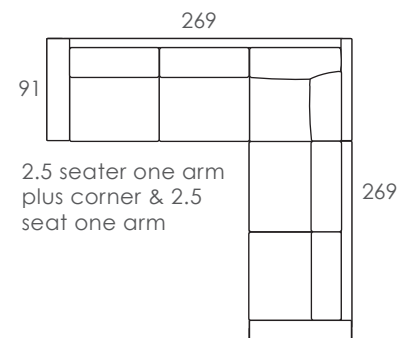

Corner Suite

urbanrhythm.com.au

Richmond
544 Church St.
(03) 9421 1181

Nunawading
Floor 1, Homemaker HQ
372 Whitehorse Rd
(03) 9894 8155

urbanrhythm®
the sofa & wood story

Note: Illustrations are schematic and not to scale. All dimensions stated above are to be used as a guide only. Minor variances in dimensions may occur. Improvements or changes to this design, manufacturing techniques or dimensions may occur without notice. Please confirm details with your local Urban Rhythm store before ordering.