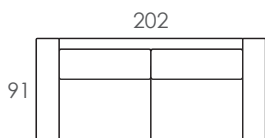

Proudly crafted in Melbourne, the Hamilton comes with a 10 year structural warranty.

Scatter cushions and other items pictured sold separately.

POPULAR CONFIGURATIONS

2.5 Seater

3 Seater

Corner Suite

urbanrhythm.com.au