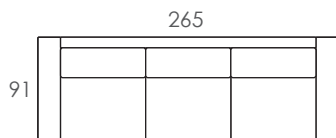

HAMILTON

3.5 Seater

A timeless classic, the Hamilton can be made to look very formal or down to earth due to its simple yet elegant design. The Hamilton is one sofa that you can relax and lounge in, or comfortably sit for long conversations with friends.

Proudly crafted in Melbourne, the Hamilton comes with a 10 year structural warranty.

Scatter cushions and other items pictured sold separately.

POPULAR CONFIGURATIONS

2.5 Seater

3 Seater

Corner Suite

urbanrhythm.com.au