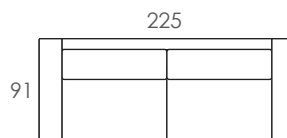

Proudly crafted in Melbourne, the Hamilton comes with a 10 year structural warranty.

Scatter cushions and other items pictured sold separately.

POPULAR CONFIGURATIONS

2.5 Seater

3 Seater

Corner Suite

urbanrhythm.com.au