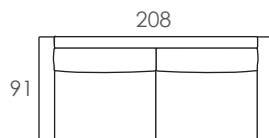

ENCORE

For a contemporary piece with influences from modern mid-century design, the Encore sofa range is a firm favourite. Beautiful with or without back buttons, the Encore is a highly versatile sofa with comfortable seating that's not too deep. The unpretentious appeal of this sofa will provide a stylish foundation to your living room.

Proudly crafted in Melbourne, the Encore comes with a 10 year structural warranty.

Scatter cushions and other items pictured sold separately.

POPULAR CONFIGURATIONS

3 Seater

urbanrhythm.com.au

Richmond
544 Church St.
(03) 9421 1181

Nunawading
Floor 1, Homemaker HQ
372 Whitehorse Rd
(03) 9894 8155

urbanrhythm®
the sofa & wood story

Note: Illustrations are schematic and not to scale. All dimensions stated above are to be used as a guide only. Minor variances in dimensions may occur. Improvements or changes to this design, manufacturing techniques or dimensions may occur without notice. Please confirm details with your local Urban Rhythm store before ordering.