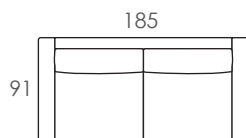

POPULAR CONFIGURATIONS

2.5 Seater