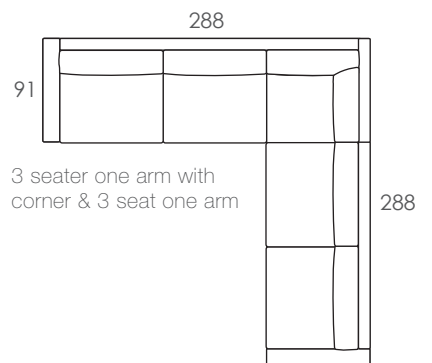

For a contemporary piece with influences from modern mid-century design, the Encore sofa range is a firm favourite. Beautiful with or without back buttons, the Encore is a highly versatile sofa with comfortable seating that's not too deep. The unpretentious appeal of this sofa will provide a stylish foundation to your living room.

Proudly crafted in Melbourne, the Encore comes with a 10 year structural warranty.

Scatter cushions and other items pictured sold separately.

Corner Suite