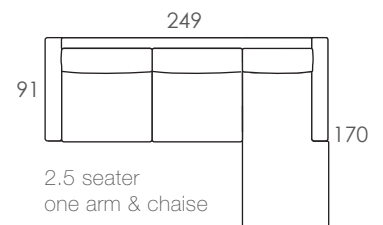

urbanrhythm.com.au

Richmond
544 Church St.
(03) 9421 1181

Nunawading
Floor 1, Homemaker HQ
372 Whitehorse Rd
(03) 9894 8155

urbanrhythm[®]
the sofa & wood story

Note: Illustrations are schematic and not to scale. All dimensions stated above are to be used as a guide only. Minor variances in dimensions may occur. Improvements or changes to this design, manufacturing techniques or dimensions may occur without notice. Please confirm details with your local Urban Rhythm store before ordering.