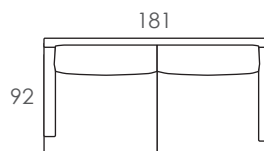

Proudly crafted in Melbourne, the Ellen comes with a 10 year structural warranty.

Scatter cushions and other items pictured sold separately.

POPULAR CONFIGURATIONS

3.5 Seater

2.5 Seater

Armchair

urbanrhythm.com.au