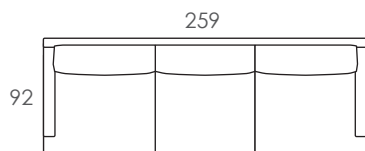

Proudly crafted in Melbourne, the Ellen comes with a 10 year structural warranty.

Scatter cushions and other items pictured sold separately.

POPULAR CONFIGURATIONS

3.5 Seater

2.5 Seater

Armchair

urbanrhythm.com.au