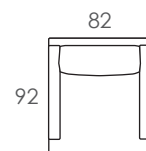

For those seeking practical comfort with an unpretentious, contemporary style, the Ellen sofa range will delight. Influenced by traditional British design, with a solid Tasmanian Oak undercarriage, this sofa is built to last. You'll quickly feel at home spreading out on this amazingly comfortable sofa.

Proudly crafted in Melbourne, the Ellen comes with a 10 year structural warranty.

Scatter cushions and other items pictured sold separately.

POPULAR CONFIGURATIONS

Armchair

urbanrhythm.com.au

Richmond 544 Church St. (03) 9421 1181
Nunawading Floor 1, Homemaker HQ 372 Whitehorse Rd (03) 9894 8155

urbanrhythm®
the sofa & wood story

Note: Illustrations are schematic and not to scale. All dimensions stated above are to be used as a guide only. Minor variances in dimensions may occur. Improvements or changes to this design, manufacturing techniques or dimensions may occur without notice. Please confirm details with your local Urban Rhythm store before ordering.