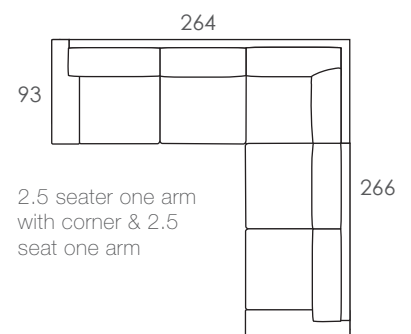

POPULAR CONFIGURATIONS

2.5 Seater

3 Seater

Corner Suite