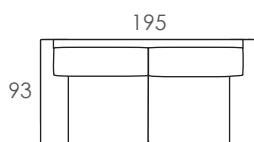

Proudly crafted in Melbourne, the Bianca comes with a 10 year structural warranty.

Scatter cushions and other items pictured sold separately.

POPULAR CONFIGURATIONS

2.5 Seater

3 Seater

Corner Suite

urbanrhythm.com.au