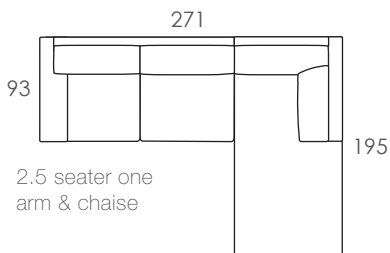

Chaise Lounge