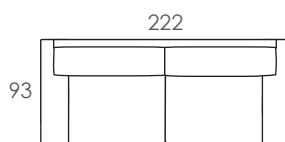

Proudly crafted in Melbourne, the Bianca comes with a 10 year structural warranty.

Scatter cushions and other items pictured sold separately.

POPULAR CONFIGURATIONS

2.5 Seater

3 Seater

Corner Suite

urbanrhythm.com.au