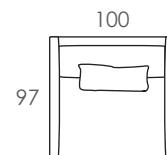

## POPULAR CONFIGURATIONS

2.5 Seater

3 Seater

Armchair

[urbanrhythm.com.au](http://urbanrhythm.com.au)

**Richmond**  
544 Church St.  
(03) 9421 1181

**Nunawading**  
Floor 1, Homemaker HQ  
372 Whitehorse Rd  
(03) 9894 8155

**urbanrhythm**<sup>®</sup>  
*the sofa & wood story*

Note: Illustrations are schematic and not to scale. All dimensions stated above are to be used as a guide only. Minor variances in dimensions may occur. Improvements or changes to this design, manufacturing techniques or dimensions may occur without notice. Please confirm details with your local Urban Rhythm store before ordering.