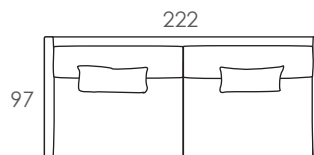

## POPULAR CONFIGURATIONS

2.5 Seater

3 Seater

Armchair

[urbanrhythm.com.au](http://urbanrhythm.com.au)

**Richmond**  
544 Church St.  
(03) 9421 1181

**Nunawading**  
Floor 1, Homemaker HQ  
372 Whitehorse Rd  
(03) 9894 8155

**urbanrhythm**<sup>®</sup>  
*the sofa & wood story*

Note: Illustrations are schematic and not to scale. All dimensions stated above are to be used as a guide only. Minor variances in dimensions may occur. Improvements or changes to this design, manufacturing techniques or dimensions may occur without notice. Please confirm details with your local Urban Rhythm store before ordering.