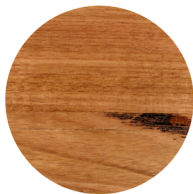

KINGSTON CARVER

urbanrhythm®

MATERIAL LIBRARY - TIMBER STAINS

Clear
Tasmanian Oak

Champagne
Tasmanian Oak

Light Cocoa
Tasmanian Oak

Cocoa - N
Tasmanian Oak

Buff
Messmate

Dark Buff
Messmate

Umber
Tasmanian Oak

Black Tea
Tasmanian Oak

Tea Tree
Tasmanian Oak

Sheoak
American Oak

Light Driftwood
Tasmanian Oak

Driftwood
Tasmanian Oak

Charcoal
American Oak

Ebony
American Oak

Black Matt
Tasmanian Oak

Black
Tasmanian Oak

CAUTION - The stain colours will appear differently on the Beech timber for dining chair legs.
NOTE - Timber is a natural material, there will be variation in colour, tone and consistency.
Samples are available to view in the Urban Rhythm showrooms before ordering.
Urban Rhythm do not recommend using these photos for colour matching, computer screen representation can distort the true colour. © 2023 Urban Rhythm Holdings Pty Ltd. All Rights.