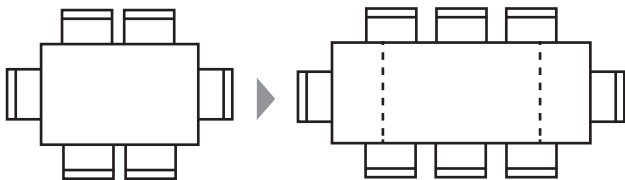

# ELLE EXTENSION

If space comes at a premium, you'll love the Elle extension dining table. The extension pieces glide smoothly from each end of the table. Its tapered legs bring the timeless elegance of Shaker design into your home. The Elle extension dining table is crafted with a combination of solid Tasmanian oak and veneers.

Proudly crafted in Melbourne, the Elle extension dining table comes with a 5 year conditional warranty.

Intermediate sizes may be available on request - speak with a consultant.

## POPULAR CONFIGURATIONS

1530-2530 x 1000 x 760H mm

2000-3100 x 1100 x 760H mm

[urbanrhythm.com.au](http://urbanrhythm.com.au)

**Richmond**  
544 Church St.  
(03) 9421 1181

**Nunawading**  
Floor 1, Homemaker HQ  
372 Whitehorse Rd  
(03) 9894 8155

**urbanrhythm**<sup>®</sup>  
*the sofa & wood story*

Note: Illustrations are schematic and not to scale. All dimensions stated above are to be used as a guide only. Minor variances in dimensions may occur. Improvements or changes to this design, manufacturing techniques or dimensions may occur without notice. Please confirm details with your local Urban Rhythm store before ordering.