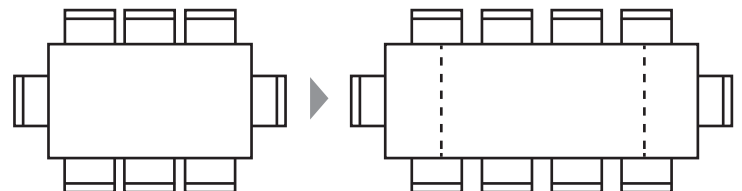

Proudly crafted in Melbourne, the Elle extension dining table comes with a 5 year conditional warranty.

Intermediate sizes may be available on request - speak with a consultant.

## POPULAR CONFIGURATIONS

1530-2530 x 1000 x 760H mm

2000-3100 x 1100 x 760H mm

[urbanrhythm.com.au](http://urbanrhythm.com.au)

**Richmond**  
544 Church St.  
(03) 9421 1181

**Nunawading**  
Floor 1, Homemaker HQ  
372 Whitehorse Rd  
(03) 9894 8155

**urbanrhythm**<sup>®</sup>  
*the sofa & wood story*

Note: Illustrations are schematic and not to scale. All dimensions stated above are to be used as a guide only. Minor variances in dimensions may occur. Improvements or changes to this design, manufacturing techniques or dimensions may occur without notice. Please confirm details with your local Urban Rhythm store before ordering.