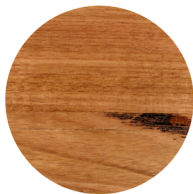

MATERIAL LIBRARY - TIMBER STAINS

Clear
Tasmanian Oak

Champagne
Tasmanian Oak

Light Cocoa
Tasmanian Oak

Cocoa - N
Tasmanian Oak

Buff
Messmate

Dark Buff
Messmate

Umber
Tasmanian Oak

Black Tea
Tasmanian Oak

Tea Tree
Tasmanian Oak

Sheoak
American Oak

Light Driftwood
Tasmanian Oak

Driftwood
Tasmanian Oak

Charcoal
American Oak

Ebony
American Oak

Black Matt
Tasmanian Oak

Black
Tasmanian Oak

CAUTION - The stain colours will appear differently on the Beech timber for dining chair legs.
NOTE - Timber is a natural material, there will be variation in colour, tone and consistency.
Samples are available to view in the Urban Rhythm showrooms before ordering.
Urban Rhythm do not recommend using these photos for colour matching, computer screen representation can distort the true colour. © 2023 Urban Rhythm Holdings Pty Ltd. All Rights.