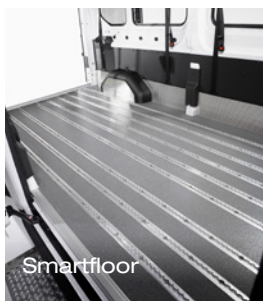

### FEATURES

- Fully-automatic and self-tensioning.
- Single tensioning knob for additional tensioning.
- Low profile.
- Foot release lever.
- Available with different floor anchorages.
- Available with J-hook, carabiner and loop.
- Durable zinc diecasting cover.

## 2 OCCUPANT SECUREMENTS

Static Shoulder Belt

Pelvis/Lap Belt

3 Point Belt Combo

A variety of retractable and manual height adjusters are available. Also 4 stud L-fittings and angle brackets are available for shoulder belts.

## 3 FLOOR ANCHORAGES

Flange L-Track

Surface Rail L-Track

Smart Fitting

Floor Pocket

L-Track is available with custom drilling patterns and anodized