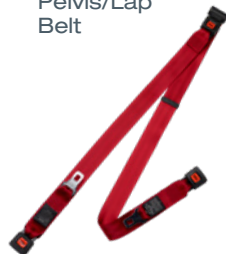

- Twisted bracket 40/90 bracket, 40 bracket, flat bracket

A variety of attachments are also available depending on application:

- J-hook, carabiner hook, buckle and tab

Part #'s on retractors reflect a set of four retractors only. Call AMF Bruns America for complete system part numbers.

## 2 OCCUPANT SECUREMENTS

Static Shoulder Belt

Pelvis/Lap Belt

3 Point Belt Combo

A variety of retractable and manual height adjusters are available. Also 4 stud L-fittings and angle brackets are available for shoulder belts.