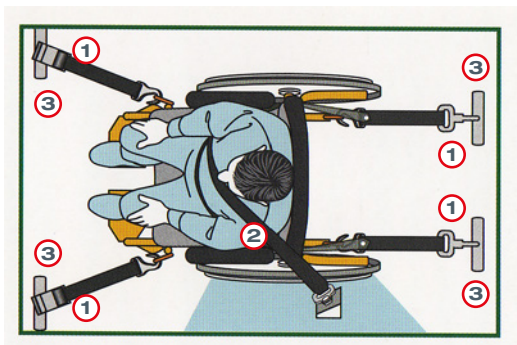

SELECTING A WHEELCHAIR AND OCCUPANT SECUREMENT IS SIMPLE AS 1-2-3