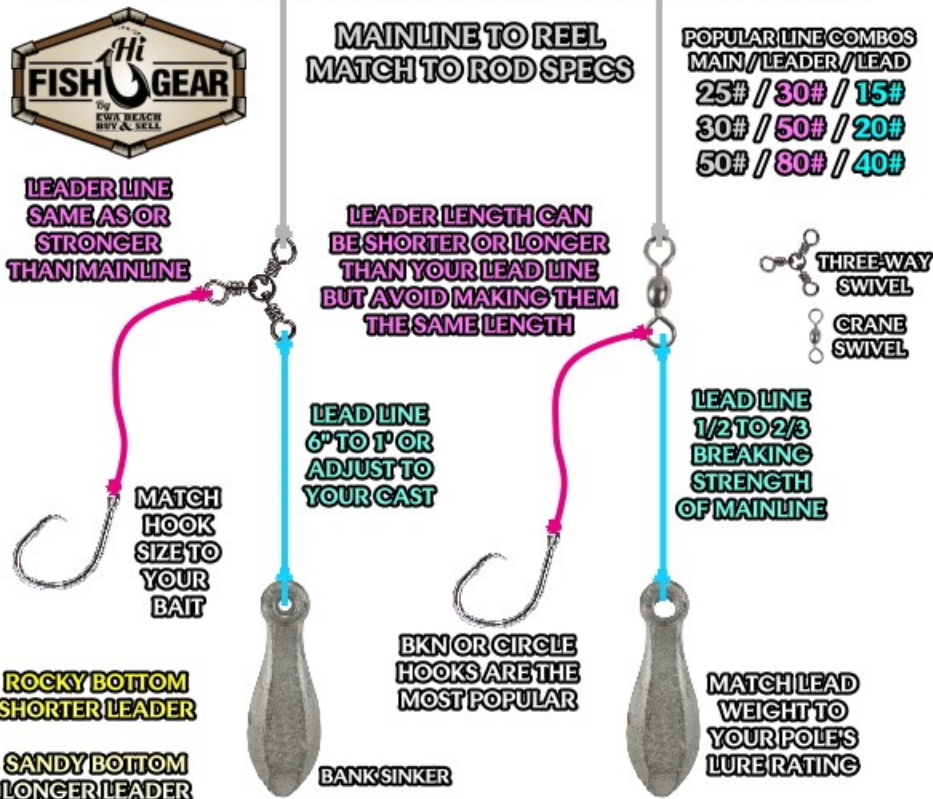

BASIC GRUB WHIPPING SET-UP

BB.IFISHHAWAII.COM

BASIC SHORECASTING RIG

SUGGESTION: YOU CAN USE A PALOMAR KNOT FOR ALL KNOTS ON THIS DIAGRAM