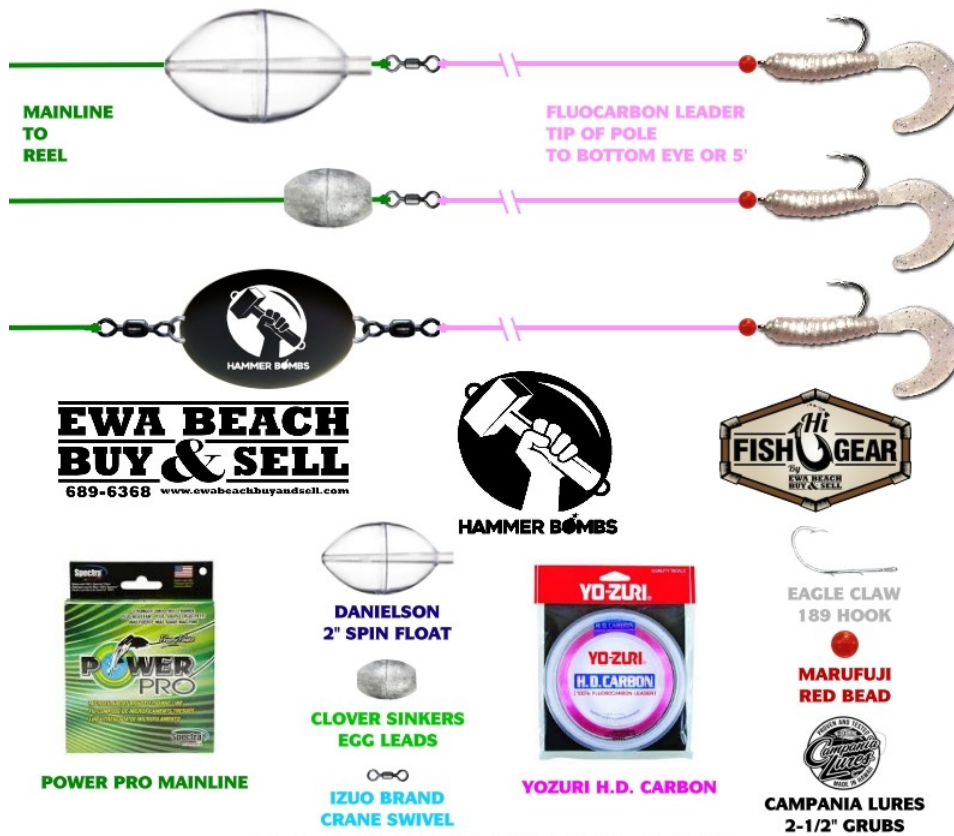

BASIC GRUB WHIPPING SET-UP

BB.IFISHHAWAII.COM

BASIC SHORECASTING RIG

SUGGESTION: YOU CAN USE A PALOMAR KNOT FOR ALL KNOTS ON THIS DIAGRAM