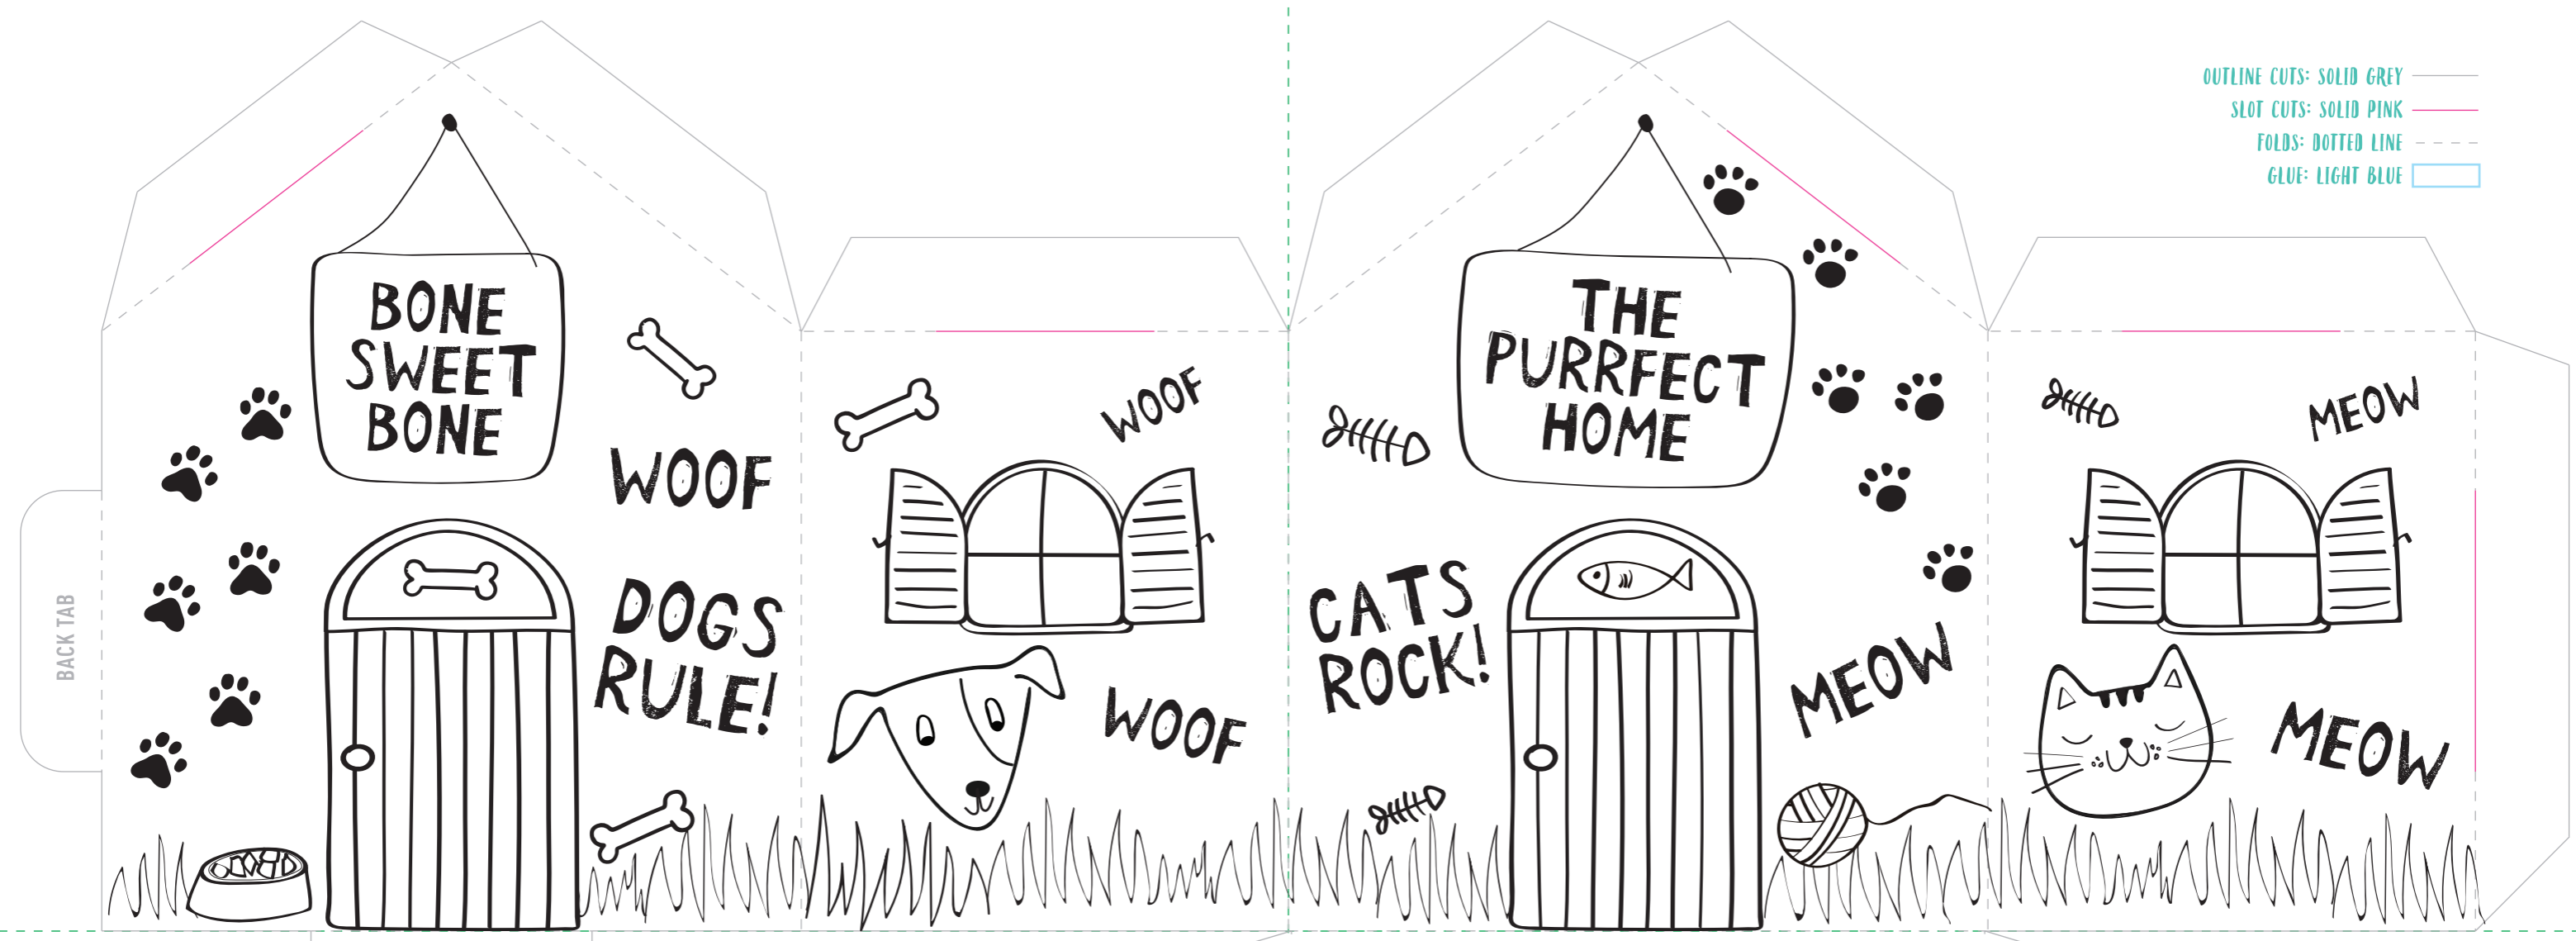

OUTLINE CUTS: SOLID GREY  
 SLOT CUTS: SOLID PINK  
 FOLDS: DOTTED LINE  
 GLUE: LIGHT BLUE

**SAFETY TIP**  
 We recommend parents  
 do the cutting!  
 Keep scissors away  
 from little hands!

**HOW TO**  
 INSTRUCTIONS  
 ON A  
 SEPARATE  
 SHEET

**ENJOY**