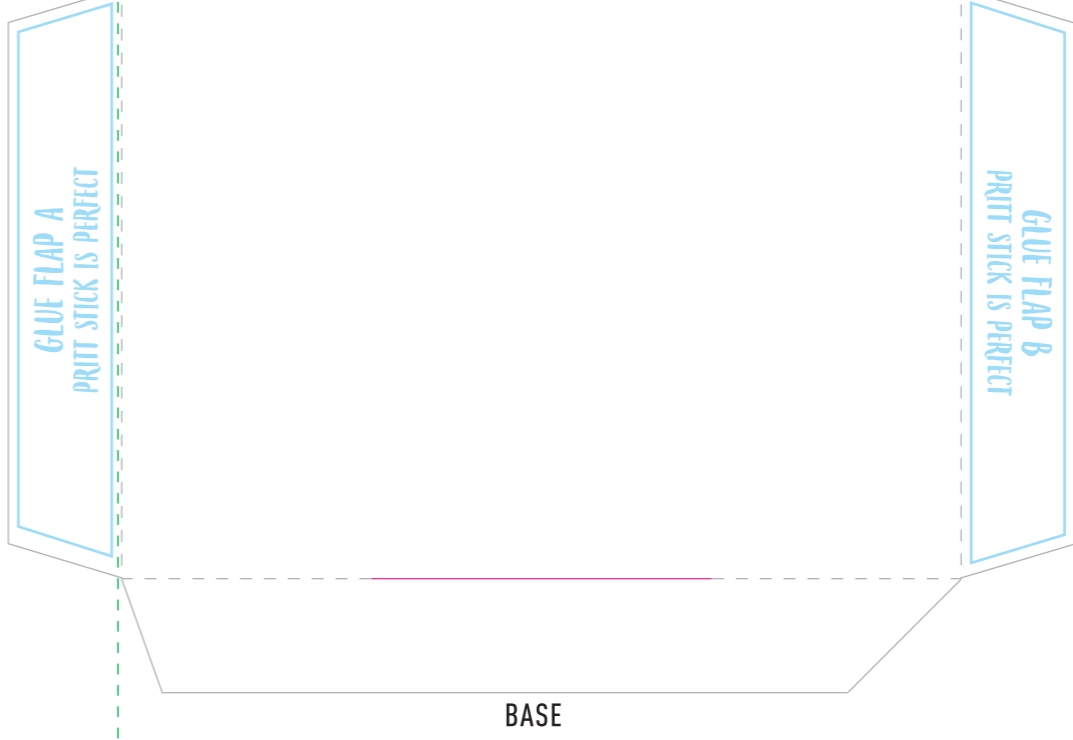

OUTLINE CUTS: SOLID GREY  
 SLOT CUTS: SOLID PINK  
 FOLDS: DOTTED LINE  
 GLUE: LIGHT BLUE

**SAFETY TIP**  
 We recommend parents  
 do the cutting!  
 Keep scissors away  
 from little hands!

**HOW TO**  
 INSTRUCTIONS  
 ON A  
 SEPARATE  
 SHEET