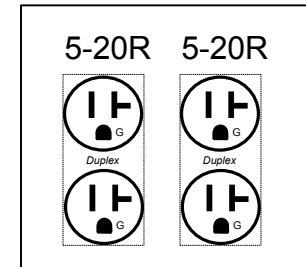

UPS Cabinet

Input Cord
Line Cord 5-20P (6ft)

Wiring Diagram

Output Receptacle Panel

NOTES

1) This drawing is for illustration purposes only and is subject to change without notice. TIC is not responsible for any errors or omissions.