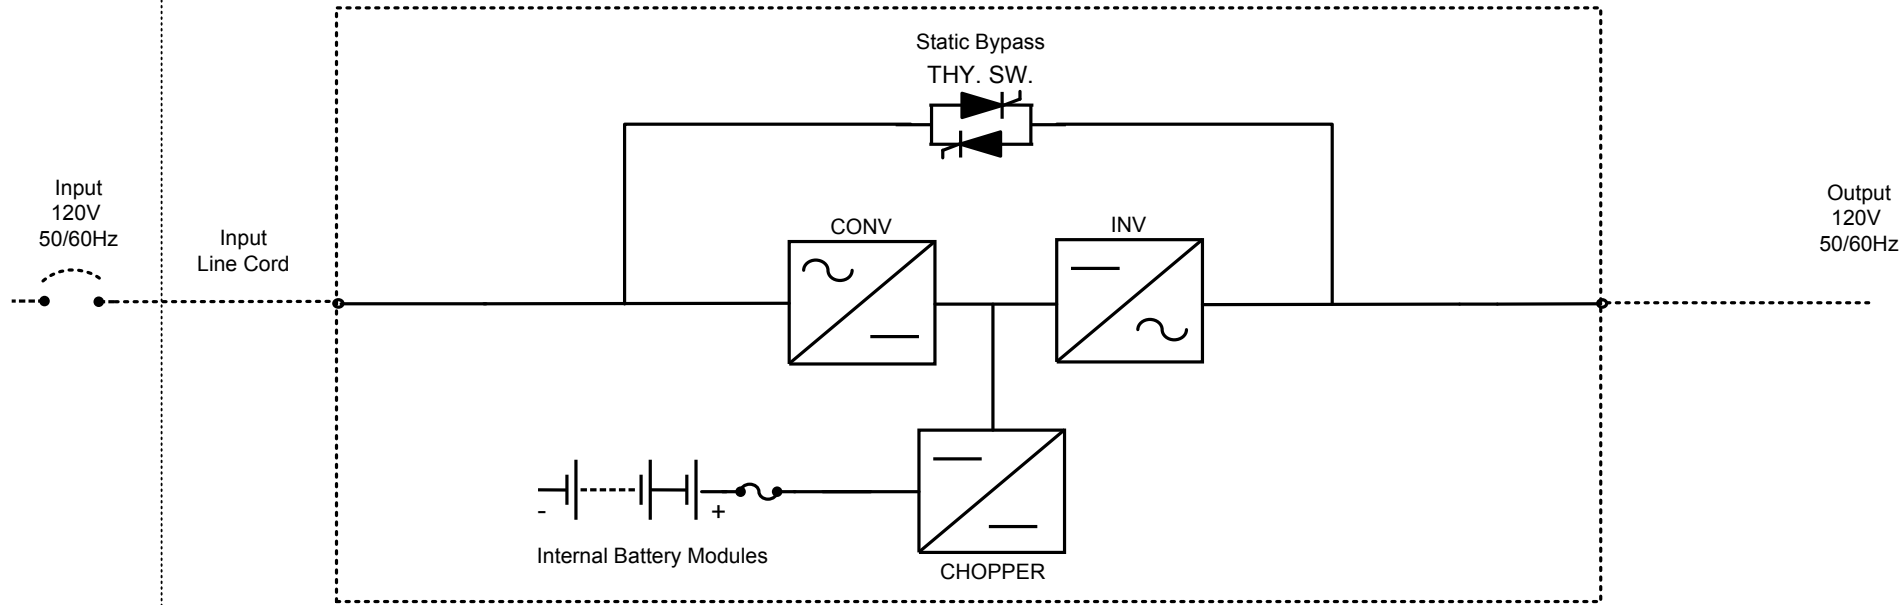

UPS Cabinet

Input Cord
Line Cord 5-20P (6ft)

Wiring Diagram

Output Receptacle Panel

NOTES

1) This drawing is for illustration purposes only and is subject to change without notice. TIC is not responsible for any errors or omissions.

TITLE
1000 Series Rackmount
2.0 kVA Model 120V Input
120V Output

DRAWING NO.
T1S0A2000AXAR2

REV.
1.0

FOR QUOTE	Q0	DRAWN BY: MEF	DATE 6/02/16	THIS MATERIAL IS THE EXCLUSIVE PROPERTY OF TOSHIBA INTERNATIONAL CORPORATION AND SHALL NOT BE REPRODUCED, USED OR DISCLOSED TO OTHERS UNLESS PRIOR WRITTEN AUTHORIZATION IS OBTAINED.	TITLE: T1000 2kVA RACK MOUNT OUTLINE DRAWING	SCALE NTS	ORDER NO.
		CHECKED BY	DATE			DRAWING NO.	
		APPROVED BY	DATE				
TOSHIBA INTERNATIONAL CORPORATION 13131 WEST LITTLE YORK ROAD, HOUSTON, TX. 77041 U.S.A.							