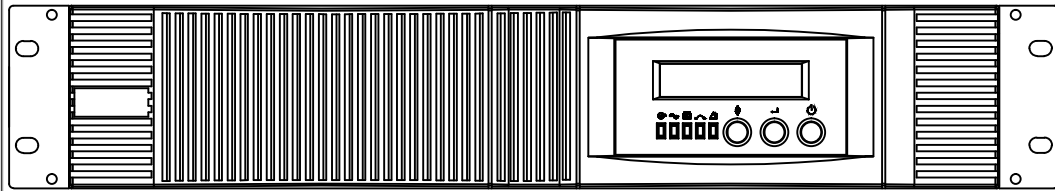

UPS Cabinet

Input Cord
Line Cord 5-20P (6ft)

Wiring Diagram

Output Receptacle Panel

NOTES

1) This drawing is for illustration purposes only and is subject to change without notice. TIC is not responsible for any errors or omissions.

TITLE
1000 Series Rackmount
2.0 kVA Model 120V Input
120V Output

DRAWING NO.
T1S0A2000AXAR2

REV.
1.0

FOR QUOTE	Q0	DRAWN BY: MEF	DATE 6/02/16	THIS MATERIAL IS THE EXCLUSIVE PROPERTY OF TOSHIBA INTERNATIONAL CORPORATION AND SHALL NOT BE REPRODUCED, USED OR DISCLOSED TO OTHERS UNLESS PRIOR WRITTEN AUTHORIZATION IS OBTAINED.	TITLE: T1000 2kVA RACK MOUNT OUTLINE DRAWING	SCALE NTS	ORDER NO.
		CHECKED BY	DATE			DRAWING NO.	
		APPROVED BY	DATE				
TOSHIBA INTERNATIONAL CORPORATION 13131 WEST LITTLE YORK ROAD, HOUSTON, TX. 77041 U.S.A.							