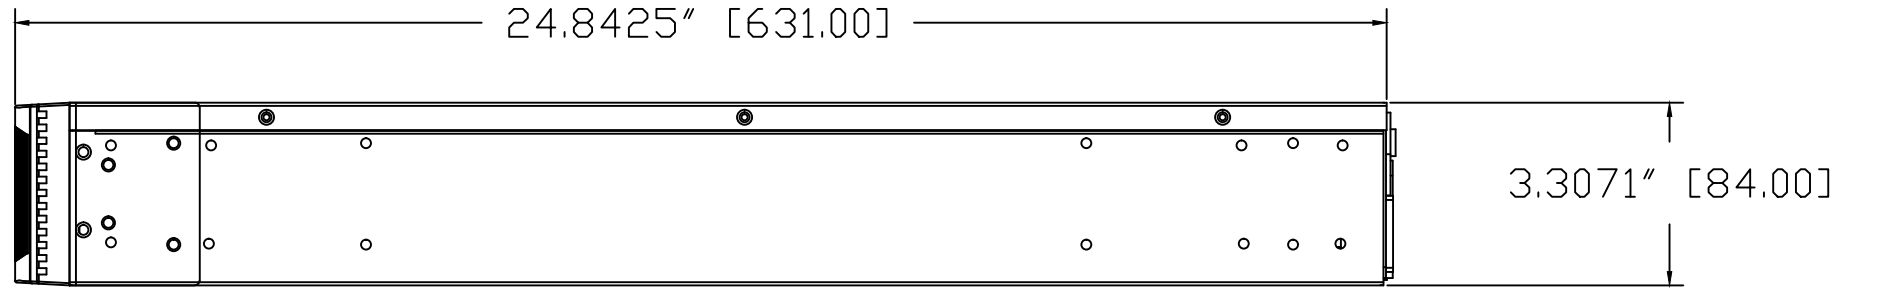

UPS Cabinet

Input Cord
Line Cord 5-20P (6ft)

Wiring Diagram

Output Receptacle Panel

NOTES

1) This drawing is for illustration purposes only and is subject to change without notice. TIC is not responsible for any errors or omissions.

TITLE
1000 Series Rackmount
2.0 kVA Model 120V Input
120V Output

DRAWING NO.
T1S0A2000AXAR2

REV.
1.0

FOR QUOTE	Q0	DRAWN BY: MEF	DATE 6/02/16	THIS MATERIAL IS THE EXCLUSIVE PROPERTY OF TOSHIBA INTERNATIONAL CORPORATION AND SHALL NOT BE REPRODUCED, USED OR DISCLOSED TO OTHERS UNLESS PRIOR WRITTEN AUTHORIZATION IS OBTAINED.	TITLE: T1000 2kVA RACK MOUNT OUTLINE DRAWING	SCALE NTS	ORDER NO.
		CHECKED BY	DATE			DRAWING NO.	
		APPROVED BY	DATE				
TOSHIBA INTERNATIONAL CORPORATION 13131 WEST LITTLE YORK ROAD, HOUSTON, TX. 77041 U.S.A.							