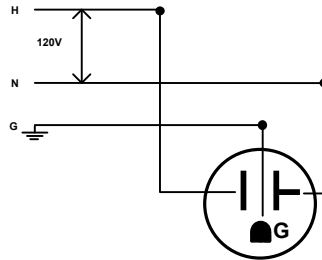

UPS Cabinet

Input Cord
Line Cord 5-20P (6ft)

Wiring Diagram

Output Receptacle Panel

NOTES

1) This drawing is for illustration purposes only and is subject to change without notice. TIC is not responsible for any errors or omissions.