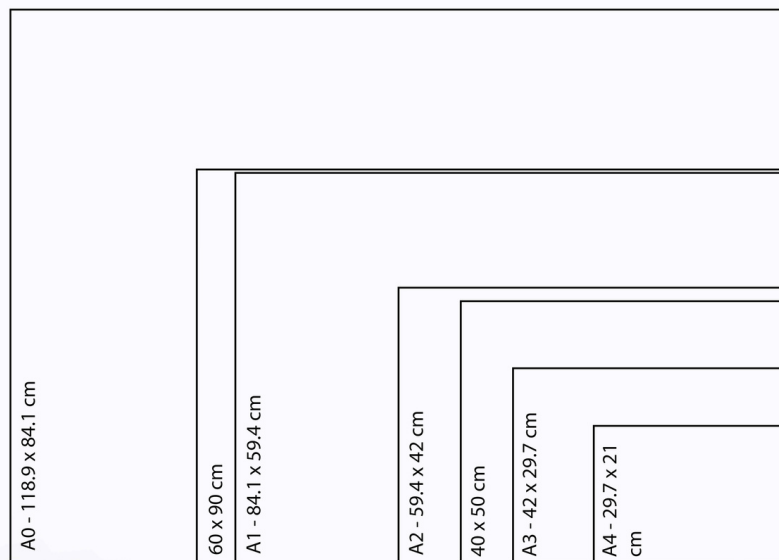

* Please enquire about custom sizes