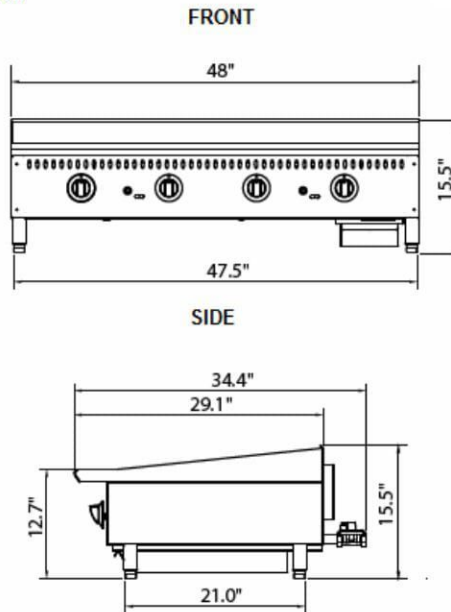

Gas Griddle-Thermostat Control

Gas Griddle - Thermostat Controls

★ Available in 24", 36" & 48" widths, the 30,000 BTU output per burner provides even heat to the 1" thick polished steel griddle plate. Adjustable thermostatic gas controls provide easy and safe operations. Precise temperature control.

SML-G48-T

PRODUCT SPECIFICATIONS

- "U" shape burners provide even heat distribution every 12"
- 1" thick griddle plate
- 30,000 BTU / burner
- Gas control knob every 12"
- All stainless steel cabinet
- Double wall insulated sides
- Widths: 24", 36", 48"
- "Cool-to-the-touch" front s/s edge
- Back and side splash guards fully welded to griddle plate
- Flue located on back of unit for ample ventilation
- Adjustable stainless steel legs, non-skid feet
- Each Griddle shipped standard Natural gas, LP conversion kit included
- Easy to remove 3-1/4" grease drawer with "weep hole" and baffle
- Grease trough is standard 4" spatula width
- Griddle is fully serviceable from the front

DIMENSIONS & SHIPPING INFORMATION

Please Note: These items are shipped on a pallet and are crated for protection during LTL shipment. Overall Dimensions include the gas regulator located on the back of the unit.

Model	Footprint	Overall Dimensions	Weight	Shipping Dimensions	Ship Wt.
SML-G48-T	21.0"L x 47.5"W (53.4 cm x 120.6 cm)	34.4"L x 48"W x 15.5"H (87.3 cm x 122.0 cm x 39.4 cm)	326 lbs (161.1 kg)	36.2" L x 52.8"W x 19.3"H (92 cm x 134 cm x 49 cm)	432 lbs (196.0 kg)