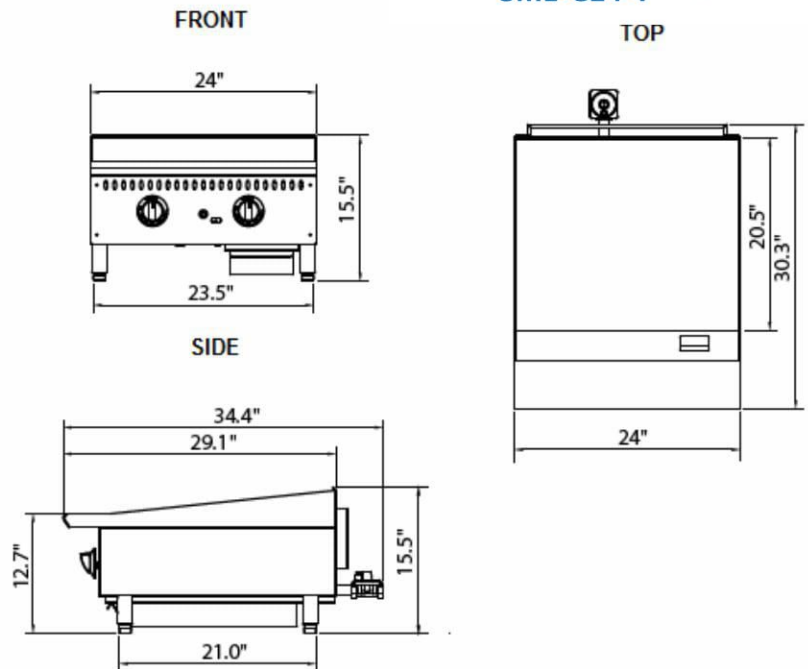

Gas Griddle-Thermostat Control

Gas Griddle - Thermostat Controls

★ Available in 24", 36" & 48" widths, the 30,000 BTU output per burner provides even heat to the 1" thick polished steel griddle plate. Adjustable thermostatic gas controls provide easy and safe operations. Precise temperature control.

SML-G24-T

PRODUCT SPECIFICATIONS

- "U" shape burners provide even heat distribution every 12"
- 1" thick griddle plate
- 30,000 BTU / burner
- Gas control knob every 12"
- All stainless steel cabinet
- Double wall insulated sides
- Widths: 24", 36", 48"
- "Cool-to-the-touch" front s/s edge
- Back and side splash guards fully welded to griddle plate
- Flue located on back of unit for ample ventilation
- Adjustable stainless steel legs, non-skid feet
- Each Griddle shipped standard Natural gas, LP conversion kit included
- Easy to remove 3-1/4" grease drawer with "weep hole" and baffle
- Grease trough is standard 4" spatula width
- Griddle is fully serviceable from the front

DIMENSIONS & SHIPPING INFORMATION

Please Note: These items are shipped on a pallet and are crated for protection during LTL shipment. Overall Dimensions include the gas regulator located on the back of the unit.

Model	Footprint	Overall Dimensions	Weight	Shipping Dimensions	Ship Wt.
SML-G24-T	21.0"L x 23.5"W (53.4 cm x 58.7 cm)	34.4"L x 24"W x 15.5"H (87.3 cm x 61.0 cm x 39.4 cm)	177 lbs (87.5 kg)	36.2"L x 28.3"W x 19.3"H (92 cm x 72 cm x 49 cm)	233 lbs (105.5 kg)