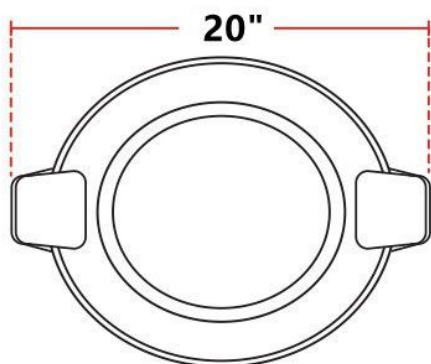

## 60-cup Sushi Warmer

**SM-SW600**

**FRONT**

**TOP**

### **SPECIAL FEATURES**

---

- Non-electric thermal sushi rice warmer
- Holds up to 60 cups of sushi rice
- Stainless steel inner pot prevents acidic liquids
- Inner lid with water sucking cotton
- Keeps warm 2 hours

### **TECHNICAL DATA**

---

- Capacity: 60 cup (17L)
- Color: Silver and black
- Product Dimension (W x D x H): 20 x 16 x 13 inch  
508 x 407 x 330 mm
- Package Dimension (W x D x H): 20.5 x 18 x 17 inch  
522 x 458 x 432 mm
- Net Weight: 12.5lbs / 5.5kg
- Gross Weight: 16lbs / 7.1kg