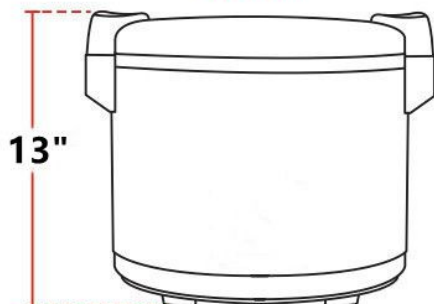

## 60-cup Sushi Warmer

**SM-SW600**

**FRONT**

**TOP**

### **SPECIAL FEATURES**

---

- Non-electric thermal sushi rice warmer
- Holds up to 60 cups of sushi rice
- Stainless steel inner pot prevents acidic liquids
- Inner lid with water sucking cotton
- Keeps warm 2 hours

### **TECHNICAL DATA**

---

- Capacity: 60 cup (17L)
- Color: Silver and black
- Product Dimension (W x D x H): 20 x 16 x 13 inch  
508 x 407 x 330 mm
- Package Dimension (W x D x H): 20.5 x 18 x 17 inch  
522 x 458 x 432 mm
- Net Weight: 12.5lbs / 5.5kg
- Gross Weight: 16lbs / 7.1kg