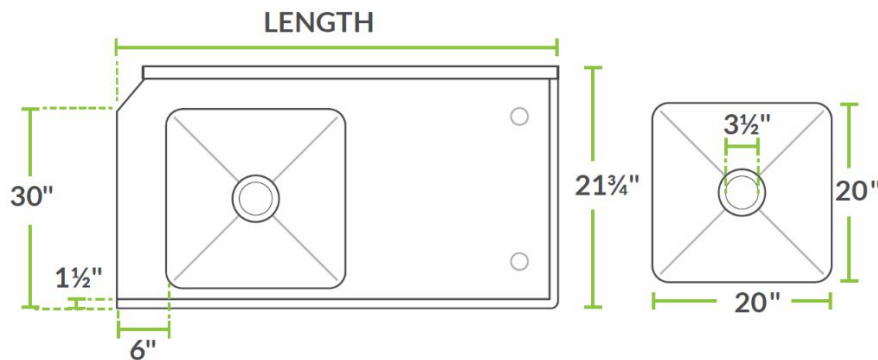

Soiled Dish Table (Right)

FEATURES

- ✓ 18 gauge, 304 stainless steel sink and top
- ✓ Welded reinforcement bar
- ✓ Available for deck mount or wall mount faucet
- ✓ Stainless steel legs with adjustable feet

SM-SDT R Series

SPECIFICATIONS

ITEM	LENGTH	WIDTH	WORK HEIGHT	BACKSPLASH HEIGHT	OVERALL HEIGHT	BOWL DEPTH	WEIGHT
SM-SDT-36R	36"	30"	34 $\frac{3}{4}$ "	10 $\frac{3}{4}$ "	44"	6"	48 LB.
SM-SDT-48R	48"	30"	34 $\frac{3}{4}$ "	10 $\frac{3}{4}$ "	44"	6"	59 LB.
SM-SDT-60R	60"	30"	34 $\frac{3}{4}$ "	10 $\frac{3}{4}$ "	44"	6"	68 LB.
SM-SDT-72R	72"	30"	34 $\frac{3}{4}$ "	10 $\frac{3}{4}$ "	44"	6"	76 LB.

TOP

BOWL

FRONT

SIDE