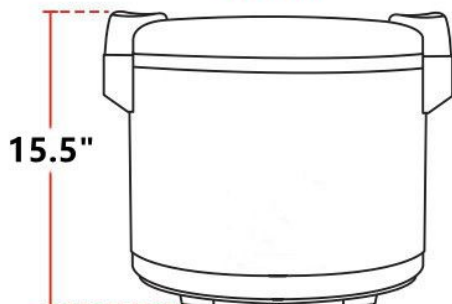

TECHNICAL DATA

- Capacity: 100 cup (23L)
- Electric Rating: 110v/60Hz
- Power: 110w
- Color: Silver and black
- Product Dimension (W x D x H): 18 x 16 x 15.5 inch
  458 x 407 x 394 mm
- Package Dimension (W x D x H): 18.5 x 18 x 17 inch
  470 x 458 x 432 mm
- Net Weight: 17lbs / 7.6kg
- Gross Weight: 20lbs / 8.9kg

FRONT