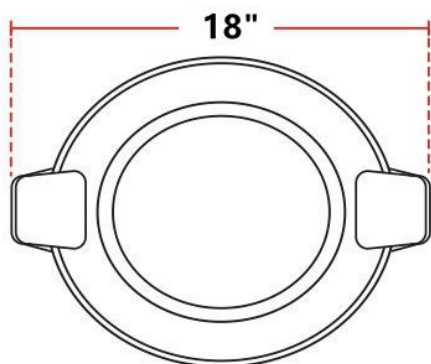

100-cup Rice Warmer

SM-RW-100

SPECIAL FEATURES

- Holds up to 100 cups of cooked rice
- Stainless steel body with fingerprint-proof finished
- Inner lid and non-stick inner pot
- Auto keeps warm up to 12 hours

TECHNICAL DATA

- Capacity: 100 cup (23L)
- Electric Rating: 110v/60Hz
- Power: 110w
- Color: Silver and black
- Product Dimension (W x D x H): 18 x 16 x 15.5 inch
458 x 407 x 394 mm
- Package Dimension (W x D x H): 18.5 x 18 x 17 inch
470 x 458 x 432 mm
- Net Weight: 17lbs / 7.6kg
- Gross Weight: 20lbs / 8.9kg

FRONT

TOP

5-15P