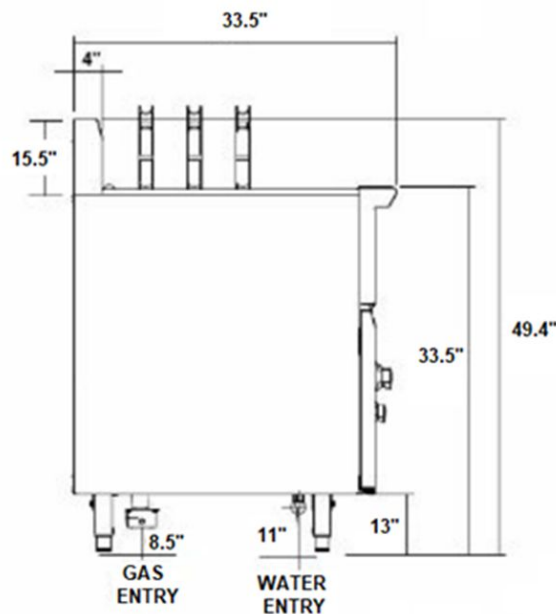

Specifications

- Power Rating (BTU/HR): 81,000
- Dimension (inch)
W: 21.3 x D: 33.5 x H: 49.4=33.9+15.5
- Dimension (mm)
W: 540 x D: 850 x H: 1250=860+390

FRONT VIEW

SIDE VIEW

TOP VIEW