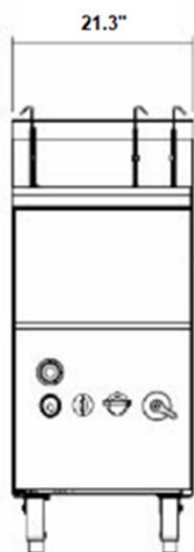

9 Hole Gas Noodle Cooker

Model No.:SM-NC9H

Features

- High performance gas noodle cooker
- Easy clean stainless steel
- Integrated water fill and water faucet
- Stainless steel exterior
- To fit 9 round baskets

Specifications

- Power Rating (BTU/HR): 81,000
- Dimension (inch)
W: 21.3 x D: 33.5 x H: 49.4=33.9+15.5
- Dimension (mm)
W: 540 x D: 850 x H: 1250=860+390

FRONT VIEW

SIDE VIEW

TOP VIEW