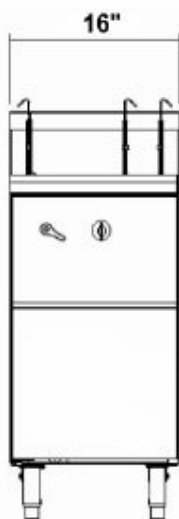

### Product Details

- Material: Stainless Steel
- Power source: Electric
- Voltage: 220V
- Power: 6.2kW
- Baskets: 6
- Installation: Free Standing
- Dimension: 16" x 35.5" x 36.5"
- N.W. 48kg

Model No.: SM-NC878

FRONT

SIDE

TOP