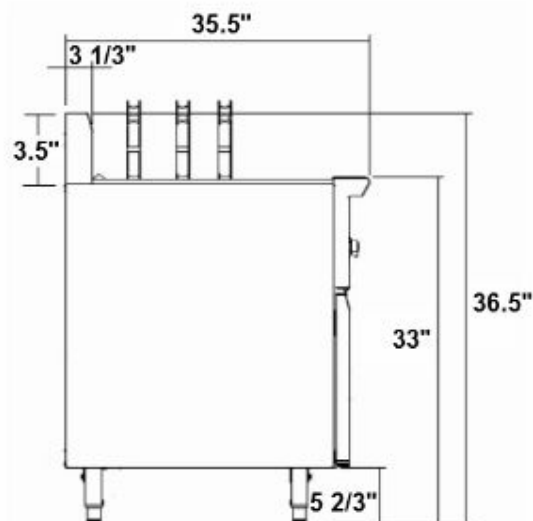

### Product Details

- Material: Stainless Steel
- Power source: Electric
- Voltage: 220V
- Power: 6.2kW
- Baskets: 6
- Installation: Free Standing
- Dimension: 16" x 35.5" x 36.5"
- N.W. 48kg

Model No.: SM-NC878

FRONT

SIDE

TOP