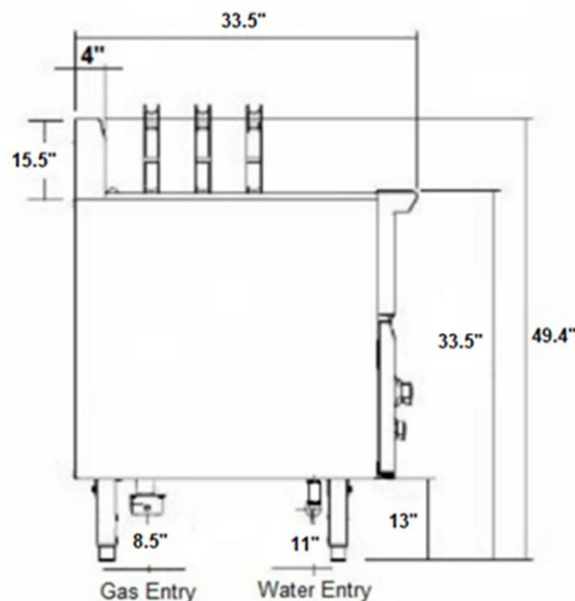

Specifications

- Power Rating (BTU/HR): 42,000
- Dimension (inch)
W: 15.5 x D: 33.5 x H: 49.4=33.9+15.5
- Dimension (mm)
W: 395 x D: 850 x H: 1250=860+390

FRONT VIEW

SIDE VIEW

TOP VIEW