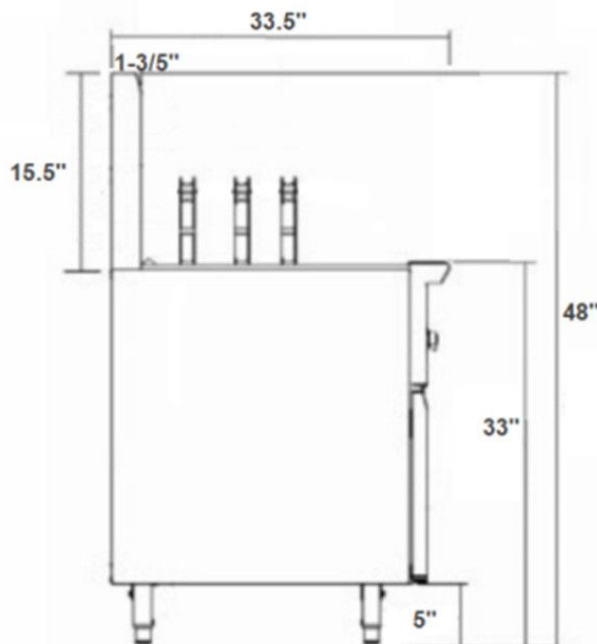

Electric 6 Hole Noodle Cooker

SM-NC23

Product Details

- Material: Stainless Steel
- Power source: Electric
- Voltage: 220V / 3Phase / 60HZ
- Power: 9kW
- Amp: 23.6
- Baskets: 6 x 5" Round Basket
- Dimension: 15-3/4" L x 33-1/2" W x 48" H
400mm x 850mm x 1220mm

FRONT VIEW

SIDE VIEW

TOP VIEW