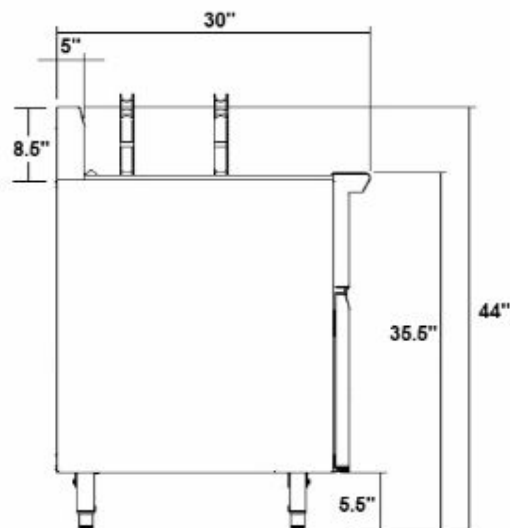

### Product Details

- Material: Stainless Steel
- Power source: Gas
- BTU: 136,000
- Baskets: 4
- Installation: Free Standing
- Dimension: 15.6 x 30 x 44 inch

FRONT

SIDE

TOP