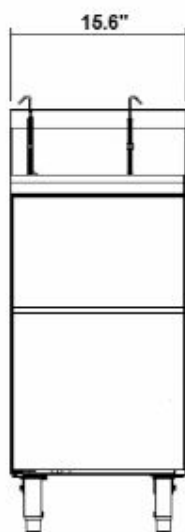

## 4 Hole Gas Noodle Cooker

Model No.SM-NC16

### Product Details

- Material: Stainless Steel
- Power source: Gas
- BTU: 136,000
- Baskets: 4
- Installation: Free Standing
- Dimension: 15.6 x 30 x 44 inch

FRONT

SIDE

TOP