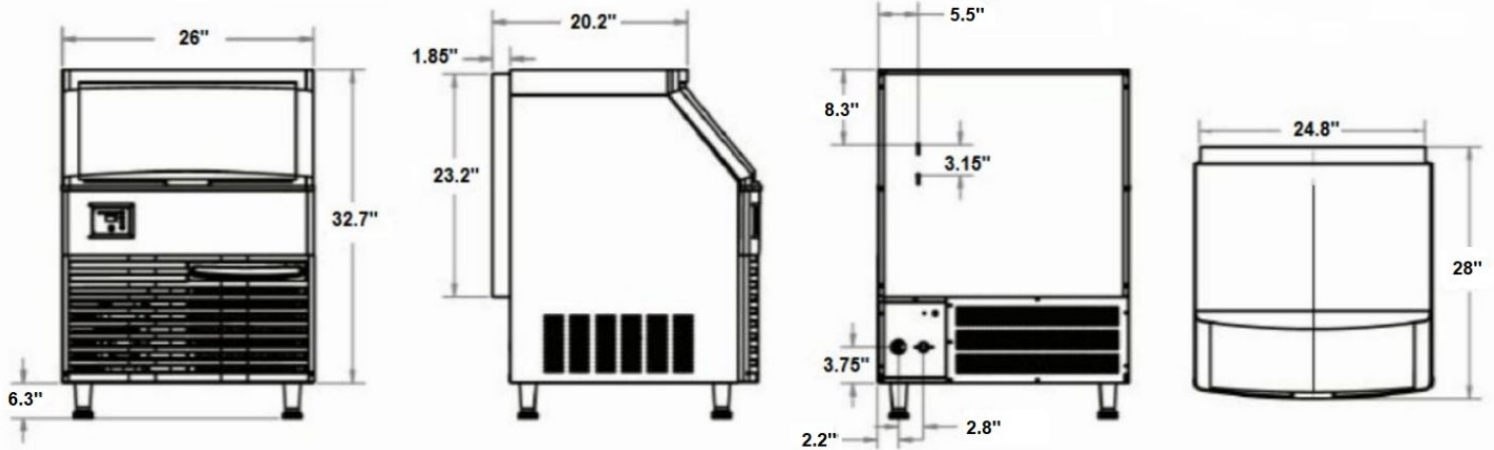

Cube Ice Machine/ Vertical Type (Classic)

SM-IM-280

DESCRIPTION     

MODEL	ICE CAPACITY	ICE STORAGE	GROSS WEIGHT	POWER	LENGTH	WIDTH	HEIGHT
SM-IM-280	280lbs/127kg/24h	80lbs/36kg	152lbs/67kg	726W	660mm/26in	710mm/28in	990mm/39in

Notice: No more than 7.87inch for the drain

FRONT VIEW

SIDE VIEW

BACK VIEW

TOP VIEW

Cube Ice Machine/ Vertical Type (Classic)

DESCRIPTION     