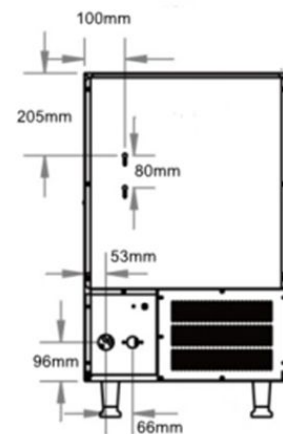

Cube Ice Machine/ Vertical Type (Classic)

SM-IM-120

DESCRIPTION     21°C  10°C

MODEL	ICE CAPACITY	ICE STORAGE	GROSS WEIGHT	POWER	LENGTH	WIDTH	HEIGHT
SM-IM-120	120lbs/55kg/24h	40lbs/18kg	120lbs/50kg	350W	500mm/19.7in	590mm/23.2in	920mm/36.2in

Notice: No more than 7.87inch for the drain

FRONT VIEW

SIDE VIEW

BACK VIEW

Cube Ice Machine/ Vertical Type (Classic)

DESCRIPTION     21°C  10°C

Intertek

Newtop