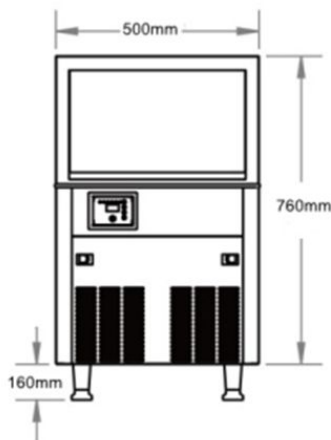

Cube Ice Machine/ Vertical Type (Classic)

SM-IM-120

DESCRIPTION     21°C  10°C

MODEL	ICE CAPACITY	ICE STORAGE	GROSS WEIGHT	POWER	LENGTH	WIDTH	HEIGHT
SM-IM-120	120lbs/55kg/24h	40lbs/18kg	120lbs/50kg	350W	500mm/19.7in	590mm/23.2in	920mm/36.2in

Notice: No more than 7.87inch for the drain

FRONT VIEW

SIDE VIEW

BACK VIEW

Cube Ice Machine/ Vertical Type (Classic)

DESCRIPTION     21°C  10°C

Intertek

Newtop