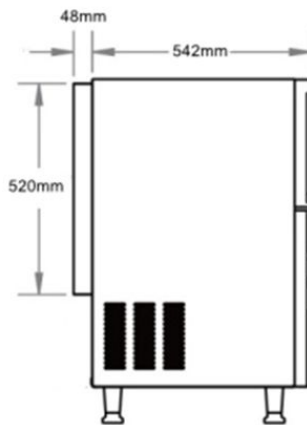

Cube Ice Machine/ Vertical Type (Classic)

SM-IM-120

DESCRIPTION     21°C  10°C

MODEL	ICE CAPACITY	ICE STORAGE	GROSS WEIGHT	POWER	LENGTH	WIDTH	HEIGHT
SM-IM-120	120lbs/55kg/24h	40lbs/18kg	120lbs/50kg	350W	500mm/19.7in	590mm/23.2in	920mm/36.2in

Notice: No more than 7.87inch for the drain

FRONT VIEW

SIDE VIEW

BACK VIEW

Cube Ice Machine/ Vertical Type (Classic)

DESCRIPTION     21°C  10°C

Intertek

Newtop