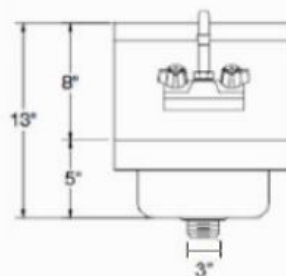

Wall Mounted Hand Sink SM-HS-9X9

FEATURES

- ✓ Made with high quality 18 gauge, 304 stainless steel
- ✓ Dimensions: 12" x 16" x 13"
- ✓ Well polished welded seams
- ✓ Wall bracket & drain included
- ✓ Curved corners and rolled edges
- ✓ 6.5" backsplash with 45° return

SPECIFICATIONS

ITEM	OVERALL (LEFT TO RIGHT)	OVERALL (FRONT TO BACK)	OVERALL (HEIGHT)	BOWL (LEFT TO RIGHT)	BOWL (FRONT TO BACK)	BOWL DEPTH
SM-HS-9X9	12"	16"	13"	9"	9"	4½"

TOP

FRONT

SIDE