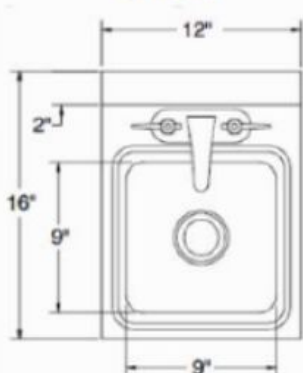

Wall Mounted Hand Sink SM-HS-9X9

FEATURES

- ✓ Made with high quality 18 gauge, 304 stainless steel
- ✓ Dimensions: 12" x 16" x 13"
- ✓ Well polished welded seams
- ✓ Wall bracket & drain included
- ✓ Curved corners and rolled edges
- ✓ 6.5" backsplash with 45° return

SPECIFICATIONS

ITEM	OVERALL (LEFT TO RIGHT)	OVERALL (FRONT TO BACK)	OVERALL (HEIGHT)	BOWL (LEFT TO RIGHT)	BOWL (FRONT TO BACK)	BOWL DEPTH
SM-HS-9X9	12"	16"	13"	9"	9"	4½"

TOP

FRONT

SIDE