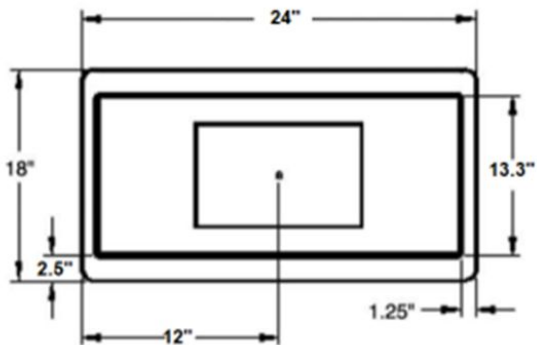

Stainless Steel Drop In Ice Bin

SM-DIIB

Product Details

- * 2-piece sliding cover
- * Material: Stainless steel
- * Dimension(L*W*H): 24"x18"x13"

TOP VIEW

FRONT VIEW

SIDE VIEW