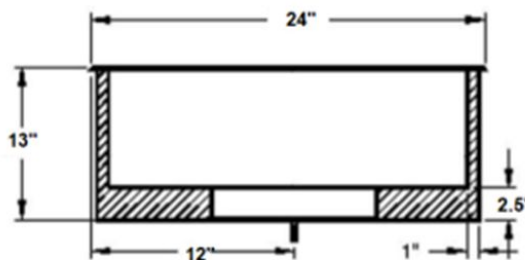

Stainless Steel Drop In Ice Bin

SM-DIIB

Product Details

- * 2-piece sliding cover
- * Material: Stainless steel
- * Dimension(L*W*H): 24"x18"x13"

TOP VIEW

FRONT VIEW

SIDE VIEW