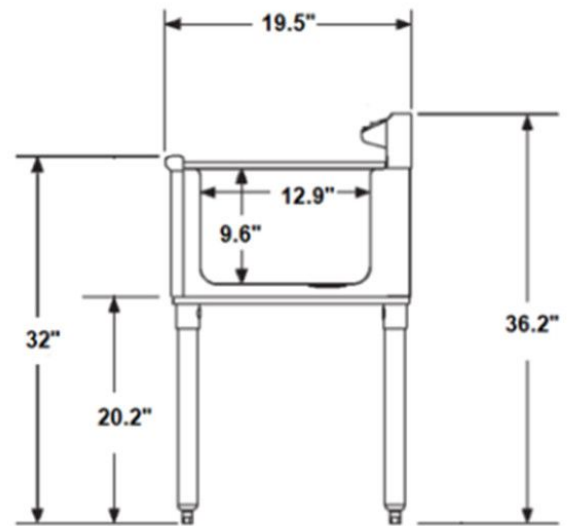

48" Cocktail Bar Sink

SM-CS-48

Cocktail Sink 19-1/2"X48"X32"H with 4-2/5" backsplash
 2 tubs, Right ice bin with foam insulation
 18GA.304S/S bowls
 18GA.304S/S top, apron & support channel
 18GA 304S/S perforated panel
 18GA 304S/S full welded single speed rail
 Corner drain with 1.5" drain basket, 8" overflow pipe
 18GA.304S/S gussets included
"H" shape leg bracing, S/S leg and socket, S/S bullet feet
 Carton box packing

TOP VIEW

SIDE VIEW