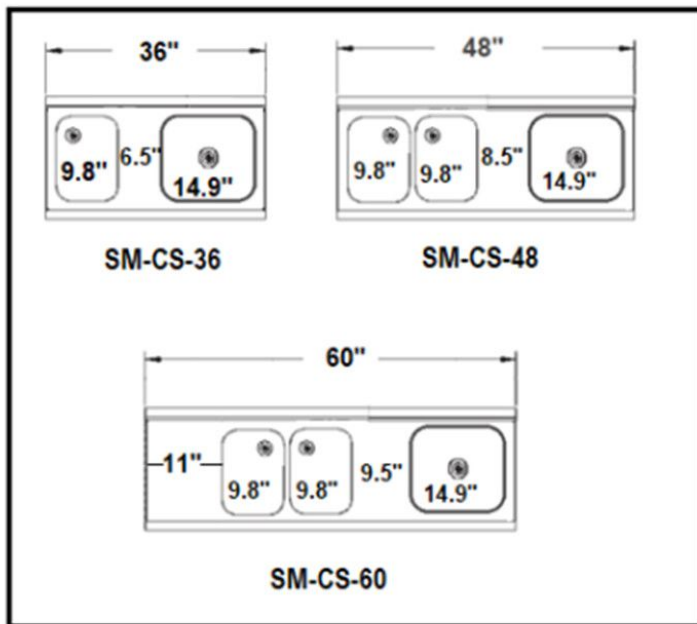

48" Cocktail Bar Sink

SM-CS-48

Cocktail Sink 19-1/2"X48"X32"H with 4-2/5" backsplash
 2 tubs, Right ice bin with foam insulation
 18GA.304S/S bowls
 18GA.304S/S top, apron & support channel
 18GA 304S/S perforated panel
 18GA 304S/S full welded single speed rail
 Corner drain with 1.5" drain basket, 8" overflow pipe
 18GA.304S/S gussets included
"H" shape leg bracing, S/S leg and socket, S/S bullet feet
 Carton box packing

TOP VIEW

SIDE VIEW