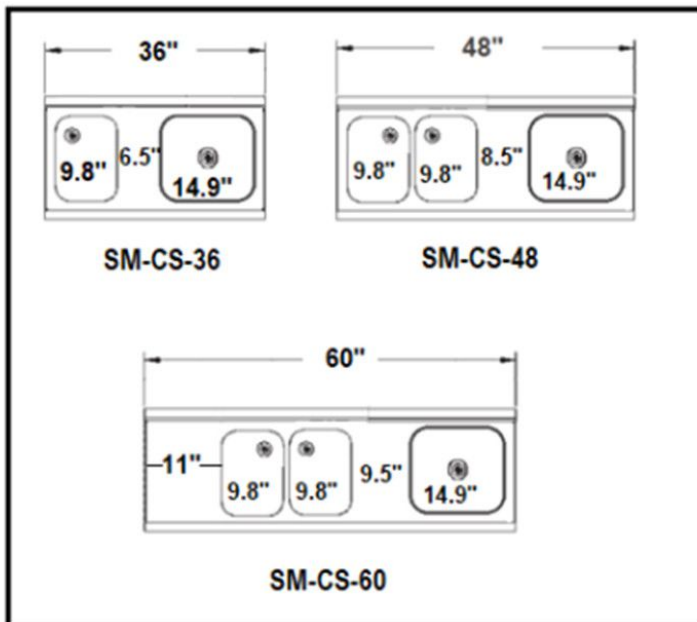

36" Cocktail Bar Sink

SM-CS-36

Cocktail Sink 19-1/2"X36"X32"H with 4-2/5" backsplash
 1 tubs, Right ice bin with foam insulation
 18GA.304S/S bowls
 18GA.304S/S top, apron & support channel
 18GA 304S/S perforated panel
 18GA 304S/S full welded single speed rail
 Corner drain with 1.5" drain basket, 8" overflow pipe
 18GA.304S/S gussets included
"H" shape leg bracing, S/S leg and socket, S/S bullet feet
 Carton box packing

TOP VIEW

SIDE VIEW