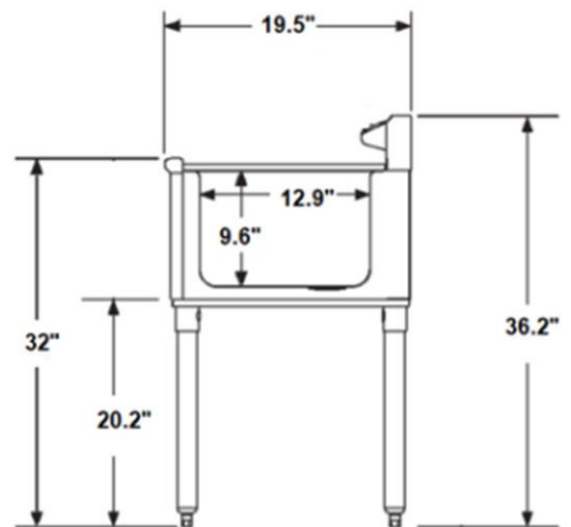

36" Cocktail Bar Sink

SM-CS-36

Cocktail Sink 19-1/2"X36"X32"H with 4-2/5" backsplash
 1 tubs, Right ice bin with foam insulation
 18GA.304S/S bowls
 18GA.304S/S top, apron & support channel
 18GA 304S/S perforated panel
 18GA 304S/S full welded single speed rail
 Corner drain with 1.5" drain basket, 8" overflow pipe
 18GA.304S/S gussets included
"H" shape leg bracing, S/S leg and socket, S/S bullet feet
 Carton box packing

TOP VIEW

SIDE VIEW