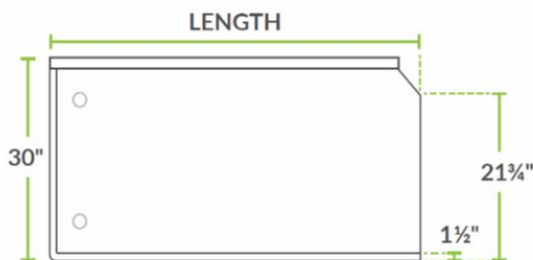

Clean Dish Table (Left) SM-CDT L Series

FEATURES

- ✓ 18 gauge, 304 stainless steel top
- ✓ Stainless steel legs with adjustable feet
- ✓ Welded reinforcement bar

SPECIFICATIONS

ITEM	LENGTH	WIDTH	WORK HEIGHT	BACKSPLASH HEIGHT	OVERALL HEIGHT	WEIGHT
SM-CDT-24L	24"	30"	34¾"	10¾"	44"	32 LB.
SM-CDT-30L	30"	30"	34¾"	10¾"	44"	36 LB.
SM-CDT-36L	36"	30"	34¾"	10¾"	44"	42 LB.
SM-CDT-48L	48"	30"	34¾"	10¾"	44"	53 LB.
SM-CDT-60L	60"	30"	34¾"	10¾"	44"	63 LB.
SM-CDT-72L	72"	30"	34¾"	10¾"	44"	74 LB.

TOP

FRONT

SIDE