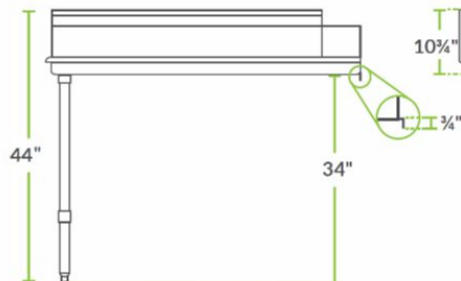

Clean Dish Table (Left) SM-CDT L Series

FEATURES

- ✓ 18 gauge, 304 stainless steel top
- ✓ Stainless steel legs with adjustable feet
- ✓ Welded reinforcement bar

SPECIFICATIONS

ITEM	LENGTH	WIDTH	WORK HEIGHT	BACKSPLASH HEIGHT	OVERALL HEIGHT	WEIGHT
SM-CDT-24L	24"	30"	34¾"	10¾"	44"	32 LB.
SM-CDT-30L	30"	30"	34¾"	10¾"	44"	36 LB.
SM-CDT-36L	36"	30"	34¾"	10¾"	44"	42 LB.
SM-CDT-48L	48"	30"	34¾"	10¾"	44"	53 LB.
SM-CDT-60L	60"	30"	34¾"	10¾"	44"	63 LB.
SM-CDT-72L	72"	30"	34¾"	10¾"	44"	74 LB.

TOP

FRONT

SIDE