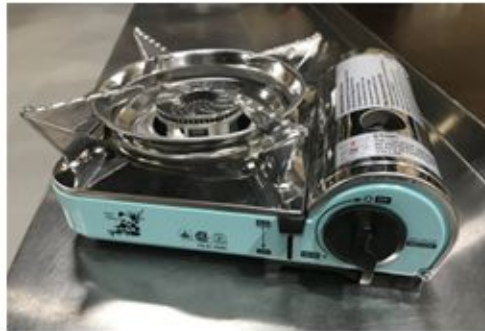

## Mini Portable Gas Stove MS-8000

### Features

- Automatic shut-off safety lock. Piezo ignitor safety lock
- Heat conduction system
- Longer pan supporter, fits most size cookware
- Steel control panel, safer and more durable
- Wider bottom plate, cool the bottom temperature down

### Specifications

- Fuel type: Liquefied Petroleum Gas
- Material: Metal
- Power Source: Butane Fuel
- 1.9kW / 6483BTU
- Item dimensions L x W x H: 24.5 x 21.0 x 10.0 cm
- Item Weight: 1.02 kg