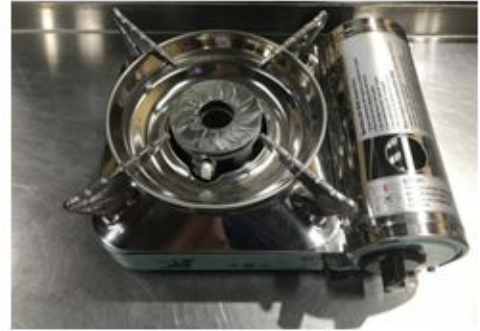

## Mini Portable Gas Stove MS-8000

### Features

- Automatic shut-off safety lock. Piezo ignitor safety lock
- Heat conduction system
- Longer pan supporter, fits most size cookware
- Steel control panel, safer and more durable
- Wider bottom plate, cool the bottom temperature down

### Specifications

- Fuel type: Liquefied Petroleum Gas
- Material: Metal
- Power Source: Butane Fuel
- 1.9kW / 6483BTU
- Item dimensions L x W x H: 24.5 x 21.0 x 10.0 cm
- Item Weight: 1.02 kg