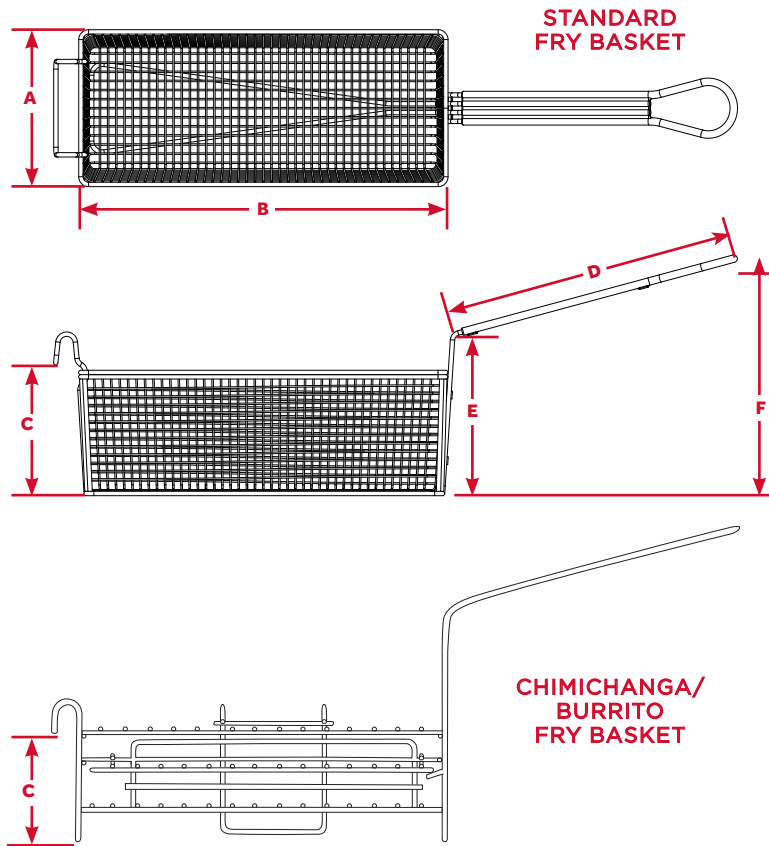

Designs and specifications subject to change without notice.

09/2018 pg 2/3

STANDARD FRY BASKET FIT GUIDE

How to use this chart: Look for the make and model of your fryer to find the corresponding Winco® basket model number. If your fryer is not listed, choose the Winco® basket with the dimension equal to or smaller than those specified by your fryer manufacturer.

() - CAN BE SUBSTITUTED

STANDARD FRY BASKET DIMENSIONS

MODEL NO.	PRODUCT NAME	DIMENSIONS (IN.)					
		Length B	Width A	Height C	Handle D	Handle E	Handle F
FB-03	Chimichanga/Burrito Fry Basket	11-1/2	6	3-7/8 (4-5/8 with hook)	8	8-1/4	12
FB-05	Fry Basket	11	5-1/2	4-1/4	10	6-1/8	8-1/4
FB-10	Fry Basket	12-1/8	5-3/8	6	10	9	10-5/8
FB-20	Fry Basket	13-1/4	5-5/8	5-5/8	10	9	11
FB-25	Fry Basket	12-7/8	6-1/2	5-1/4	10	8-7/8	11-1/2
FB-30	Fry Basket	13-1/4	6-1/2	6	10	9	11-7/8
FB-35	Fry Basket	13-3/8	9-1/2	6	10	9-1/4	11-3/8
FB-40	Fry Basket	17	8-1/4	6	12	8	10-5/8