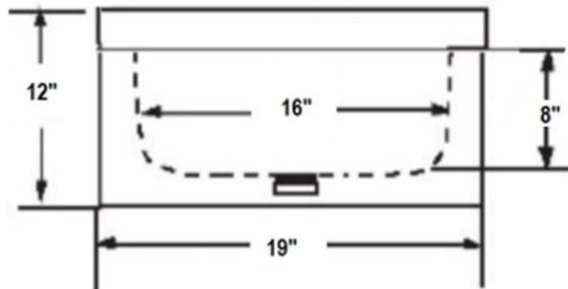

Floor Mop Sink

SM-MS-192212

Overall Dimensions:

Length: 22" / 559mm

Width: 19" / 483mm

Height: 12" / 305mm

Bowl size: 19" x 16" x 8" / 483mm x 406mm x 203mm

SIDE VIEW

FRONT VIEW