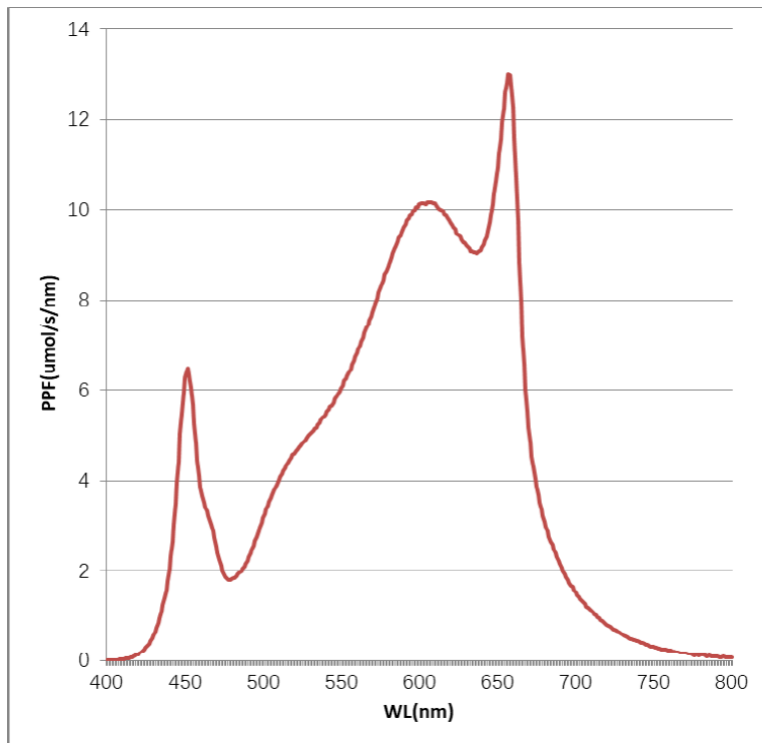

CTB6

LED Grow Light,
660 Watts

Project:	
Type:	
Catalog #:	

STANDARD

FEATURES

- Industry leading performance.
- No UV or IR in the beam.
- High uniformity.
- Patented spectrum.
- Suitable for CEA use with all crops.
- Input voltage = 120-277V.
- Custom dimming settings, with boost.
- Ideally suited for full, bloom, and veg spectrum applications.
- Aluminum housing.
- Easy installation and operation.
- Ships with a 10' cord, NEMA 6-15P plug, and 5-15P adaptor.

DIMENSIONS

Weight: 30 lbs.

ORDERING INFORMATION

Example: CTB6-660W-R1-SH-FS

Series	Wattage	Identifier	Housing Color		Spectrum	
CTB6	660W	R1	SH	silver housing	FS	full spectrum
					BS	bloom spectrum
					VS	veg spectrum

SPECIFICATIONS – FULL SPECTRUM

Light Source	LED
Spectra	Patented
Efficacy	2.5 $\mu\text{mol}/\text{J}$
PPF	1617 μmol
Input Power	660W MAX
Input Voltage / Current	120 @5.51A 240 @2.75A 277 @2.59A
L/W/H Weight	47 / 43 / 4 30lbs
Mounting Height	>6 Inches
Operating Temperature	-40°C - 50°C (-40°F - 122°F)
Thermal Management	Passive convection
Dimming	0-10V
Lifetime per TM21 Q70 / Q90	129K hrs / 40K hrs

SPECIFICATIONS – BLOOM SPECTRUM

Light Source	LED
Spectra	Patented
Efficacy	2.5 $\mu\text{mol}/\text{J}$
PPF	1644 μmol
Input Power	660W MAX
Input Voltage / Current	120 @5.49A 240 @2.74A 277 @2.60A
L/W/H Weight	47 / 43 / 4 30lbs
Mounting Height	>6 Inches
Operating Temperature	-40°C - 50°C (-40°F - 122°F)
Thermal Management	Passive convection
Dimming	0-10V
Lifetime per TM21 Q70 / Q90	129K hrs / 40K hrs