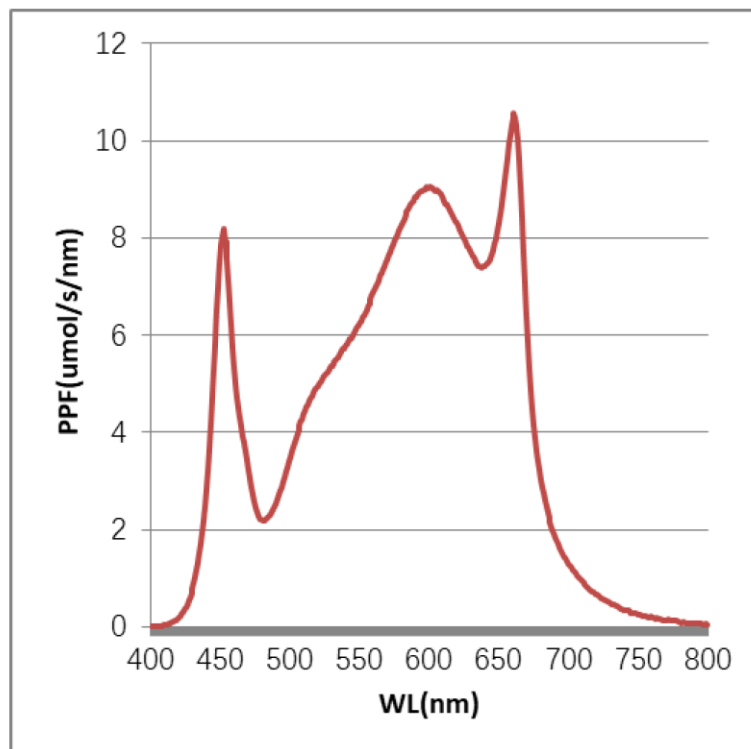

CTB6

LED Grow Light,
660 Watts

Project:	
Type:	
Catalog #:	

STANDARD

FEATURES

- Industry leading performance.
- No UV or IR in the beam.
- High uniformity.
- Patented spectrum.
- Suitable for CEA use with all crops.
- Input voltage = 120-277V.
- Custom dimming settings, with boost.
- Ideally suited for full, bloom, and veg spectrum applications.
- Aluminum housing.
- Easy installation and operation.
- Ships with a 10' cord, NEMA 6-15P plug, and 5-15P adaptor.

DIMENSIONS

Weight: 30 lbs.

ORDERING INFORMATION

Example: CTB6-660W-R1-SH-FS

Series	Wattage	Identifier	Housing Color		Spectrum	
CTB6	660W	R1	SH	silver housing	FS	full spectrum
					BS	bloom spectrum
					VS	veg spectrum

SPECIFICATIONS – FULL SPECTRUM

Light Source	LED
Spectra	Patented
Efficacy	2.5 $\mu\text{mol}/\text{J}$
PPF	1617 μmol
Input Power	660W MAX
Input Voltage / Current	120 @5.51A 240 @2.75A 277 @2.59A
L/W/H Weight	47 / 43 / 4 30lbs
Mounting Height	>6 Inches
Operating Temperature	-40°C - 50°C (-40°F - 122°F)
Thermal Management	Passive convection
Dimming	0-10V
Lifetime per TM21 Q70 / Q90	129K hrs / 40K hrs

SPECIFICATIONS – BLOOM SPECTRUM

Light Source	LED
Spectra	Patented
Efficacy	2.5 $\mu\text{mol}/\text{J}$
PPF	1644 μmol
Input Power	660W MAX
Input Voltage / Current	120 @5.49A 240 @2.74A 277 @2.60A
L/W/H Weight	47 / 43 / 4 30lbs
Mounting Height	>6 Inches
Operating Temperature	-40°C - 50°C (-40°F - 122°F)
Thermal Management	Passive convection
Dimming	0-10V
Lifetime per TM21 Q70 / Q90	129K hrs / 40K hrs