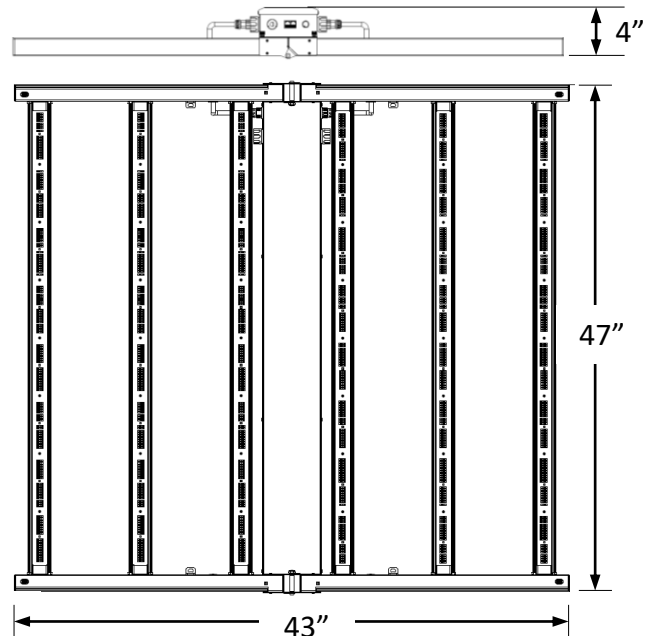

CTB6

LED Grow Light,
660 Watts

Project:	
Type:	
Catalog #:	

STANDARD

FEATURES

- Industry leading performance.
- No UV or IR in the beam.
- High uniformity.
- Patented spectrum.
- Suitable for CEA use with all crops.
- Input voltage = 120-277V.
- Custom dimming settings, with boost.
- Ideally suited for full, bloom, and veg spectrum applications.
- Aluminum housing.
- Easy installation and operation.
- Ships with a 10' cord, NEMA 6-15P plug, and 5-15P adaptor.

DIMENSIONS

Weight: 30 lbs.

ORDERING INFORMATION

Example: CTB6-660W-R1-SH-FS

Series	Wattage	Identifier	Housing Color		Spectrum	
CTB6	660W	R1	SH	silver housing	FS	full spectrum
					BS	bloom spectrum
					VS	veg spectrum

SPECIFICATIONS – FULL SPECTRUM

Light Source	LED
Spectra	Patented
Efficacy	2.5 $\mu\text{mol}/\text{J}$
PPF	1617 μmol
Input Power	660W MAX
Input Voltage / Current	120 @5.51A 240 @2.75A 277 @2.59A
L/W/H Weight	47 / 43 / 4 30lbs
Mounting Height	>6 Inches
Operating Temperature	-40°C - 50°C (-40°F - 122°F)
Thermal Management	Passive convection
Dimming	0-10V
Lifetime per TM21 Q70 / Q90	129K hrs / 40K hrs

SPECIFICATIONS – BLOOM SPECTRUM

Light Source	LED
Spectra	Patented
Efficacy	2.5 $\mu\text{mol}/\text{J}$
PPF	1644 μmol
Input Power	660W MAX
Input Voltage / Current	120 @5.49A 240 @2.74A 277 @2.60A
L/W/H Weight	47 / 43 / 4 30lbs
Mounting Height	>6 Inches
Operating Temperature	-40°C - 50°C (-40°F - 122°F)
Thermal Management	Passive convection
Dimming	0-10V
Lifetime per TM21 Q70 / Q90	129K hrs / 40K hrs