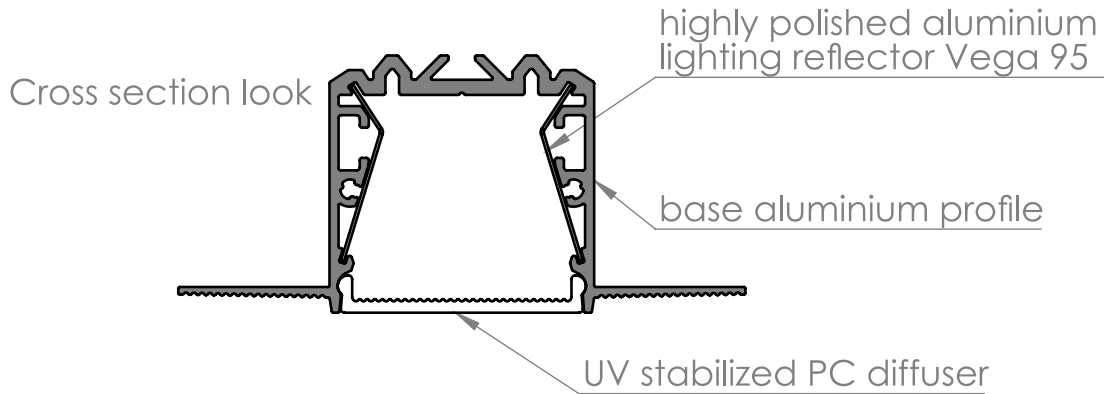

Plaster board profile

[x] - [dimensions in inches]

RPL35 US

PRODUCT CODE: RPL35 US

DESCRIPTION: anodized in silver aluminium LED profile

WEIGHT: 0.68 kg/m

UNITS: millimeters / [inches]

SCALE: 2:1