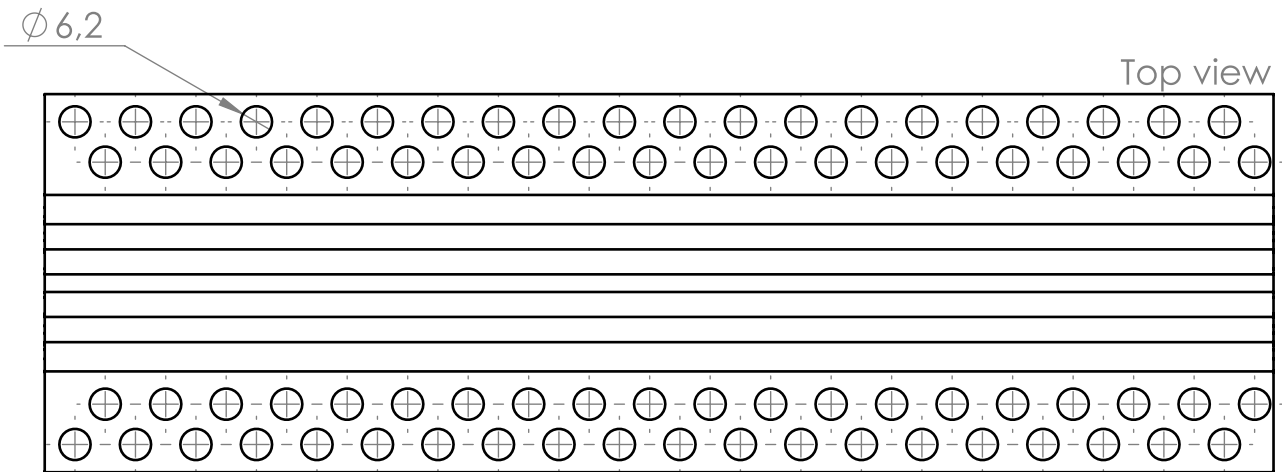

Plaster board profile

[x] - [dimensions in inches]

RPL35 US

PRODUCT CODE: RPL35 US

DESCRIPTION: anodized in silver aluminium LED profile

WEIGHT: 0.68 kg/m

UNITS: millimeters / [inches]

SCALE: 2:1