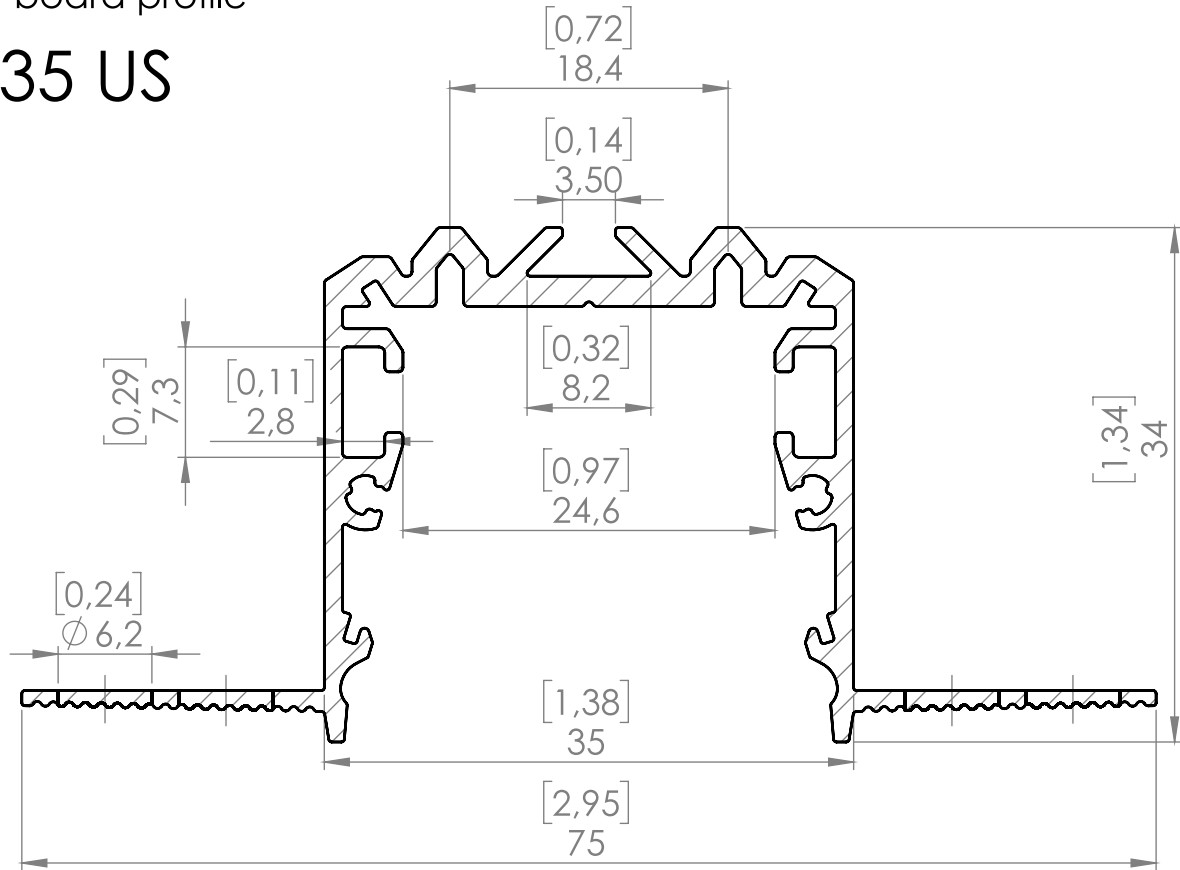

Plaster board profile

[x] - [dimensions in inches]

RPL35 US

PRODUCT CODE: RPL35 US

DESCRIPTION: anodized in silver aluminium LED profile

WEIGHT: 0.68 kg/m

UNITS: millimeters / [inches]

SCALE: 2:1

SHEET SIZE: A4

7669 Clinton Highway
Powell, TN, 37849 USA
+1 (865) 339-4956
www.w4susa.com
info@w4susa.com