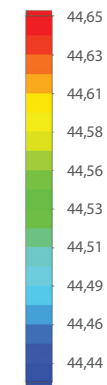

AL-NL
AB-NL
6-DURIS

AL-NL
AB-NL
EC-NL-H3L

NANO LINE LED PROFILE

NANO LINE; 6 x 14 mm

Nano Line (6x14mm) is the smallest linear profile in our current offer. As the diffuser we use UV resistant silicone material to achieve diffused, soft, homogenous, LEDs DOT's FREE 6mm line of light. The profile is dedicated for indirect light with 8mm width LED stripes. The heat dissipation of that profile can handle load of the LEDs up to 10W/m. Considering small capability of heat dissipation main application for the profile is accent led lighting with small power LEDs load. The profile can be recess into the floor (is walk over safe), walls, ceiling, kitchen furniture, tables. With the complete IP67 rated encapsulation the lamp will meet the wet environment requirements and the number of applications expands of showers, bathrooms, swimming pools, walking pads, sun terrace etc.

Nano Line
Floor mounting

Nano Line recessed into
wood counter top / desk

Nano Line
Wall mounting

Nano Line
Side mounted profile

Temperature (Solid) [°C]
Temperature ambient: 25°C
Total power: 10W/m (126 LEDs)
LED stripe: 6-DURIS

Finnish aluminum end caps:
EC-NL-H3L, EC-NL-H4R

Polar Candela Distribution Plot
Using Missed Rays

AL-NL
AB-NL
EC-NL-H3L