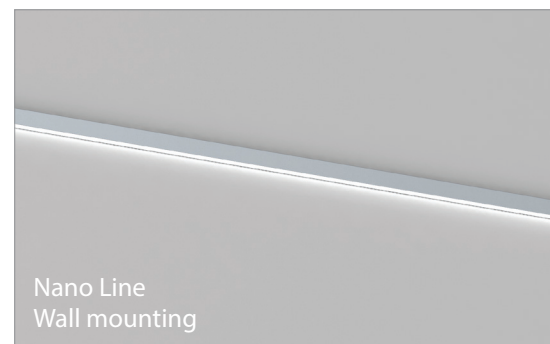

AL-NL
AB-NL
6-DURIS

AL-NL
AB-NL
EC-NL-H3L

NANO LINE LED PROFILE

NANO LINE; 6 x 14 mm

Nano Line (6x14mm) is the smallest linear profile in our current offer. As the diffuser we use UV resistant silicone material to achieve diffused, soft, homogenous, LEDs DOT's FREE 6mm line of light. The profile is dedicated for indirect light with 8mm width LED stripes. The heat dissipation of that profile can handle load of the LEDs up to 10W/m. Considering small capability of heat dissipation main application for the profile is accent led lighting with small power LEDs load. The profile can be recess into the floor (is walk over safe), walls, ceiling, kitchen furniture, tables. With the complete IP67 rated encapsulation the lamp will meet the wet environment requirements and the number of applications expands of showers, bathrooms, swimming pools, walking pads, sun terrace etc.

Nano Line
Floor mounting

Nano Line recessed into
wood counter top / desk

Nano Line
Wall mounting

Nano Line
Side mounted profile

Temperature (Solid) [°C]
Temperature ambient: 25°C
Total power: 10W/m (126 LEDs)
LED stripe: 6-DURIS

Finnish aluminum end caps:
EC-NL-H3L, EC-NL-H4R

Polar Candela Distribution Plot
Using Missed Rays

AL-NL
AB-NL
EC-NL-H3L