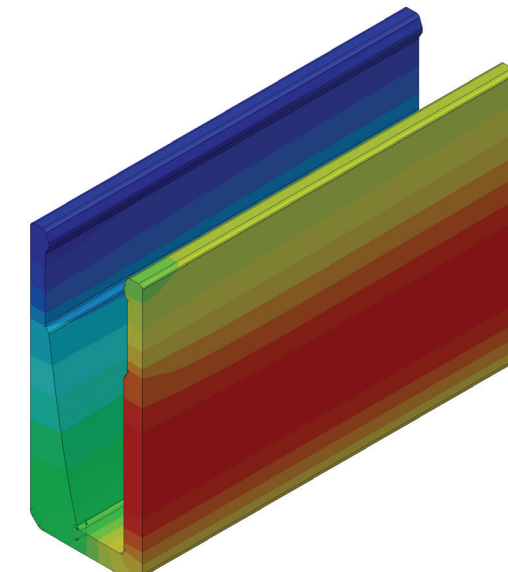

AL-NL
AB-NL
6-DURIS

AL-NL
AB-NL
EC-NL-H3L

NANO LINE LED PROFILE

NANO LINE; 6 x 14 mm

Nano Line (6x14mm) is the smallest linear profile in our current offer. As the diffuser we use UV resistant silicone material to achieve diffused, soft, homogenous, LEDs DOT's FREE 6mm line of light. The profile is dedicated for indirect light with 8mm width LED stripes. The heat dissipation of that profile can handle load of the LEDs up to 10W/m. Considering small capability of heat dissipation main application for the profile is accent led lighting with small power LEDs load. The profile can be recess into the floor (is walk over safe), walls, ceiling, kitchen furniture, tables. With the complete IP67 rated encapsulation the lamp will meet the wet environment requirements and the number of applications expands of showers, bathrooms, swimming pools, walking pads, sun terrace etc.

Nano Line
Floor mounting

Nano Line recessed into
wood counter top / desk

Nano Line
Wall mounting

Nano Line
Side mounted profile

Temperature (Solid) [°C]
Temperature ambient: 25°C
Total power: 10W/m (126 LEDs)
LED stripe: 6-DURIS

Finnish aluminum end caps:
EC-NL-H3L, EC-NL-H4R

Polar Candela Distribution Plot
Using Missed Rays

AL-NL
AB-NL
EC-NL-H3L