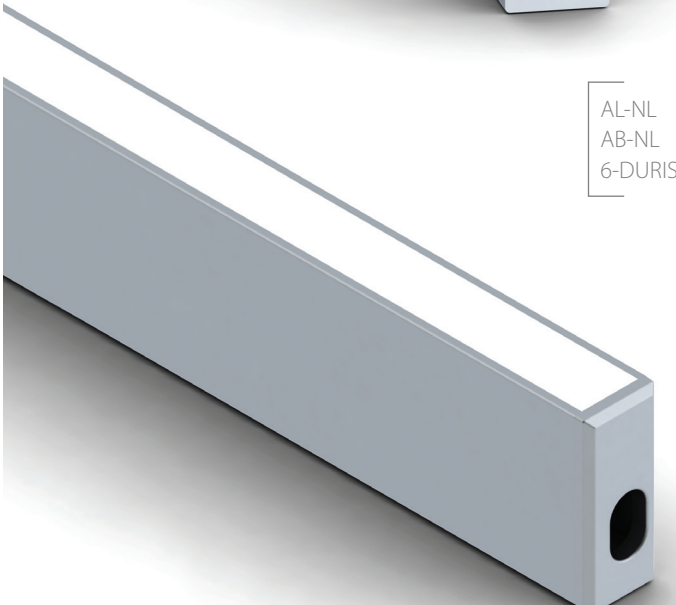

AL-NL
AB-NL
6-DURIS

AL-NL
AB-NL
EC-NL-H3L

NANO LINE LED PROFILE

NANO LINE; 6 x 14 mm

Nano Line (6x14mm) is the smallest linear profile in our current offer. As the diffuser we use UV resistant silicone material to achieve diffused, soft, homogenous, LEDs DOT's FREE 6mm line of light. The profile is dedicated for indirect light with 8mm width LED stripes. The heat dissipation of that profile can handle load of the LEDs up to 10W/m. Considering small capability of heat dissipation main application for the profile is accent led lighting with small power LEDs load. The profile can be recess into the floor (is walk over safe), walls, ceiling, kitchen furniture, tables. With the complete IP67 rated encapsulation the lamp will meet the wet environment requirements and the number of applications expands of showers, bathrooms, swimming pools, walking pads, sun terrace etc.

Nano Line
Floor mounting

Nano Line recessed into
wood counter top / desk

Nano Line
Wall mounting

Nano Line
Side mounted profile

Temperature (Solid) [°C]
Temperature ambient: 25°C
Total power: 10W/m (126 LEDs)
LED stripe: 6-DURIS