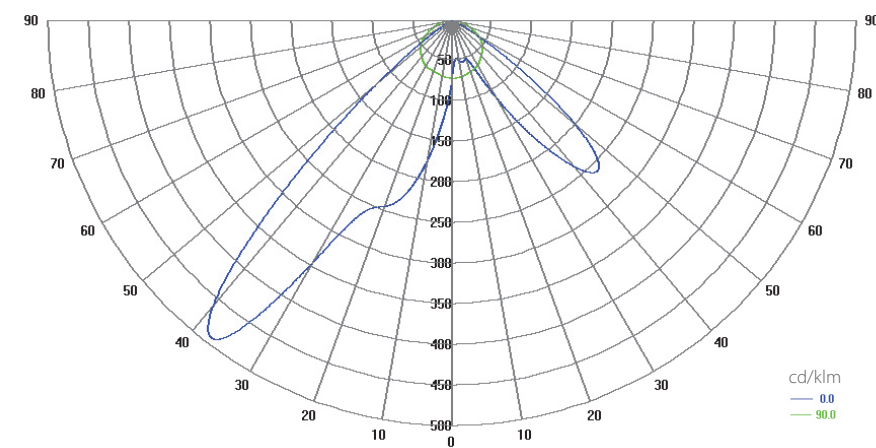

AL-NL
AB-NL
6-DURIS

AL-NL
AB-NL
EC-NL-H3L

NANO LINE LED PROFILE

NANO LINE; 6 x 14 mm

Nano Line (6x14mm) is the smallest linear profile in our current offer. As the diffuser we use UV resistant silicone material to achieve diffused, soft, homogenous, LEDs DOT's FREE 6mm line of light. The profile is dedicated for indirect light with 8mm width LED stripes. The heat dissipation of that profile can handle load of the LEDs up to 10W/m. Considering small capability of heat dissipation main application for the profile is accent led lighting with small power LEDs load. The profile can be recess into the floor (is walk over safe), walls, ceiling, kitchen furniture, tables. With the complete IP67 rated encapsulation the lamp will meet the wet environment requirements and the number of applications expands of showers, bathrooms, swimming pools, walking pads, sun terrace etc.

Nano Line
Floor mounting

Nano Line recessed into
wood counter top / desk

Nano Line
Wall mounting

Nano Line
Side mounted profile

Temperature (Solid) [°C]
Temperature ambient: 25°C
Total power: 10W/m (126 LEDs)
LED stripe: 6-DURIS

Finnish aluminum end caps:
EC-NL-H3L, EC-NL-H4R

Polar Candela Distribution Plot
Using Missed Rays

AL-NL
AB-NL
EC-NL-H3L