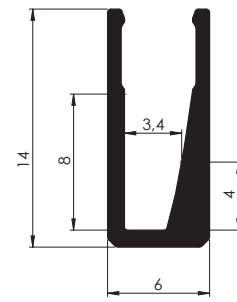

AL-NL
AB-NL
6-DURIS

AL-NL
AB-NL
EC-NL-H3L

NANO LINE LED PROFILE

NANO LINE; 6 x 14 mm

Nano Line (6x14mm) is the smallest linear profile in our current offer. As the diffuser we use UV resistant silicone material to achieve diffused, soft, homogenous, LEDs DOT's FREE 6mm line of light. The profile is dedicated for indirect light with 8mm width LED stripes. The heat dissipation of that profile can handle load of the LEDs up to 10W/m. Considering small capability of heat dissipation main application for the profile is accent led lighting with small power LEDs load. The profile can be recess into the floor (is walk over safe), walls, ceiling, kitchen furniture, tables. With the complete IP67 rated encapsulation the lamp will meet the wet environment requirements and the number of applications expands of showers, bathrooms, swimming pools, walking pads, sun terrace etc.

Nano Line
Floor mounting

Nano Line recessed into
wood counter top / desk

Nano Line
Wall mounting

Nano Line
Side mounted profile

Temperature (Solid) [°C]
Temperature ambient: 25°C
Total power: 10W/m (126 LEDs)
LED stripe: 6-DURIS

Finnish aluminum end caps:
EC-NL-H3L, EC-NL-H4R

Polar Candela Distribution Plot
Using Missed Rays

AL-NL
AB-NL
EC-NL-H3L