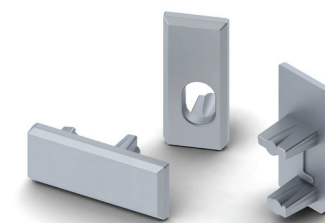

AL-NL
AB-NL
6-DURIS

AL-NL
AB-NL
EC-NL-H3L

NANO LINE LED PROFILE

NANO LINE; 6 x 14 mm

Nano Line (6x14mm) is the smallest linear profile in our current offer. As the diffuser we use UV resistant silicone material to achieve diffused, soft, homogenous, LEDs DOT's FREE 6mm line of light. The profile is dedicated for indirect light with 8mm width LED stripes. The heat dissipation of that profile can handle load of the LEDs up to 10W/m. Considering small capability of heat dissipation main application for the profile is accent led lighting with small power LEDs load. The profile can be recess into the floor (is walk over safe), walls, ceiling, kitchen furniture, tables. With the complete IP67 rated encapsulation the lamp will meet the wet environment requirements and the number of applications expands of showers, bathrooms, swimming pools, walking pads, sun terrace etc.

Nano Line
Floor mounting

Nano Line recessed into
wood counter top / desk

Nano Line
Wall mounting

Nano Line
Side mounted profile

Temperature (Solid) [°C]
Temperature ambient: 25°C
Total power: 10W/m (126 LEDs)
LED stripe: 6-DURIS