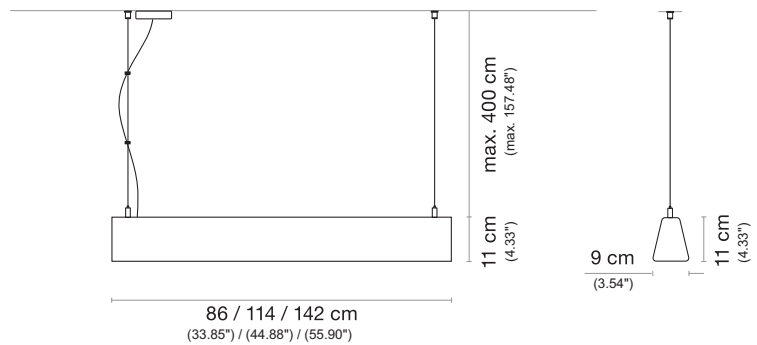

Hanging

DESCRIPTION

Dalia is a high-performance linear luminaire for suspending (up to 178 lm/W) with a trapezoidal section of 9cm x 11cm.

Available in a wide range of colours, with a textured matt finish, it anticipates interior design trends to offer architects and designers a wide range of opportunities for expression.