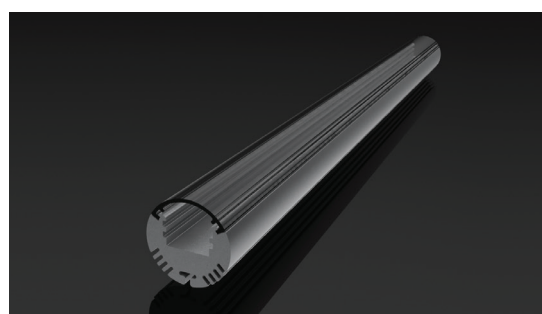

AL-RO
AB-RO

ALU ROUND Ø24mm

ALU ROUND; Ø 24

FEATURES:

- High quality round shape polycarbonate diffuser
- Diffuser is placed/removed from the top on click
- High quality anodized aluminum base
- Heavy duty "heat sink" for high power LEDs
- Compatible with up to 12mm wide high power LED bars
- Available finish end caps and mounting system with angle regulation
- Two different installation options (wall or suspended)
- Available in length of 2m/1m with clear or frosted diffuser

APPLICATIONS:

- Hotels headboard bed reading lamp with angle regulation
- Show rooms track LED lighting
- Reception desk main LED lighting
- Restaurants above table main LED lighting
- Shopping boutiques exposition LED lighting

ALU-ROUND ANALYSES

Temperature (Solid) [°C]

Temperature ambient: 25°C
Total power: 21,6 W/m (90 LEDs)
LED stripe: 10-5060

Polar Candela Distribution Plot Using Missed Rays

DESCRIPTION

This is small round shape LED profile with round diffuser. It has been designed for high power led lighting. Massive aluminum weight provides excellent mechanical and thermal protection to the LEDs. The profile is made from anodized aluminum and it comes with round UV resistant polycarbonate clear or frosted diffuser. The installation of the diffuser is from the front on click. Installation and removing is easy and simple. It comes in comes in 1/2/3m sections and is suitable for high power led lighting. The ALU-ROUND can be installed in the wardrobe or closet as the clothes rod led lighting, in the jewelry cases, refrigerated cabinets at the grocery store and other places.