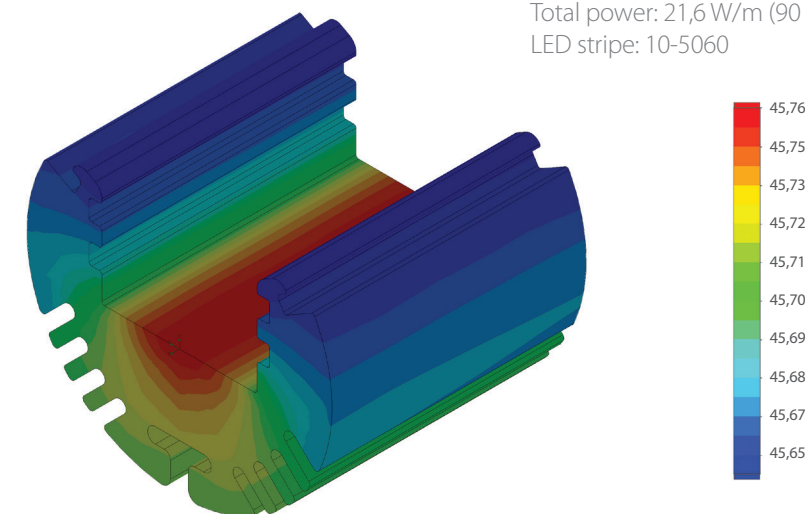

AL-RO
AB-RO

ALU ROUND Ø24mm

ALU ROUND; Ø 24

FEATURES:

- High quality round shape polycarbonate diffuser
- Diffuser is placed/removed from the top on click
- High quality anodized aluminum base
- Heavy duty "heat sink" for high power LEDs
- Compatible with up to 12mm wide high power LED bars
- Available finish end caps and mounting system with angle regulation
- Two different installation options (wall or suspended)
- Available in length of 2m/1m with clear or frosted diffuser

ALU-ROUND ANALYSES

Temperature (Solid) [°C]

Temperature ambient: 25°C
Total power: 21,6 W/m (90 LEDs)
LED stripe: 10-5060

Polar Candela Distribution Plot Using Missed Rays

DESCRIPTION

This is small round shape LED profile with round diffuser. It has been designed for high power led lighting. Massive aluminum weight provides excellent mechanical and thermal protection to the LEDs. The profile is made from anodized aluminum and it comes with round UV resistant polycarbonate clear or frosted diffuser. The installation of the diffuser is from the front on click. Installation and removing is easy and simple. It comes in comes in 1/2/3m sections and is suitable for high power led lighting. The ALU-ROUND can be installed in the wardrobe or closet as the clothes rod led lighting, in the jewelry cases, refrigerated cabinets at the grocery store and other places.