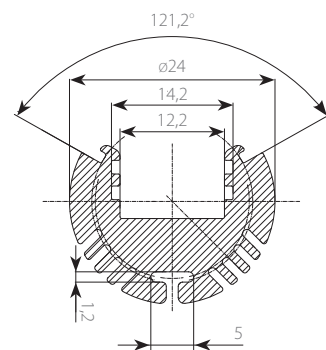

AL-RO
AB-RO

ALU ROUND Ø24mm

ALU ROUND; Ø 24

FEATURES:

- High quality round shape polycarbonate diffuser
- Diffuser is placed/removed from the top on click
- High quality anodized aluminum base
- Heavy duty "heat sink" for high power LEDs
- Compatible with up to 12mm wide high power LED bars
- Available finish end caps and mounting system with angle regulation
- Two different installation options (wall or suspended)
- Available in length of 2m/1m with clear or frosted diffuser

ALU-ROUND ANALYSES

Temperature (Solid) [°C]

Temperature ambient: 25°C
Total power: 21,6 W/m (90 LEDs)
LED stripe: 10-5060

Polar Candela Distribution Plot Using Missed Rays

DESCRIPTION

This is small round shape LED profile with round diffuser. It has been designed for high power led lighting. Massive aluminum weight provides excellent mechanical and thermal protection to the LEDs. The profile is made from anodized aluminum and it comes with round UV resistant polycarbonate clear or frosted diffuser. The installation of the diffuser is from the front on click. Installation and removing is easy and simple. It comes in comes in 1/2/3m sections and is suitable for high power led lighting. The ALU-ROUND can be installed in the wardrobe or closet as the clothes rod led lighting, in the jewelry cases, refrigerated cabinets at the grocery store and other places.