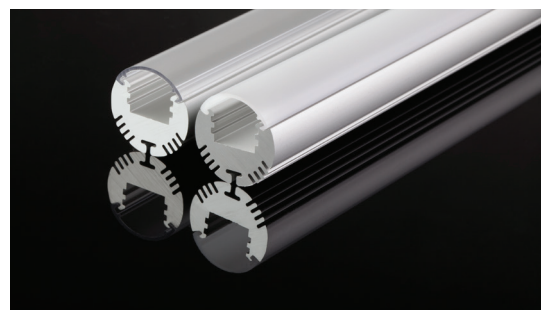

AL-RO
AB-RO

ALU ROUND Ø24mm

ALU ROUND; Ø 24

FEATURES:

- High quality round shape polycarbonate diffuser
- Diffuser is placed/removed from the top on click
- High quality anodized aluminum base
- Heavy duty "heat sink" for high power LEDs
- Compatible with up to 12mm wide high power LED bars
- Available finish end caps and mounting system with angle regulation
- Two different installation options (wall or suspended)
- Available in length of 2m/1m with clear or frosted diffuser

APPLICATIONS:

- Hotels headboard bed reading lamp with angle regulation
- Show rooms track LED lighting
- Reception desk main LED lighting
- Restaurants above table main LED lighting
- Shopping boutiques exposition LED lighting

ALU-ROUND ANALYSES

Temperature (Solid) [°C]

Temperature ambient: 25°C
Total power: 21,6 W/m (90 LEDs)
LED stripe: 10-5060

Polar Candela Distribution Plot Using Missed Rays

DESCRIPTION

This is small round shape LED profile with round diffuser. It has been designed for high power led lighting. Massive aluminum weight provides excellent mechanical and thermal protection to the LEDs. The profile is made from anodized aluminum and it comes with round UV resistant polycarbonate clear or frosted diffuser. The installation of the diffuser is from the front on click. Installation and removing is easy and simple. It comes in comes in 1/2/3m sections and is suitable for high power led lighting. The ALU-ROUND can be installed in the wardrobe or closet as the clothes rod led lighting, in the jewelry cases, refrigerated cabinets at the grocery store and other places.