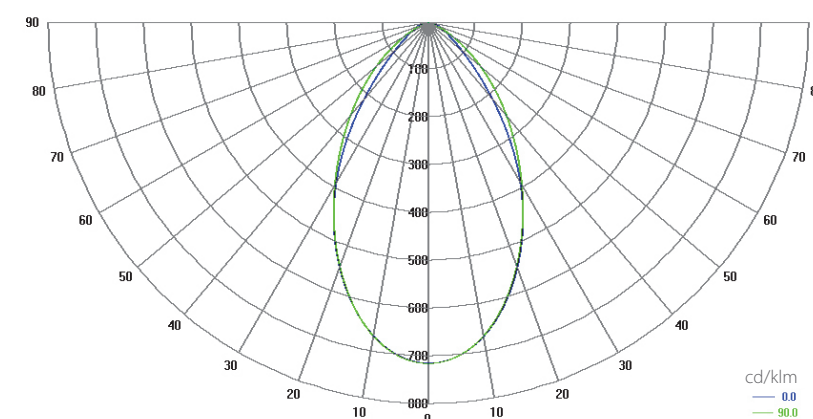

AL-RO
AB-RO

ALU ROUND Ø24mm

ALU ROUND; Ø 24

FEATURES:

- High quality round shape polycarbonate diffuser
- Diffuser is placed/removed from the top on click
- High quality anodized aluminum base
- Heavy duty "heat sink" for high power LEDs
- Compatible with up to 12mm wide high power LED bars
- Available finish end caps and mounting system with angle regulation
- Two different installation options (wall or suspended)
- Available in length of 2m/1m with clear or frosted diffuser

ALU-ROUND ANALYSES

Temperature (Solid) [°C]

Temperature ambient: 25°C
Total power: 21,6 W/m (90 LEDs)
LED stripe: 10-5060

Polar Candela Distribution Plot Using Missed Rays

DESCRIPTION

This is small round shape LED profile with round diffuser. It has been designed for high power led lighting. Massive aluminum weight provides excellent mechanical and thermal protection to the LEDs. The profile is made from anodized aluminum and it comes with round UV resistant polycarbonate clear or frosted diffuser. The installation of the diffuser is from the front on click. Installation and removing is easy and simple. It comes in comes in 1/2/3m sections and is suitable for high power led lighting. The ALU-ROUND can be installed in the wardrobe or closet as the clothes rod led lighting, in the jewelry cases, refrigerated cabinets at the grocery store and other places.