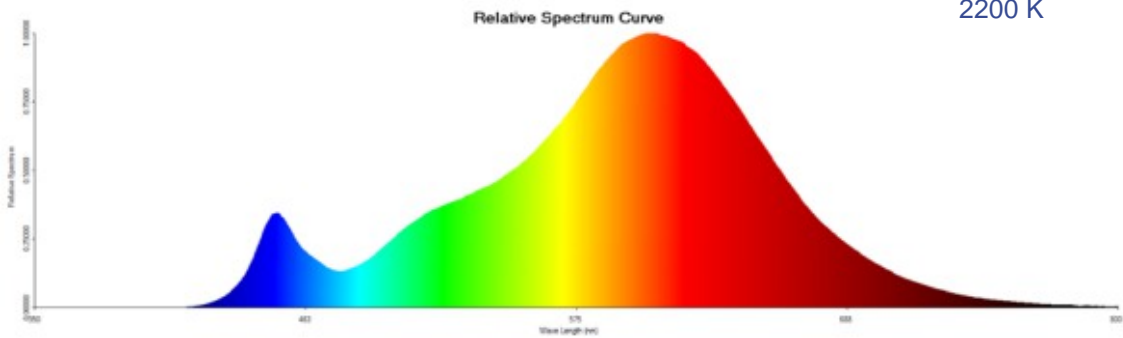

* Parameters tolerance +/- 7%

Technical specifications

LED package size	2835
LED quantity	120/m
Cutting section	24V - 50 mm
Max. power consumption	10.8 W/m
Luminous efficacy	51 lm/W
Binning	3 SDCM
Beam angle	120°
Nominal voltage	24V DC
IP rating	IP44/IP66 ¹
Colour rendering index	80+
Dimmable	Yes

¹ Parameters tolerance +/- 7%

Light spectrum

* Parameters tolerance +/- 7%

Beam angle

* Parameters tolerance +/- 7%