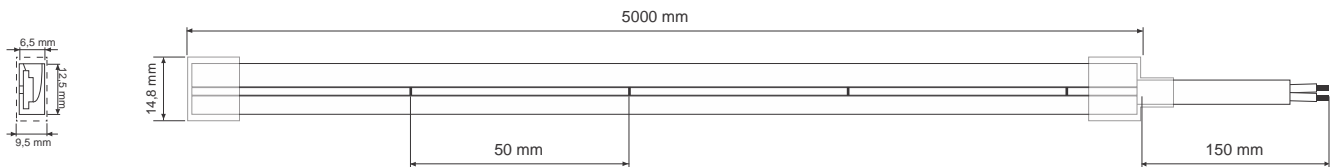

White IP44/IP66 Neon-Style Flexible LED Light Line Flex Super Slim Series

Key Features

- Top-quality components,
- LEDs from OSRAM binned in 3 MacAdam steps,
- LED strip efficiency up to 51 lm / W
- elastic silicone cover,
- 120 LEDs per meter,
- high color rendering index CRI Ra80 +,
- Dimmable,
- only 6 mm wide,
- supply voltage 24V DC,
- protection against polarity reversal,
- IP44/IP66¹ Ingress Protection Rating possible,
- Can be cut every 50mm,
- packed on 5m rolls,
- Manufactured in Europe for Wired4Signs USA

* Parameters tolerance +/- 7%

Technical specifications

LED package size	2835
LED quantity	120/m
Cutting section	24V - 50 mm
Max. power consumption	10.8 W/m
Luminous efficacy	51 lm/W
Binning	3 SDCM
Beam angle	120°
Nominal voltage	24V DC
IP rating	IP44/IP66 ¹
Colour rendering index	80+
Dimmable	Yes

Light parameters

Colour	IP44/IP66 ¹	Luminous flux
warm	2200 K	460 lm/m
daylight	4000 K	520 lm/m
daylight	5000 K	555 lm/m

¹ Parameters tolerance +/- 7%

Product codes

Colour	Voltage	IP44/IP66 ¹
warm	24V	LED-NEON-FLEX-SUPER-SLIM-5M-24V-2200
daylight	24V	LED-NEON-FLEX-SUPER-SLIM-5M-24V-4000
daylight	24V	LED-NEON-FLEX-SUPER-SLIM-5M-24V-5000

Dimensions

Accessories

Name	Product code	Recommended for 1m	Width
 Mounting bracket	LED-NEON-FLEX-SUPER-SLIM-ST	4 pcs.	38 mm
 Mounting channel	LED-NEON-FLEX-SUPER-SLIM-1M-BAR	1 pcs.	1000 mm
Mounting channel	LED-NEON-FLEX-SUPER-SLIM-2M-BAR	-	2000 mm