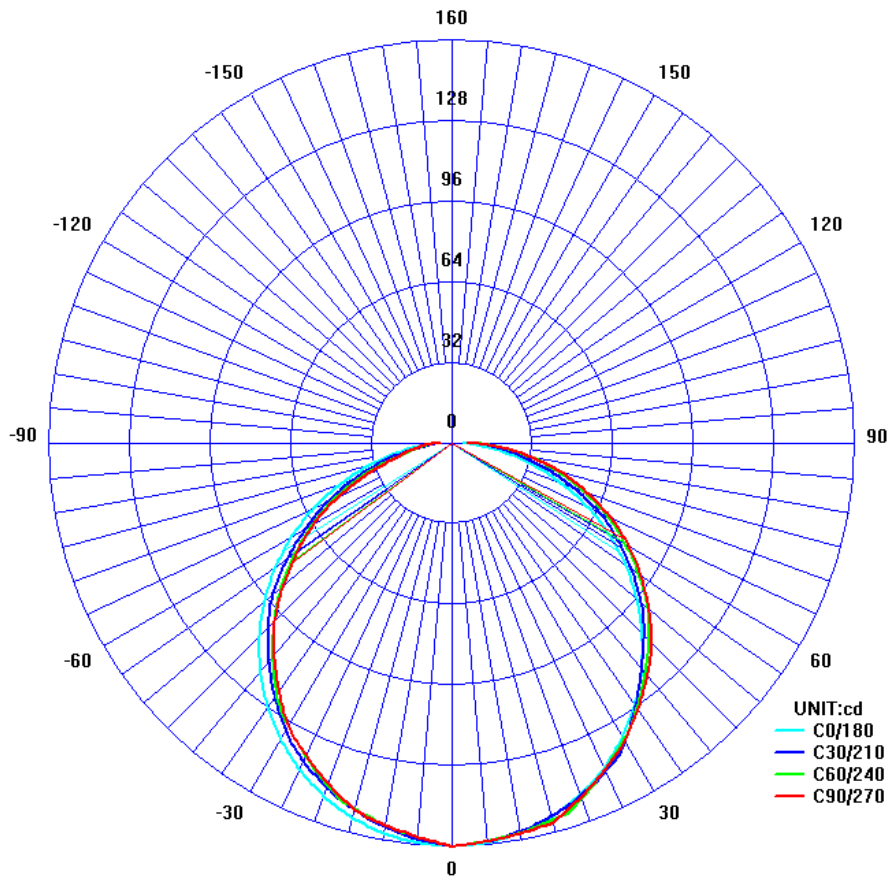

White IP44/IP66 Neon-Style Flexible LED Light Line Flex Super Slim Series

Key Features

- Top-quality components,
- LEDs from OSRAM binned in 3 MacAdam steps,
- LED strip efficiency up to 51 lm / W
- elastic silicone cover,
- 120 LEDs per meter,
- high color rendering index CRI Ra80 +,
- Dimmable,
- only 6 mm wide,
- supply voltage 24V DC,
- protection against polarity reversal,
- IP44/IP66¹ Ingress Protection Rating possible,
- Can be cut every 50mm,
- packed on 5m rolls,
- Manufactured in Europe for Wired4Signs USA

* Parameters tolerance +/- 7%

Technical specifications

LED package size	2835
LED quantity	120/m
Cutting section	24V - 50 mm
Max. power consumption	10.8 W/m
Luminous efficacy	51 lm/W
Binning	3 SDCM
Beam angle	120°
Nominal voltage	24V DC
IP rating	IP44/IP66 ¹
Colour rendering index	80+
Dimmable	Yes

Light parameters

Colour	IP44/IP66 ¹	Luminous flux
warm	2200 K	460 lm/m
daylight	4000 K	520 lm/m
daylight	5000 K	555 lm/m

¹ Parameters tolerance +/- 7%

Product codes

Colour	Voltage	IP44/IP66 ¹
warm	24V	LED-NEON-FLEX-SUPER-SLIM-5M-24V-2200
daylight	24V	LED-NEON-FLEX-SUPER-SLIM-5M-24V-4000
daylight	24V	LED-NEON-FLEX-SUPER-SLIM-5M-24V-5000

¹ Parameters tolerance +/- 7%

Light spectrum

* Parameters tolerance +/- 7%

Beam angle

* Parameters tolerance +/- 7%