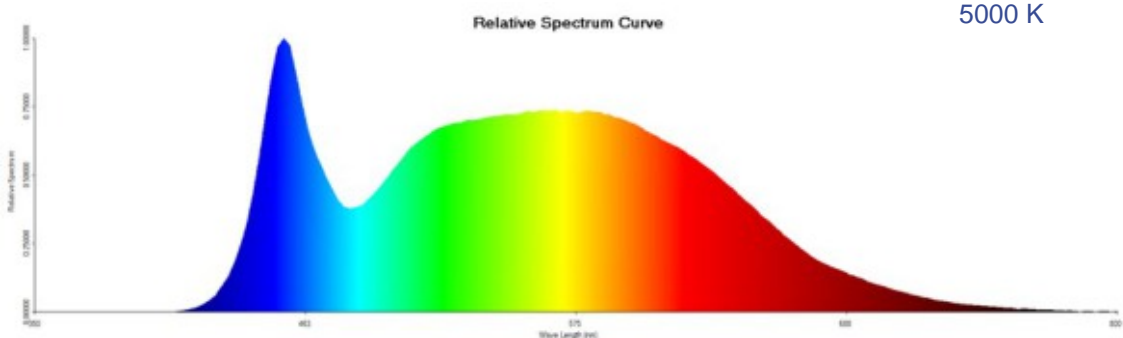

* Parameters tolerance +/- 7%

Technical specifications

LED package size	2835
LED quantity	120/m
Cutting section	24V - 50 mm
Max. power consumption	10.8 W/m
Luminous efficacy	51 lm/W
Binning	3 SDCM
Beam angle	120°
Nominal voltage	24V DC
IP rating	IP44/IP66 ¹
Colour rendering index	80+
Dimmable	Yes

¹ Parameters tolerance +/- 7%

Light spectrum

* Parameters tolerance +/- 7%

Beam angle

* Parameters tolerance +/- 7%