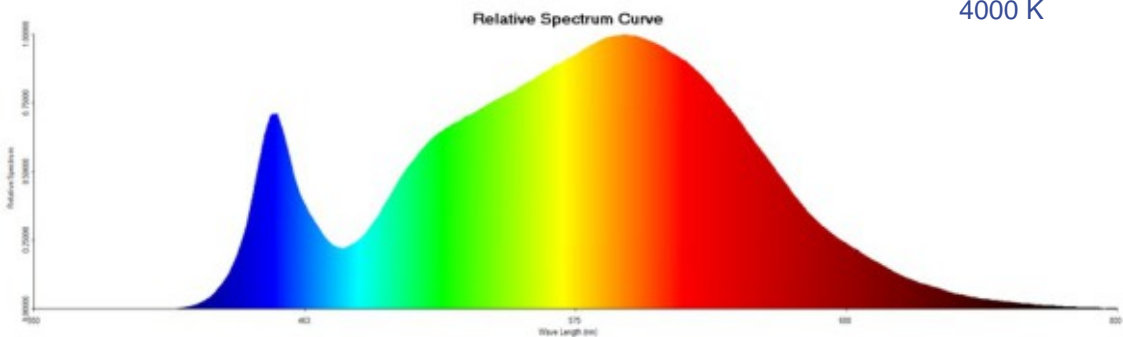

* Parameters tolerance +/- 7%

Technical specifications

LED package size	2835
LED quantity	120/m
Cutting section	24V - 50 mm
Max. power consumption	10.8 W/m
Luminous efficacy	51 lm/W
Binning	3 SDCM
Beam angle	120°
Nominal voltage	24V DC
IP rating	IP44/IP66 ¹
Colour rendering index	80+
Dimmable	Yes

¹ Parameters tolerance +/- 7%

Light spectrum

* Parameters tolerance +/- 7%

Beam angle

* Parameters tolerance +/- 7%