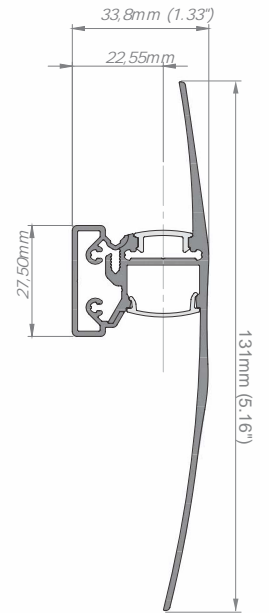

# WALLEDLAMP

WALL LED LAMP; 131 x 33,8mm (5.16" x 1.33")

## FUTURES:

- Y Decorative modern design Wall LED lamp
- Y Great heat dissipation for high power led stripes up to 30W/m
- Y Two side LED light output
- Y Very fine anodizing surface
- Y Matching installation/hiding base for power supply
- Y Aluminum accessories

## DESCRIPTION

Decorative wall installed LED profile with two direction light outputs up and down. Quality finish and very fine anodizing surface give you the chance to build up LED lamp what you can hang on in walking areas such as hotel hallways, cinemas, restaurants, lobby. The lamp can be powered by two high power single color or RGB LED stripes. Great heat dissipation allow to use high power LEDs up to 30W/m. Installation to the wall is made thru the installation base which working as the hiding housing for the powersupply. Wall LED Lamp and the base are sale in 2m units for future cut.

## WALL LED LAMP ANALYSES

Polar Candela Distribution Plot  
Using Missed Rays

Temperature (Solid) [°C]

Temperature ambient: 25°C

Total power: 44W/m

(72x DURISE5 LEDs & 96x 3528 LEDs)

LED stripe: 17-DURIS, 12-3528