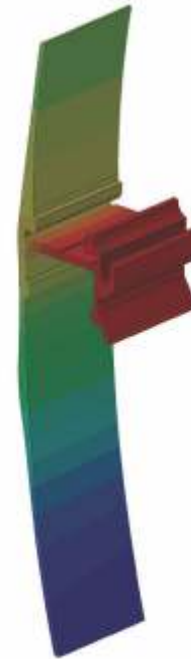

WALL LED LAMP ANALYSES

Polar Candela Distribution Plot
Using Missed Rays

Temperature (Solid) [°C]

Temperature ambient: 25°C

Total power: 44W/m

(72x DURISE5 LEDs & 96x 3528 LEDs)

LED stripe: 17-DURIS, 12-3528