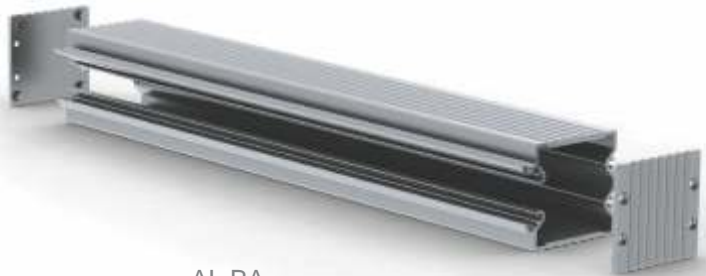

EC-BA

AL-WLL
AB-SLW
AB-SL

AL-BA