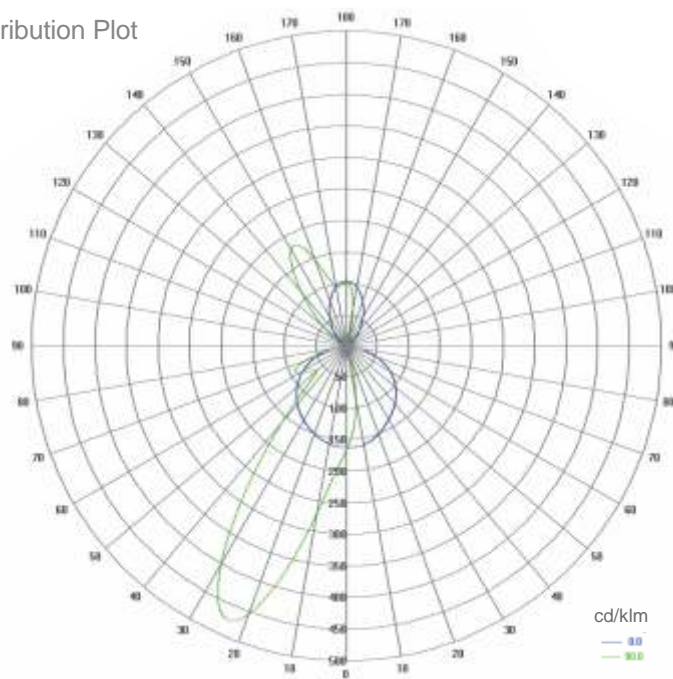

## DESCRIPTION

Decorative wall installed LED profile with two direction light outputs up and down. Quality finish and very fine anodizing surface give you the chance to build up LED lamp what you can hang on in walking areas such as hotel hallways, cinemas, restaurants, lobby. The lamp can be powered by two high power single color or RGB LED stripes. Great heat dissipation allow to use high power LEDs up to 30W/m. Installation to the wall is made thru the installation base which working as the hiding housing for the powersupply. Wall LED Lamp and the base are sale in 2m units for future cut.

## WALL LED LAMP ANALYSES

Polar Candela Distribution Plot  
Using Missed Rays

Temperature (Solid) [°C]

Temperature ambient: 25°C

Total power: 44W/m

(72x DURISE5 LEDs & 96x 3528 LEDs)

LED stripe: 17-DURIS, 12-3528