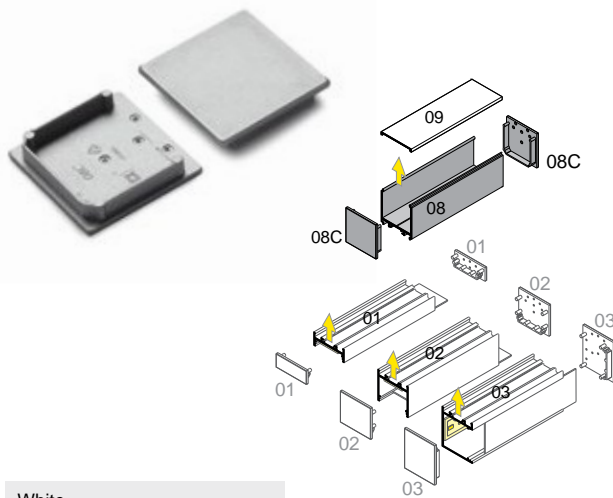

VARIO30-08C end cap

For variants: 15, 24, 32 /

White
LED-V4960001
Silver
LED-V4960040
Black
LED-V4960002
Grey
LED-V4960022