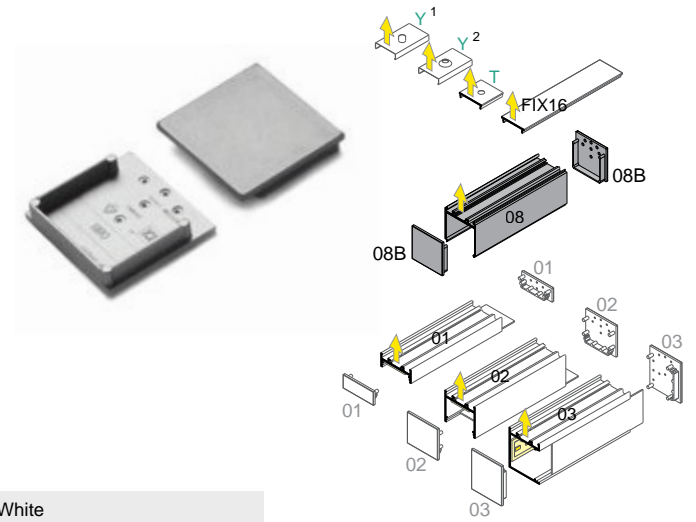

VARIO30-08B end cap

For variants: 15, 24, 32

White
LED-V4950001
Silver
LED-V4950040
Black
LED-V4950002
Gray
LED-V4950022