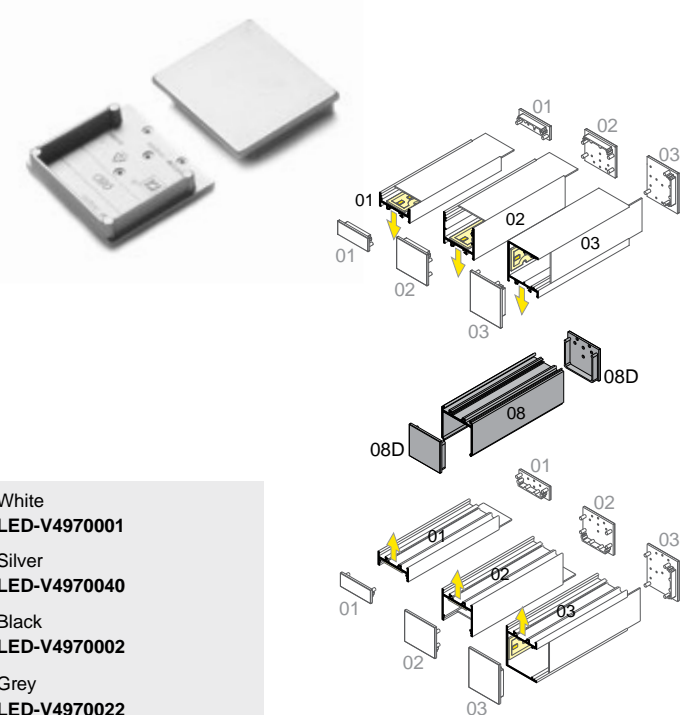

VARIO30-08D end cap

For variants: 16, 17, 18, 25, 26, 34

White
LED-V4970001
Silver
LED-V4970040
Black
LED-V4970002
Grey
LED-V4970022