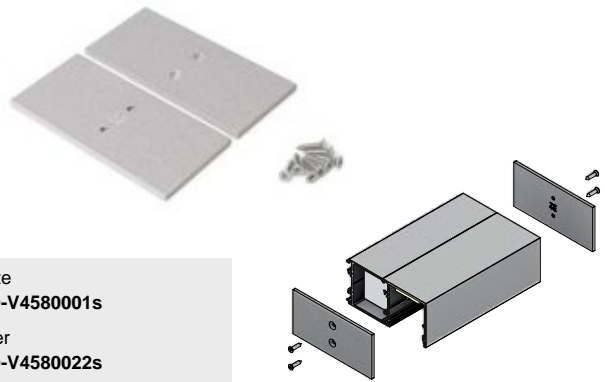

VARIO30-32 metal end cap

White
LED-V4580001s
Silver
LED-V458002s
Black
LED-V4580002s