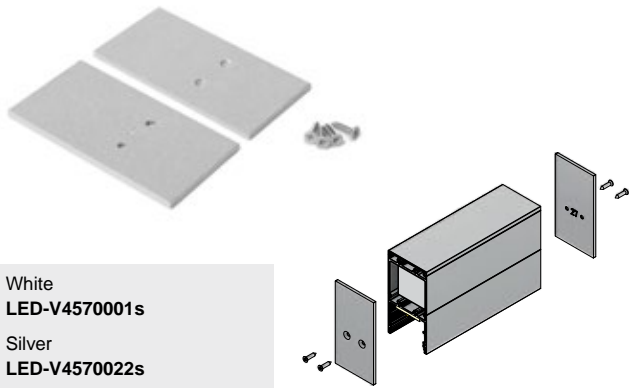

VARIO30-27 metal end cap

White
LED-V4570001s
Silver
LED-V457002s
Black
LED-V4570002s