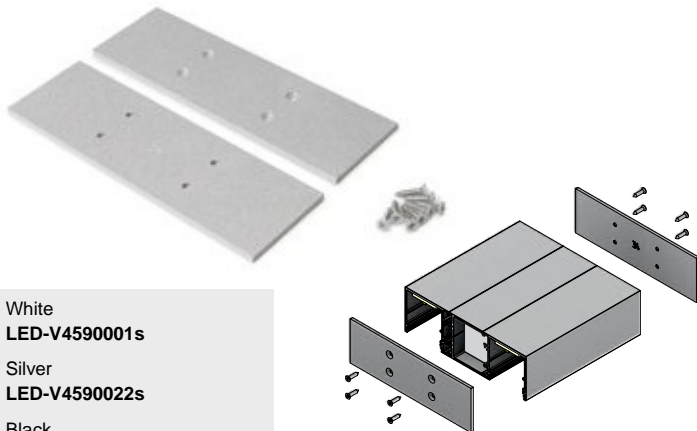

VARIO30-34 metal end cap

White
LED-V4590001s
Silver
LED-V459002s
Black
LED-V4590002s