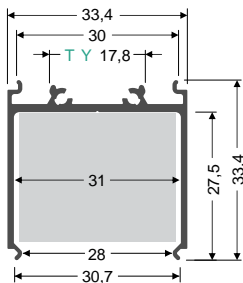

VARIO30-08

Vario30-08 is a complementary profile for the Vario30-01, Vario30-02 and Vario30-03 suitable for suspended and surface mounting. This complementary profile allows you to easily surface mount or suspend the Vario30 series LED channels. This profile can also be used on its own to mount a power supply. The clip in design feature also allows for easy access to LED drivers that may be installed into the LED channel. A range of optional accessories provides for infinite configuration possibilities