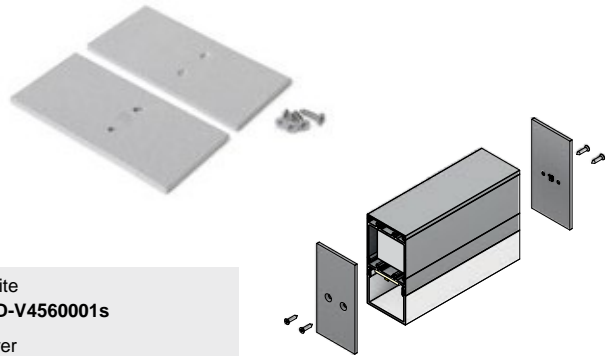

VARIO30-19-E9 metal end cap

White
LED-V4560001s
Silver
LED-V456002s
Black
LED-V4560002s