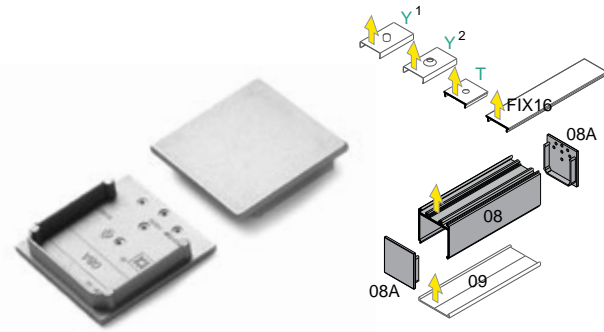

VARIO30-08

Vario30-08 is a complementary profile for the Vario30-01, Vario30-02 and Vario30-03 suitable for suspended and surface mounting. This complementary profile allows you to easily surface mount or suspend the Vario30 series LED channels. This profile can also be used on its own to mount a power supply. The clip in design feature also allows for easy access to LED drivers that may be installed into the LED channel. A range of optional accessories provides for infinite configuration possibilities

VARIOUS INSTALL OPTIONS WITH VARIO30-08

END CAPS KNOW HOW

EXAMPLE VARIANT 18

08 END CAPS

Material: ABS

VARIO30-08A end cap

White
LED-V4890001
 Silver
LED-V4940040
 Black
LED-V4940002
 Gray
LED-V4940022

VARIO30-08B end cap