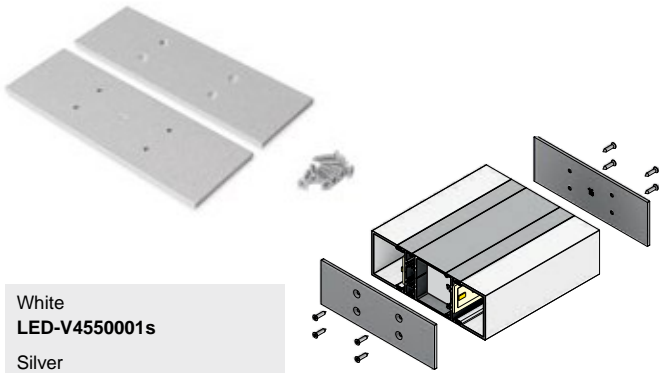

VARIO30-08

Vario30-08 is a complementary profile for the Vario30-01, Vario30-02 and Vario30-03 suitable for suspended and surface mounting. This complementary profile allows you to easily surface mount or suspend the Vario30 series LED channels. This profile can also be used on its own to mount a power supply. The clip in design feature also allows for easy access to LED drivers that may be installed into the LED channel. A range of optional accessories provides for infinite configuration possibilities

VARIO30-08D end cap

For variants: 16, 17, 18, 25, 26, 34

White
LED-V4970001
 Silver
LED-V4970040
 Black
LED-V4970002
 Grey
LED-V4970022

METAL END CAPS material: steel

VARIO30-16-E9 metal end cap

White
LED-V4550001s
Silver
LED-V455002s
Black
LED-V4550002s