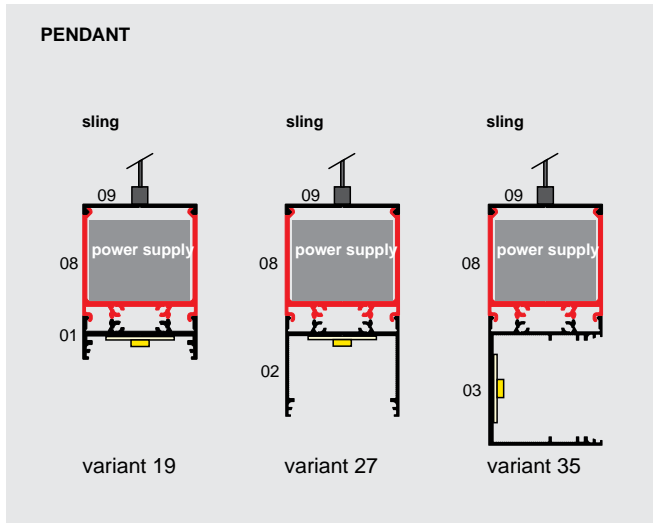

VARIOUS INSTALL OPTIONS WITH VARIO30-08