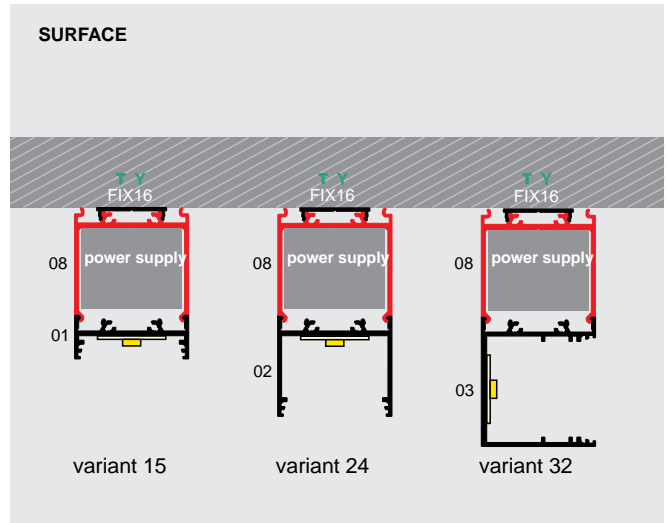

VARIOUS INSTALL OPTIONS WITH VARIO30-08