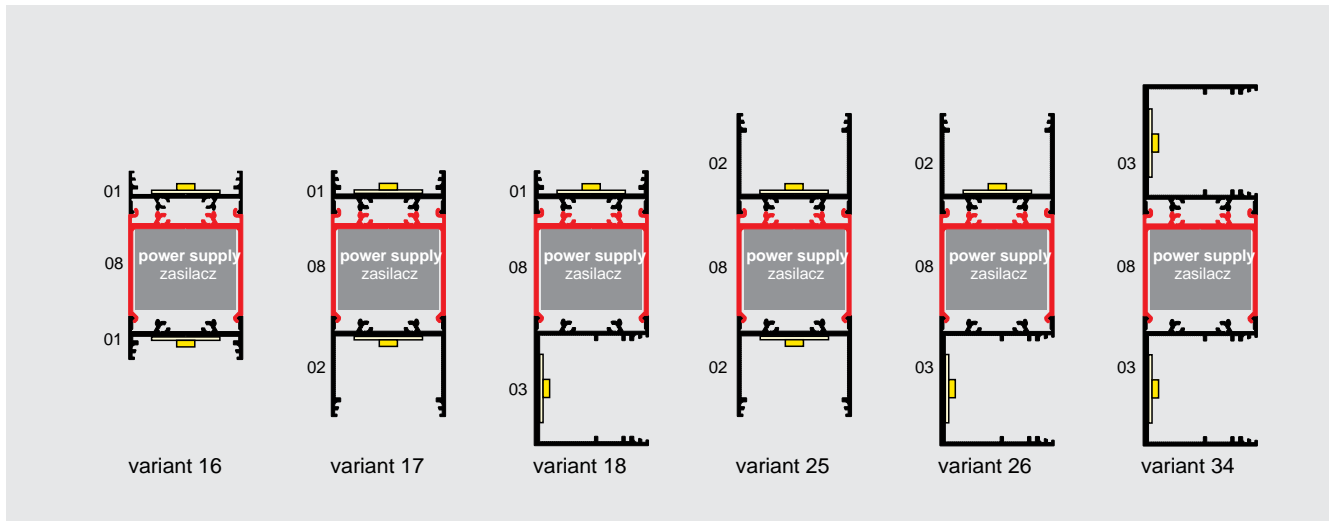

VARIOUS INSTALL OPTIONS WITH VARIO30-08