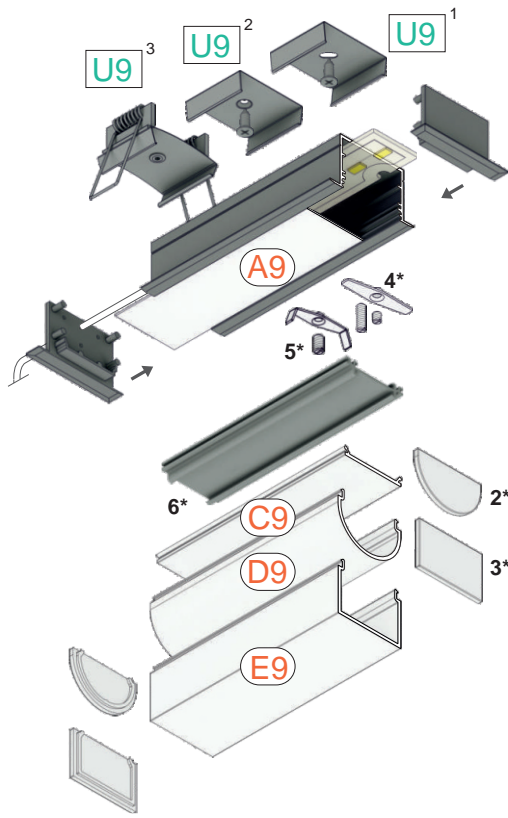

VARIO30-07

max 30 mm

recessed

architectural

lighting

- part of a larger system for luminaire construction
- multiple installation methods
- continuous line of light in angled connections
- unlimited possibilities for light creation

VARIO30-07
U9/ACDE-9

- U9**
mounting plate U9
- U9**
mounting plate U9 cone
- U9**
mounting plate U9 spring

A9
di user A9 slide

C9
di user C9 click

D9
di user D9 click

E9
di user E9 click

2*
End cap D9

3* 199
end cap E9

4*
LED clamp VARIO30

Clip de fixation LED VARIO30

5*
LED clamp VARIO30-1

6*
LED mounting VARIO30

white painted

anodized

black anodized

raw aluminium

connector VARIO30-07 90 deg bent
 † cznik VARIO30-07 90 st gi ty
 Verbinder VARIO30-07 90 Grad gebogen
 connecteur VARIO30-07 90 degrés plié

white painted **LED-V4800001S** anodized **LED-V4800020S** black anodized **LED-V4800021S**