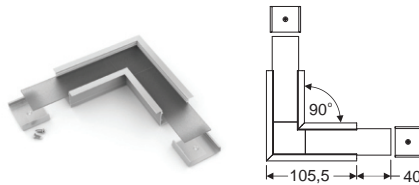

white painted **LED-V4780001S**   anodized **LED-V4780020S**   Black anodized **LED-V4780021S**

connector VARIO30-07 90 deg
† cznik VARIO30-07 90 st
Verbinder VARIO30-07 90 Grad
connecteur VARIO30-07 90 degrés