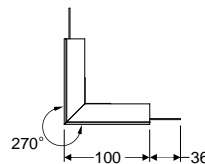

VARIO30-05 connector 270 deg bent
material: aluminium, polycarbonate

White painted
LED-V4770001s
Anodized
LED-V4770020s