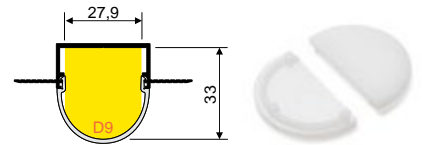

VARIO30-04, 30-05

- part of a larger system for luminaire construction
- continuous line of light in angled connections
- unlimited possibilities for light creation

Max 30 mm

spackle-in

LED PROFILE VARIO30-04

VARIO30-04 end cap

White LED-V4900001	Silver LED-V4900040	Gray LED-V4900022
-----------------------	------------------------	----------------------

A9
A9 slide di user

C9
C9 click di user

D9
D9 click di user D9 opal end cap