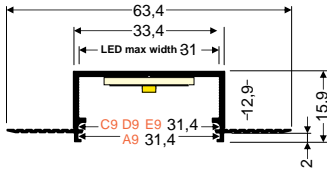

VARIO30-04, 30-05

- part of a larger system for luminaire construction
- continuous line of light in angled connections
- unlimited possibilities for light creation

Max 30 mm

spackle-in

LED PROFILE VARIO30-04

LED-V3180000P

Standard length 2000 mm

A9

A9 slide di user

C9

C9 click di user

D9

D9 click di user