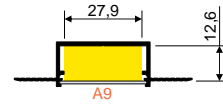

C9
C9 click di user