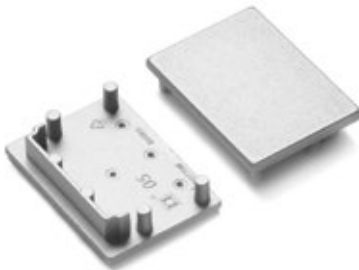

D9 opal end cap

E9

E9 click di user

E9 opal end cap

VARIO30-05 end cap

White

LED-V4910001

Silver

LED-V4910040

Grey

LED-V4910022

* Parameters tolerance +/- 7%

CONNECTORS

VARIO30-05 connector 60 deg
material: aluminium, polycarbonate

White painted
LED-V4720001s
Anodized
LED-V4720020s

VARIO30-05 connector 90 deg
material: aluminium, polycarbonate