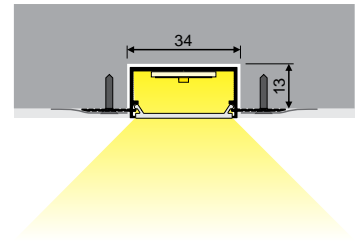

A9
A9 slide di user