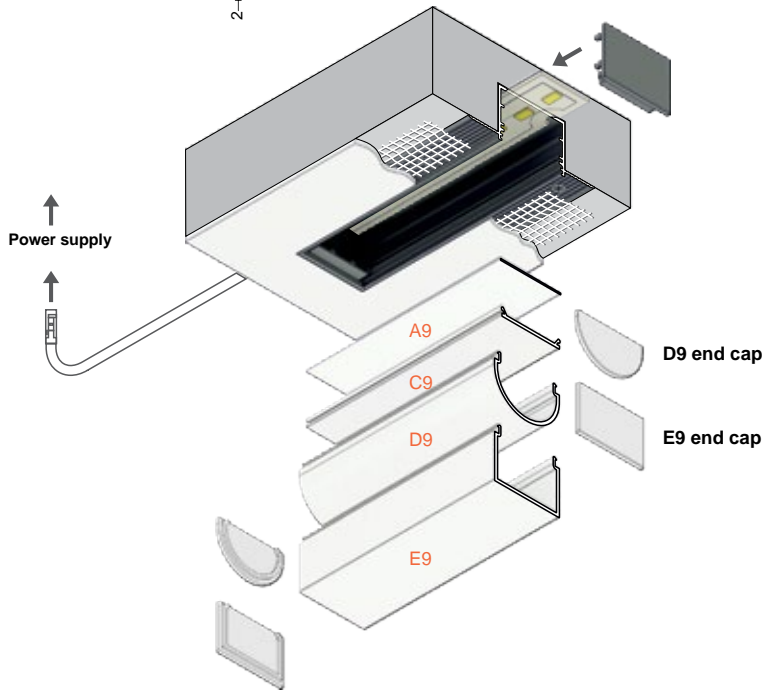

VARIO30-04, 30-05

- part of a larger system for luminaire construction
- continuous line of light in angled connections
- unlimited possibilities for light creation

Max 30 mm

spackle-in

LED PROFILE VARIO30-04

VARIO30-04 end cap

White LED-V4900001	Silver LED-V4900040	Gray LED-V4900022
-----------------------	------------------------	----------------------

A9
A9 slide di user

C9
C9 click di user

D9
D9 click di user D9 opal end cap

E9
E9 click di user E9 opal end cap

* Parameters tolerance +/- 7%

LED PROFILE VARIO30-05

white painted

LED-V3180001

anodized

LED-V3180020P

Raw aluminium

LED-V3180000P

Standard length 2000 mm

A9

A9 slide di user

C9

C9 click di user

D9

D9 click di user