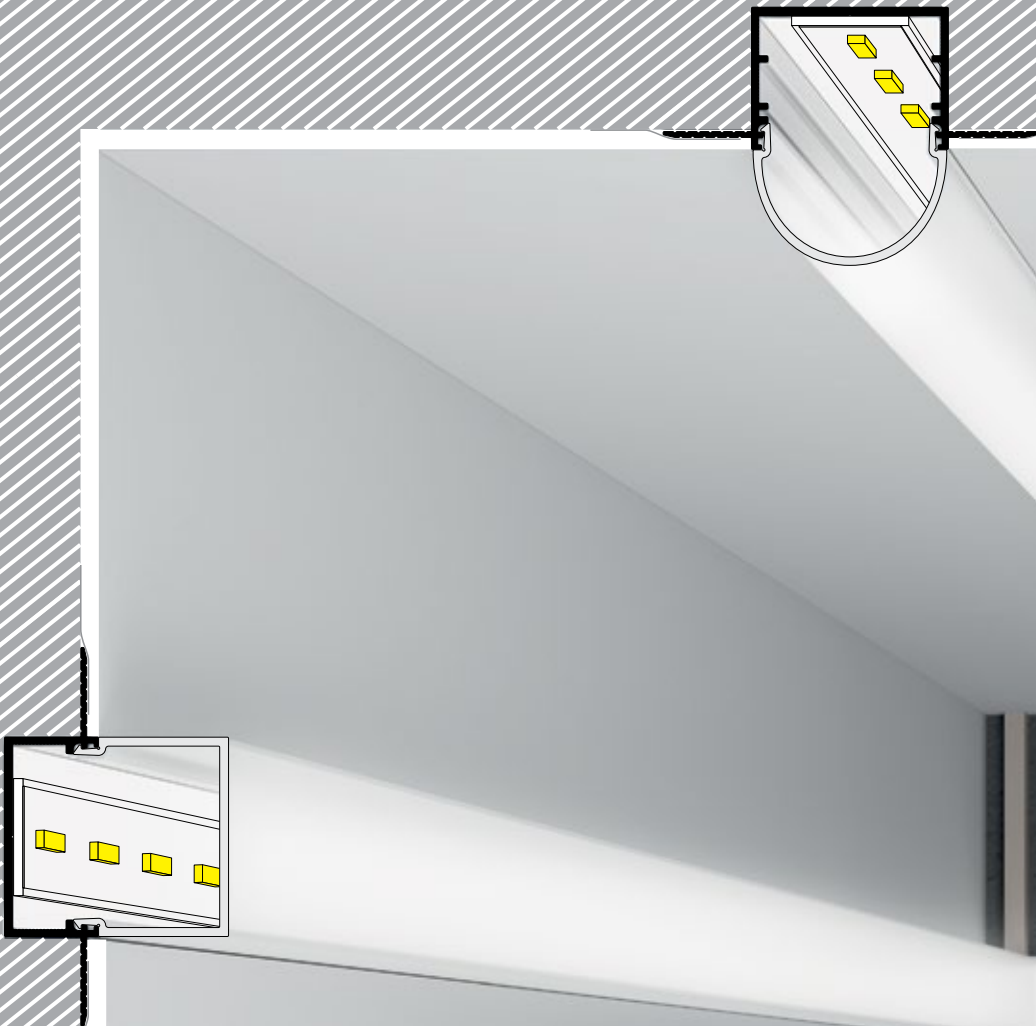

VARIO30-04, 30-05

- part of a larger system for luminaire construction
- continuous line of light in angled connections
- unlimited possibilities for light creation

Max 30 mm

spackle-in

LED PROFILE VARIO30-04

VARIO30-04 end cap

White LED-V4900001	Silver LED-V4900040	Gray LED-V4900022
-----------------------	------------------------	----------------------

A9
A9 slide di user

C9
C9 click di user

D9
D9 click di user D9 opal end cap

E9
E9 click di user E9 opal end cap

* Parameters tolerance +/- 7%

LED PROFILE VARIO30-05

white painted

LED-V3180001

anodized

LED-V3180020P

Raw aluminium

LED-V3180000P

Standard length 2000 mm

A9

A9 slide di user

C9

C9 click di user

D9

D9 click di user