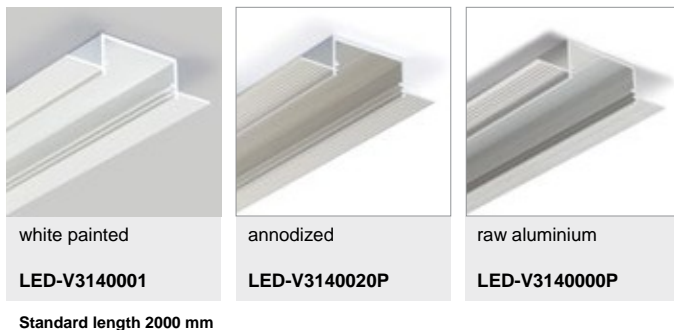

VARIO30-04, 30-05

- part of a larger system for luminaire construction
- continuous line of light in angled connections
- unlimited possibilities for light creation

Max 30 mm

spackle-in

LED PROFILE VARIO30-04

VARIO30-04 end cap

White LED-V4900001	Silver LED-V4900040	Gray LED-V4900022
-----------------------	------------------------	----------------------

A9
A9 slide di user

C9
C9 click di user

D9
D9 click di user D9 opal end cap

E9
E9 click di user E9 opal end cap

* Parameters tolerance +/- 7%

LED PROFILE VARIO30-05

white painted

LED-V3180001

anodized

LED-V3180020P

Raw aluminium

LED-V3180000P

Standard length 2000 mm

A9

A9 slide di user

C9

C9 click di user

D9

D9 click di user