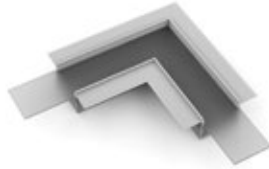

LED-V4910040

Grey

LED-V4910022

* Parameters tolerance +/- 7%

CONNECTORS

VARIO30-05 connector 60 deg
material: aluminium, polycarbonate

White painted
LED-V4720001s
Anodized
LED-V4720020s

VARIO30-05 connector 90 deg
material: aluminium, polycarbonate