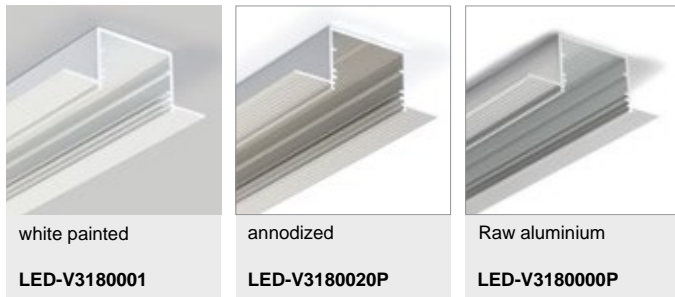

VARIO30-04, 30-05

- part of a larger system for luminaire construction
- continuous line of light in angled connections
- unlimited possibilities for light creation

Max 30 mm

spackle-in

LED PROFILE VARIO30-04

VARIO30-04 end cap

White LED-V4900001	Silver LED-V4900040	Gray LED-V4900022
-----------------------	------------------------	----------------------

A9
A9 slide di user

C9
C9 click di user

D9
D9 click di user D9 opal end cap

E9
E9 click di user E9 opal end cap

* Parameters tolerance +/- 7%

LED PROFILE VARIO30-05

white painted

LED-V3180001

anodized

LED-V3180020P

Raw aluminium

LED-V3180000P

Standard length 2000 mm

A9

A9 slide di user

C9

C9 click di user

D9

D9 click di user