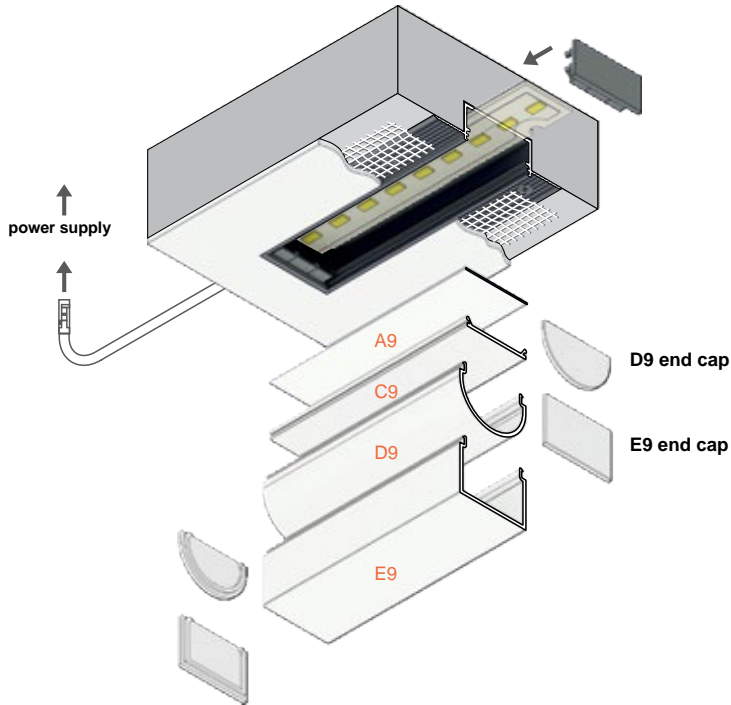

VARIO30-04, 30-05

- part of a larger system for luminaire construction
- continuous line of light in angled connections
- unlimited possibilities for light creation

Max 30 mm

spackle-in

LED PROFILE VARIO30-04

VARIO30-04 end cap

White LED-V4900001	Silver LED-V4900040	Gray LED-V4900022
-----------------------	------------------------	----------------------

A9
A9 slide di user

C9
C9 click di user

D9
D9 click di user D9 opal end cap

E9
E9 click di user E9 opal end cap

* Parameters tolerance +/- 7%

LED PROFILE VARIO30-05

white painted

LED-V3180001

anodized

LED-V3180020P

Raw aluminium

LED-V3180000P

Standard length 2000 mm

A9

A9 slide di user

C9

C9 click di user

D9

D9 click di user