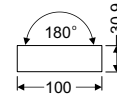

LED-V4640000s

VARIO30-02 connector 270 deg bent
Material: aluminium, polycarbonate