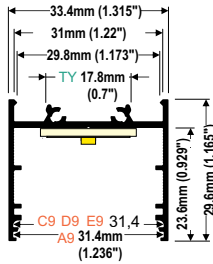

VARIO30-02

White painted LED-V3060001   anodized LED-V3060020P   black anodized LED-V3060021   raw aluminium LED-V3060000P
Standard length 2000 mm

VARIO30-02 end cap material: ABS

- White LED-V4880001
- Silver LED-V4880040
- Black LED-V4880002
- Grey LED-V4880022

VARIO30-02-D9 end cap material: PMMA

- Opal LED-V4980038

VARIO30-02-E9 end cap Material: PMMA

- Opal LED-V4550038

* Parameters tolerance +/- 7%