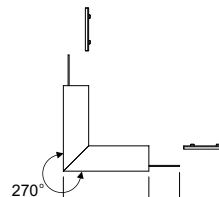

DIMENSIONS IN MILLIMETERS

White painted  
**LED-V4670001s**  
Anodized  
**LED-V4670020s**  
Black anodized  
**LED-V4670021s**

**VARIO30-02 connector 90 deg bent**  
material: aluminium, polycarbonate

DIMENSIONS IN MILLIMETERS

White painted  
**LED-V4680001s**  
Anodized  
**LED-V4680020s**  
Black anodized  
**LED-V4680021s**

**VARIO30-02 connector 120 deg**  
material: aluminium, polycarbonate

DIMENSIONS IN MILLIMETERS

White painted  
**LED-V4690001s**  
Anodized  
**LED-V4690020s**  
Black anodized  
**LED-V4690021s**

**VARIO30-02 connector 135 deg**  
material: aluminium, polycarbonate

DIMENSIONS IN MILLIMETERS

White painted  
**LED-V4700001s**  
Anodized  
**LED-V4700020s**  
Black anodized  
**LED-V4700021s**

**VARIO30-0203 connector 180 deg**  
material: polycarbonate, aluminium

DIMENSIONS IN MILLIMETERS

**LED-V4640000s**

**VARIO30-02 connector 270 deg bent**  
Material: aluminium, polycarbonate

DIMENSIONS IN MILLIMETERS

White painted  
**LED-V4710001s**  
Anodized  
**LED-V4710020s**  
Black anodized  
**LED-V4710021s**