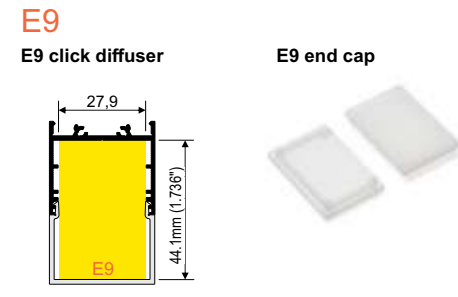

VARIO30-02

White painted LED-V3060001   anodized LED-V3060020P   black anodized LED-V3060021   raw aluminium LED-V3060000P
Standard length 2000 mm

VARIO30-02 end cap material: ABS

- White LED-V4880001
- Silver LED-V4880040
- Black LED-V4880002
- Grey LED-V4880022

VARIO30-02-D9 end cap material: PMMA

- Opal LED-V4980038

VARIO30-02-E9 end cap Material: PMMA

- Opal LED-V4550038

* Parameters tolerance +/- 7%