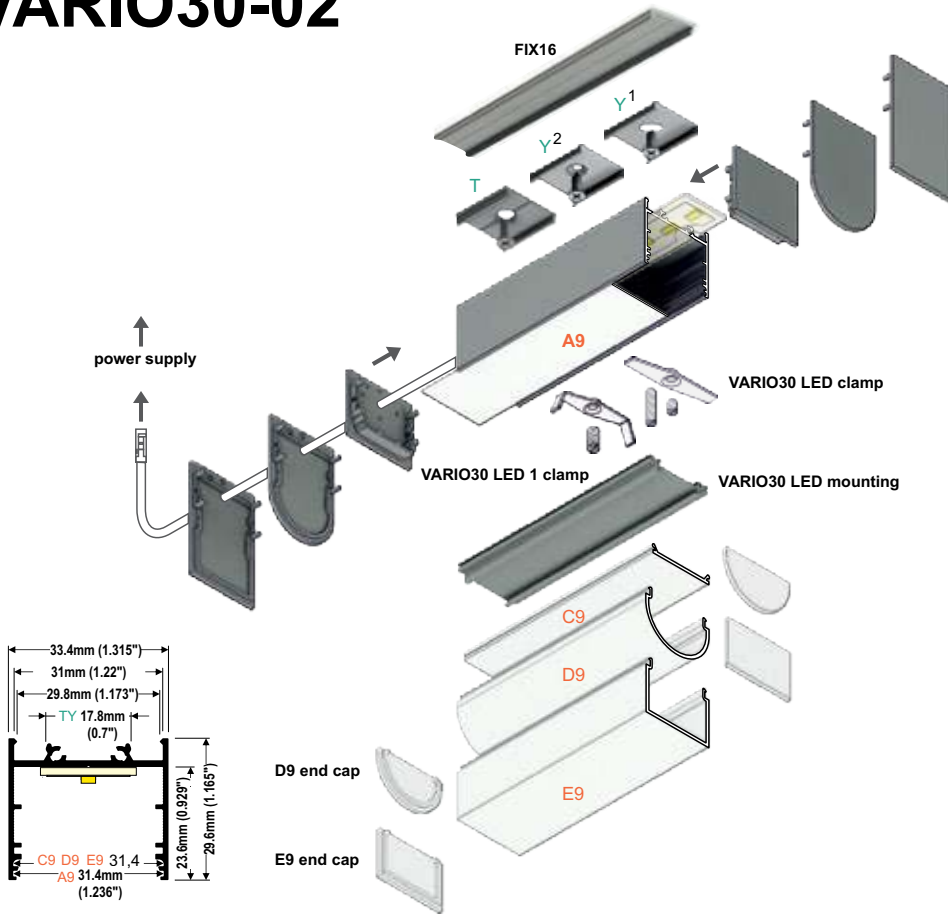

VARIO30-02

White painted LED-V3060001   anodized LED-V3060020P   black anodized LED-V3060021   raw aluminium LED-V3060000P
Standard length 2000 mm

VARIO30-02 end cap material: ABS

- White LED-V4880001
- Silver LED-V4880040
- Black LED-V4880002
- Grey LED-V4880022

VARIO30-02-D9 end cap material: PMMA

- Opal LED-V4980038

VARIO30-02-E9 end cap Material: PMMA

- Opal LED-V4550038

* Parameters tolerance +/- 7%