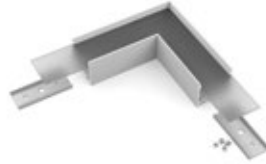

# VARIO30-01 CONNECTORS

material: aluminium, polycarbonate

DIMENSIONS IN MILLIMETERS

White painted  
**LED-V4660001s**  
Anodized  
**LED-V4660020s**  
Black anodized  
**LED-V4660021s**

**VARIO30-02 connector 90 deg**  
material: aluminium, polycarbonate

DIMENSIONS IN MILLIMETERS

White painted  
**LED-V4670001s**  
Anodized  
**LED-V4670020s**  
Black anodized  
**LED-V4670021s**

**VARIO30-02 connector 90 deg bent**  
material: aluminium, polycarbonate

DIMENSIONS IN MILLIMETERS