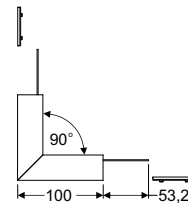

# VARIO30-01 CONNECTORS

material: aluminium, polycarbonate

DIMENSIONS IN MILLIMETERS

White painted  
**LED-V4660001s**  
Anodized  
**LED-V4660020s**  
Black anodized  
**LED-V4660021s**

**VARIO30-02 connector 90 deg**  
material: aluminium, polycarbonate

DIMENSIONS IN MILLIMETERS

White painted  
**LED-V4670001s**  
Anodized  
**LED-V4670020s**  
Black anodized  
**LED-V4670021s**

**VARIO30-02 connector 90 deg bent**  
material: aluminium, polycarbonate

DIMENSIONS IN MILLIMETERS