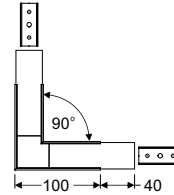

# VARIO30-01 CONNECTORS

material: aluminium, polycarbonate

DIMENSIONS IN MILLIMETERS

White painted  
**LED-V4660001s**  
Anodized  
**LED-V4660020s**  
Black anodized  
**LED-V4660021s**

**VARIO30-02 connector 90 deg**  
material: aluminium, polycarbonate

DIMENSIONS IN MILLIMETERS

White painted  
**LED-V4670001s**  
Anodized  
**LED-V4670020s**  
Black anodized  
**LED-V4670021s**

**VARIO30-02 connector 90 deg bent**  
material: aluminium, polycarbonate

DIMENSIONS IN MILLIMETERS