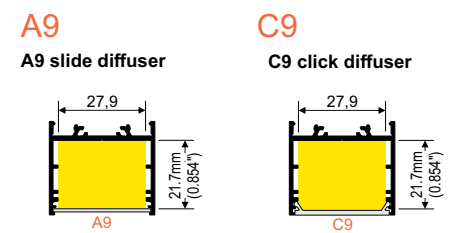

VARIO30-02

White painted LED-V3060001   anodized LED-V3060020P   black anodized LED-V3060021   raw aluminium LED-V3060000P
Standard length 2000 mm

VARIO30-02 end cap material: ABS

- White LED-V4880001
- Silver LED-V4880040
- Black LED-V4880002
- Grey LED-V4880022

VARIO30-02-D9 end cap material: PMMA

- Opal LED-V4980038

VARIO30-02-E9 end cap Material: PMMA

- Opal LED-V4550038

* Parameters tolerance +/- 7%