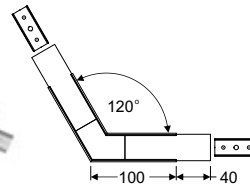

DIMENSIONS IN MILLIMETERS

White painted
LED-V4690001s
Anodized
LED-V4690020s
Black anodized
LED-V4690021s

VARIO30-02 connector 135 deg
material: aluminium, polycarbonate