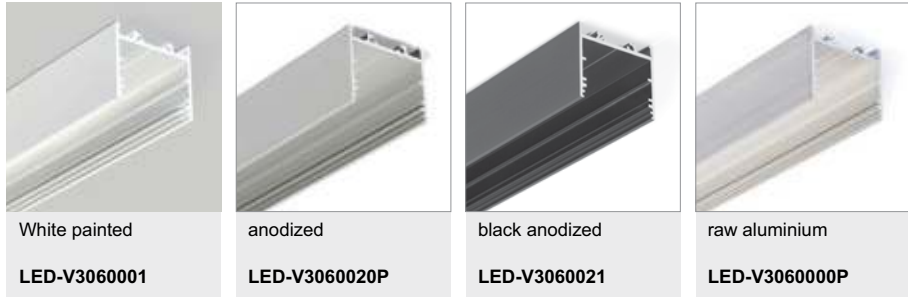

## 1.3" LED Channel

- part of a larger system for luminaire construction
- multiple installation methods
- continuous line of light in angled connections
- unlimited possibilities for light creation

DISTRIBUTED BY:

# VARIO30-02

White painted LED-V3060001    anodized LED-V3060020P    black anodized LED-V3060021    raw aluminium LED-V3060000P  
Standard length 2000 mm

**VARIO30-02 end cap material: ABS**

- White LED-V4880001
- Silver LED-V4880040
- Black LED-V4880002
- Grey LED-V4880022