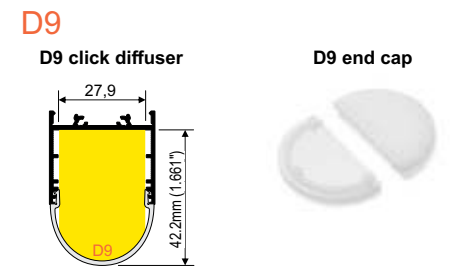

VARIO30-02

White painted LED-V3060001   anodized LED-V3060020P   black anodized LED-V3060021   raw aluminium LED-V3060000P
Standard length 2000 mm

VARIO30-02 end cap material: ABS

- White LED-V4880001
- Silver LED-V4880040
- Black LED-V4880002
- Grey LED-V4880022

VARIO30-02-D9 end cap material: PMMA

- Opal LED-V4980038

VARIO30-02-E9 end cap Material: PMMA

- Opal LED-V4550038

* Parameters tolerance +/- 7%