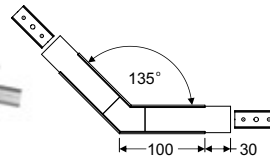

DIMENSIONS IN MILLIMETERS

White painted  
**LED-V4670001s**  
Anodized  
**LED-V4670020s**  
Black anodized  
**LED-V4670021s**

**VARIO30-02 connector 90 deg bent**  
material: aluminium, polycarbonate

DIMENSIONS IN MILLIMETERS

White painted  
**LED-V4680001s**  
Anodized  
**LED-V4680020s**  
Black anodized  
**LED-V4680021s**

**VARIO30-02 connector 120 deg**  
material: aluminium, polycarbonate

DIMENSIONS IN MILLIMETERS

White painted  
**LED-V4690001s**  
Anodized  
**LED-V4690020s**  
Black anodized  
**LED-V4690021s**

**VARIO30-02 connector 135 deg**  
material: aluminium, polycarbonate

DIMENSIONS IN MILLIMETERS

White painted  
**LED-V4700001s**  
Anodized  
**LED-V4700020s**  
Black anodized  
**LED-V4700021s**

**VARIO30-0203 connector 180 deg**  
material: polycarbonate, aluminium

DIMENSIONS IN MILLIMETERS

**LED-V4640000s**

**VARIO30-02 connector 270 deg bent**  
Material: aluminium, polycarbonate

DIMENSIONS IN MILLIMETERS

White painted  
**LED-V4710001s**  
Anodized  
**LED-V4710020s**  
Black anodized  
**LED-V4710021s**