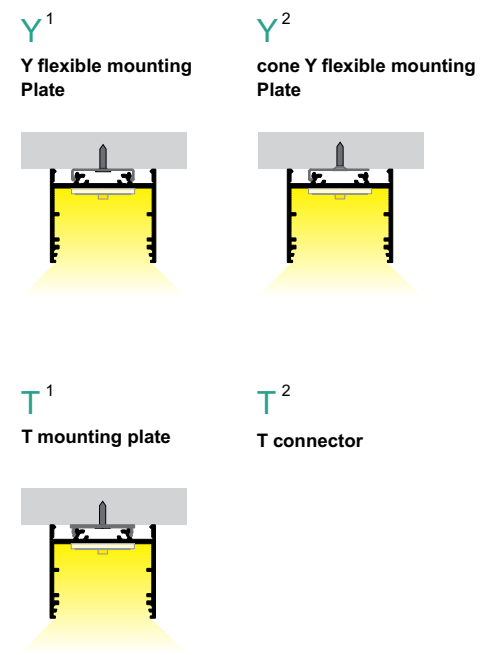

VARIO30-02

White painted LED-V3060001   anodized LED-V3060020P   black anodized LED-V3060021   raw aluminium LED-V3060000P
Standard length 2000 mm

VARIO30-02 end cap material: ABS

- White LED-V4880001
- Silver LED-V4880040
- Black LED-V4880002
- Grey LED-V4880022

VARIO30-02-D9 end cap material: PMMA

- Opal LED-V4980038

VARIO30-02-E9 end cap Material: PMMA

- Opal LED-V4550038

* Parameters tolerance +/- 7%