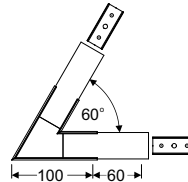

VARIO30-01 CONNECTORS

material: aluminium, polycarbonate

DIMENSIONS IN MILLIMETERS

White painted
LED-V4660001s
Anodized
LED-V4660020s
Black anodized
LED-V4660021s

VARIO30-02 connector 90 deg
material: aluminium, polycarbonate