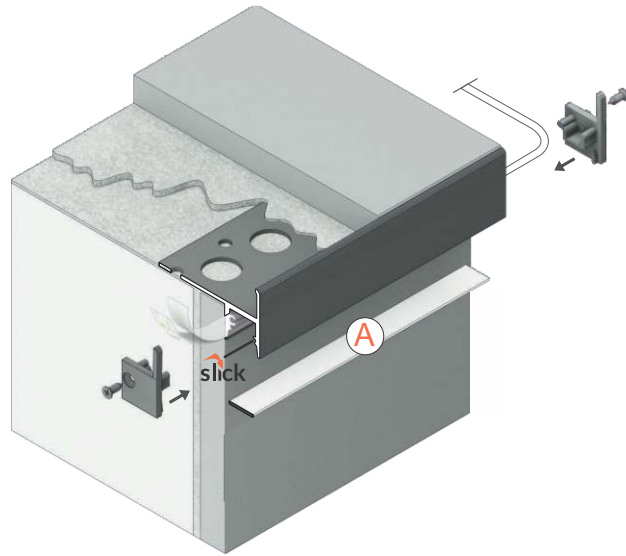

# UP-TILE10

- for the illumination of steps and their edges
- mounting in tiles
- elegant and compact (one-piece)
- without any glare effect
- versatile – for places with different levels of movement
- socket with Slick function

DISTRIBUTED BY

\* Parameters tolerance +/- 7%

Wired 4 Signs USA +1 (865) 339 4956 [info@w4susa.com](mailto:info@w4susa.com) 7669 Clinton Highway, Powell, Tennessee, 37849

A

di user A slide

anodized

1000 mm	<b>LED-J8000120</b>
2000 mm	<b>LED-J8000220</b>
3000 mm	<b>LED-J8000320</b>
4050 mm	<b>LED-J8000420</b>

end cap UP-TILE10

silver  
**LED-J8999940**

grey  
**LED-J8999922**

DISTRIBUTED BY

\* Parameters tolerance +/- 7%

Wired 4 Signs USA +1 (865) 339 4956 [info@w4susa.com](mailto:info@w4susa.com) 7669 Clinton Highway, Powell, Tennessee, 37849