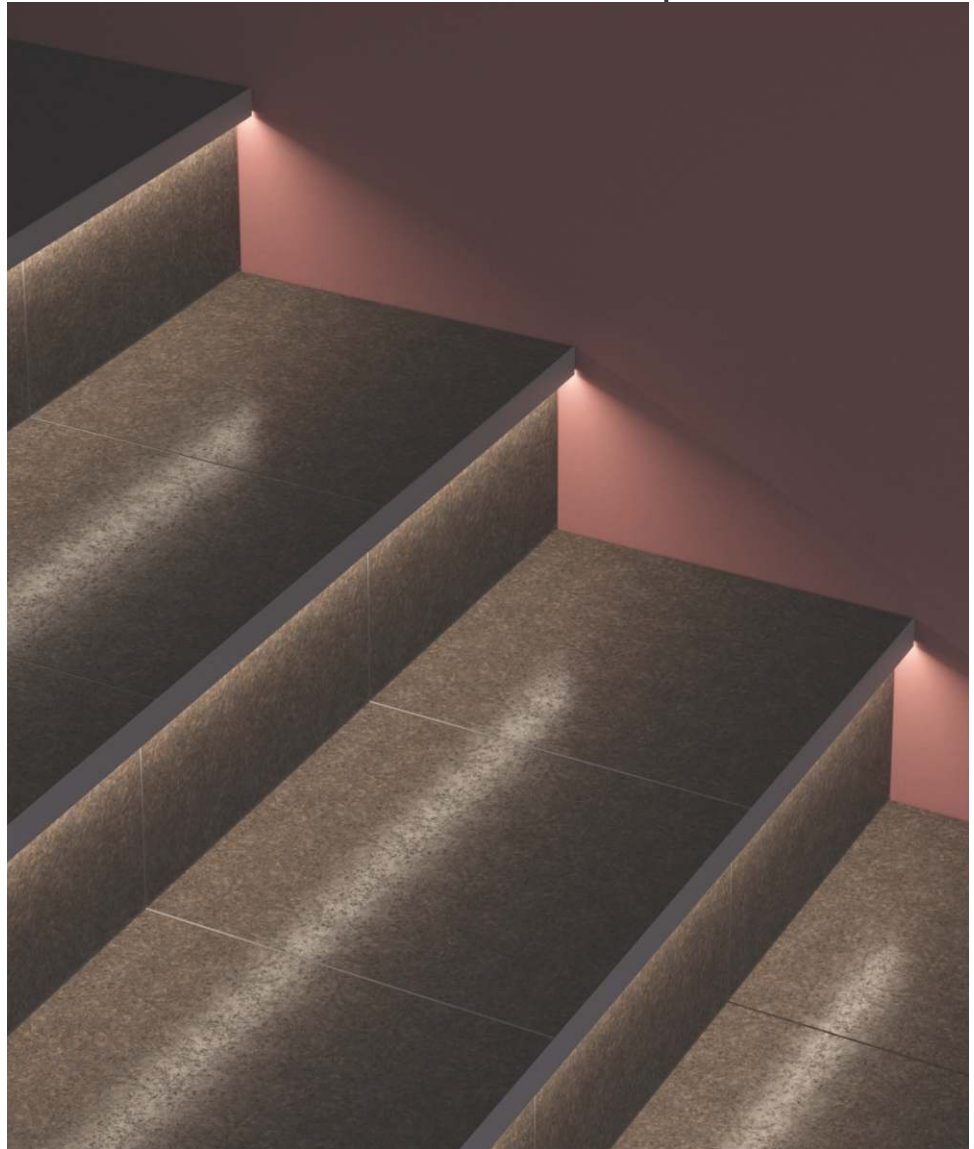

DISTRIBUTED BY

* Parameters tolerance +/- 7%

Wired 4 Signs USA +1 (865) 339 4956 info@w4susa.com 7669 Clinton Highway, Powell, Tennessee, 37849