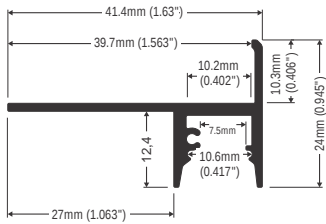

# UP-TILE10

- for the illumination of steps and their edges
- mounting in tiles
- elegant and compact (one-piece)
- without any glare effect
- versatile – for places with different levels of movement
- socket with Slick function

DISTRIBUTED BY

\* Parameters tolerance +/- 7%

Wired 4 Signs USA +1 (865) 339 4956 [info@w4susa.com](mailto:info@w4susa.com) 7669 Clinton Highway, Powell, Tennessee, 37849

A

di user A slide

anodized

1000 mm	<b>LED-J8000120</b>
2000 mm	<b>LED-J8000220</b>
3000 mm	<b>LED-J8000320</b>
4050 mm	<b>LED-J8000420</b>

end cap UP-TILE10

silver  
**LED-J8999940**

grey  
**LED-J8999922**

DISTRIBUTED BY

\* Parameters tolerance +/- 7%

Wired 4 Signs USA +1 (865) 339 4956 [info@w4susa.com](mailto:info@w4susa.com) 7669 Clinton Highway, Powell, Tennessee, 37849