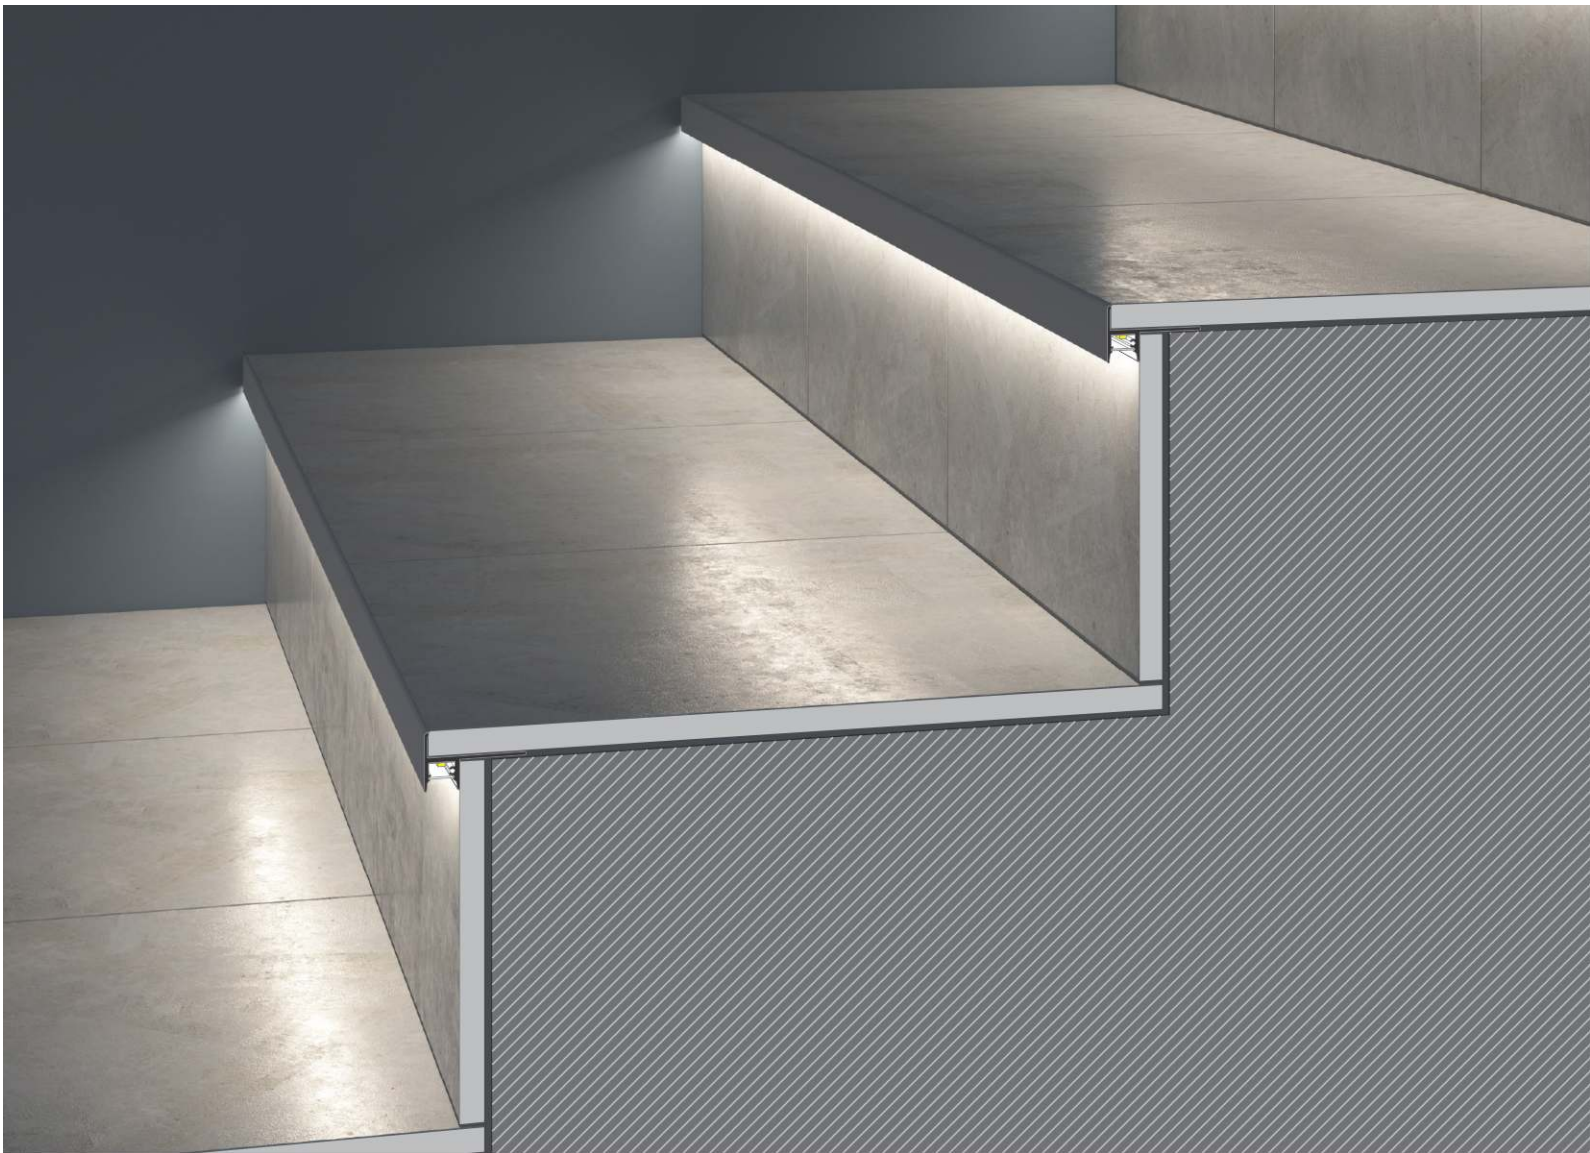

# UP-TILE10

- for the illumination of steps and their edges
- mounting in tiles
- elegant and compact (one-piece)
- without any glare effect
- versatile – for places with different levels of movement
- socket with Slick function